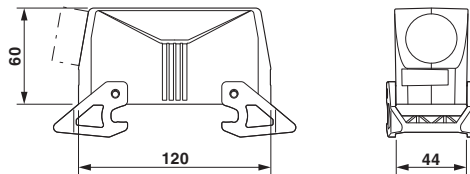

- good shielding in the event of electromagnetic interference

Key Commercial Data

Packing unit	1 STK
Custom tariff number	85389099
Country of origin	China

Technical data

Dimensions

Height	60 mm
Width	44 mm
Length	120 mm

Housing - HC-STA-B24-HLWD-1STP21-EL-AL - 1412797

Technical data

General

Note	for contact inserts HC-B24, BB46, D64, DD108, HV10/16, M
Size	B24
Housing type	Sleeve housing
Locking type	With double locking latch
No. of cable outlets	1
Cable exit	lateral
Screw connection	none
Type of the screw connection	1x Pg21
Housing material	Die-cast aluminum, salt water resistant
Housing surface material	Uncoated
Material lock	PA

Drawings

Dimensional drawing

Dimensional drawing

Classifications

eCl@ss

eCl@ss 5.1	27143424
eCl@ss 6.0	27143423
eCl@ss 8.0	27440202
eCl@ss 9.0	27440202

ETIM

ETIM 5.0	EC000437
----------	----------