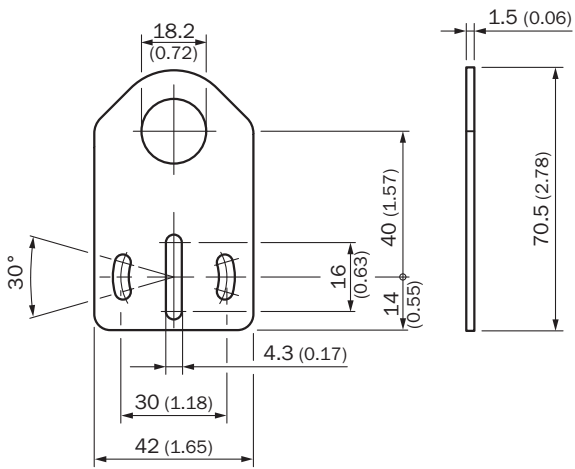

BEF-WG-M18N

SICK
Sensor Intelligence.

Ordering information

Type	Part no.
BEF-WG-M18N	5320948

Other models and accessories → www.sick.com/

Detailed technical data

Technical specifications

Accessory group	Mounting brackets and plates
Accessory family	Mounting brackets
Material	Stainless steel
Items supplied	Without mounting hardware
Description	Mounting plate for M18 sensors
Specialty	Straight

Dimensional drawing (Dimensions in mm (inch))

SICK AT A GLANCE

SICK is one of the leading manufacturers of intelligent sensors and sensor solutions for industrial applications. A unique range of products and services creates the perfect basis for controlling processes securely and efficiently, protecting individuals from accidents and preventing damage to the environment.