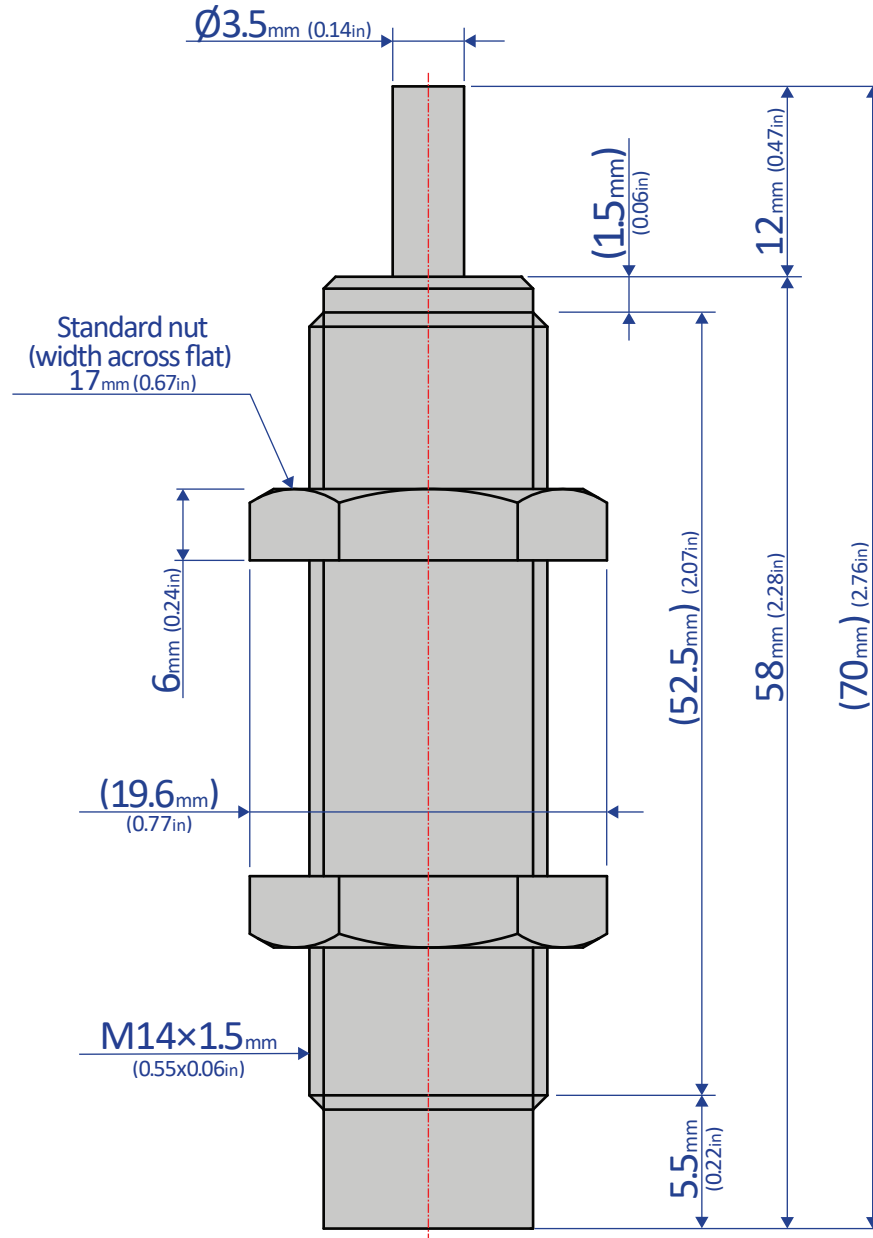

FK-1412H-S

SHOCK ABSORBER - FIXED

Bansbach
easylift[®]

50 West Drive • Melbourne, Florida 32904
(321) 253-1999 • www.easylift.com • www.damper.net