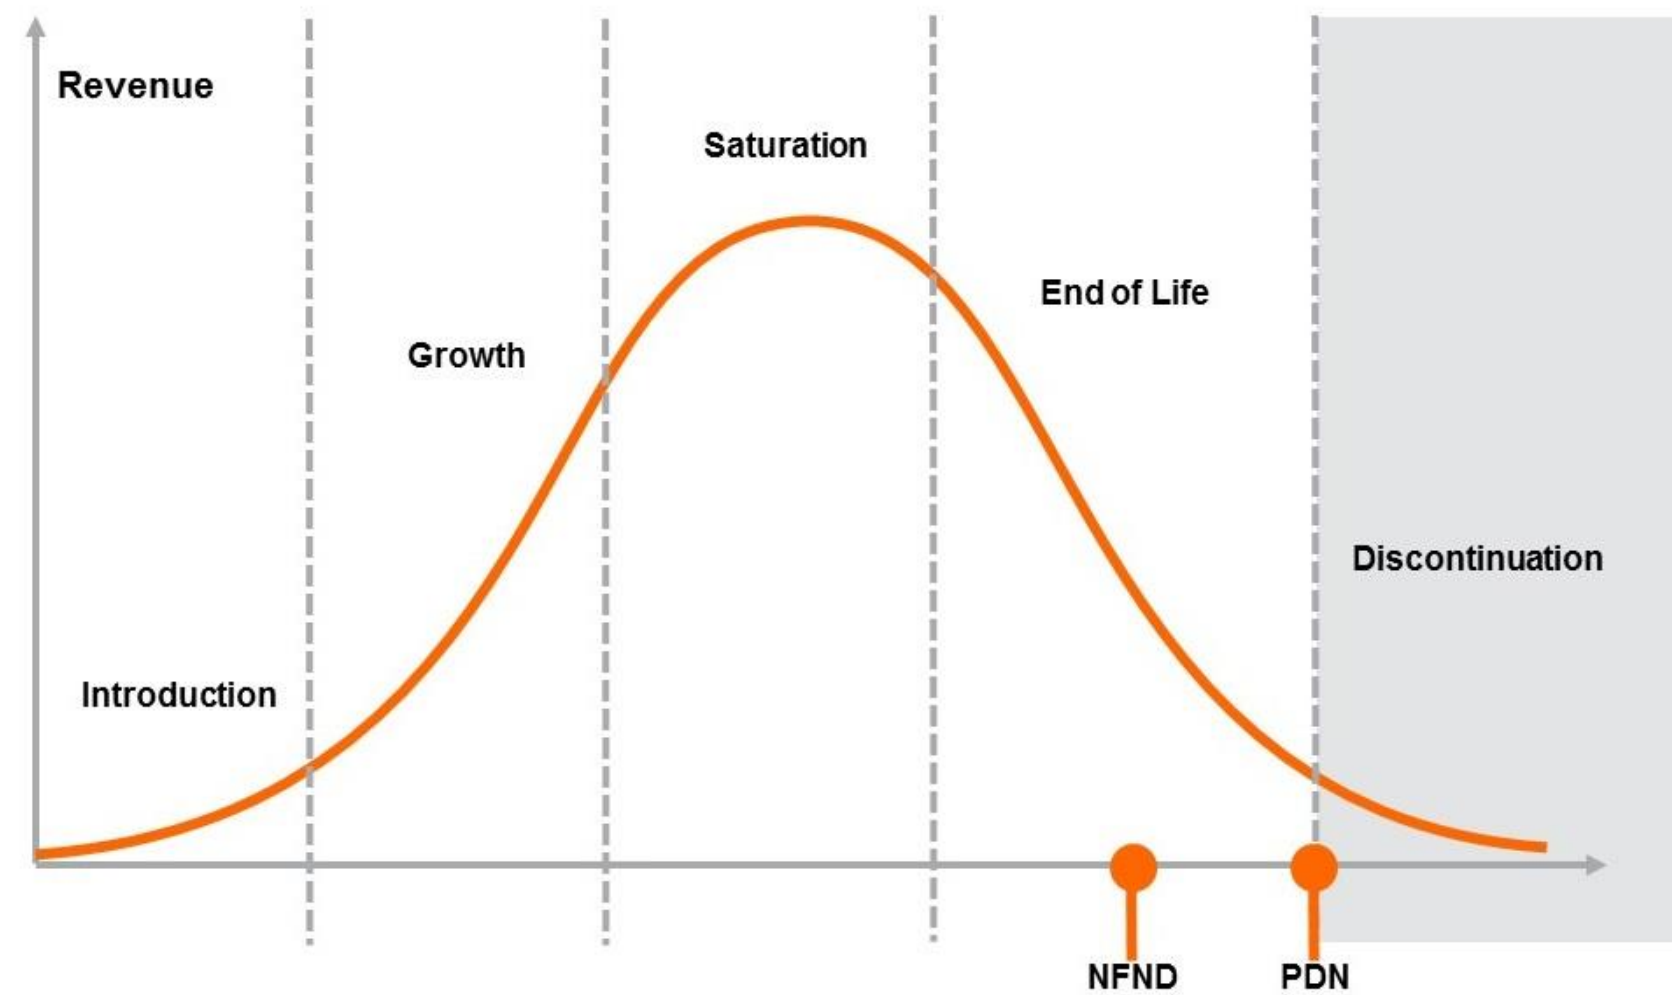

Light is OSRAM

Product Or Individual Q-Code Discontinuation (acc. JEDEC J-STD-048)
OS-PDN-2019-038

15 July 2019

Last order: 15 October 2019
Last delivery: 15 January 2020

Please direct your feedback to your local Sales office.