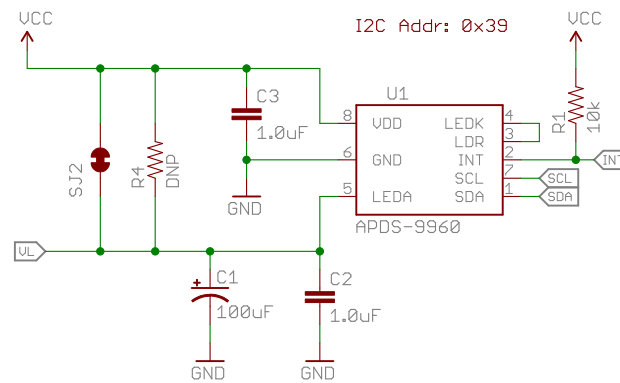

Connect

Released under the Creative Commons Attribution Share-Alike 4.0 License
<https://creativecommons.org/licenses/by-sa/4.0/>

TITLE: SparkFun_APDS-9960_RGB_and_Gesture_Sensor-v10

Design by: Shawn Hymel REV: v10