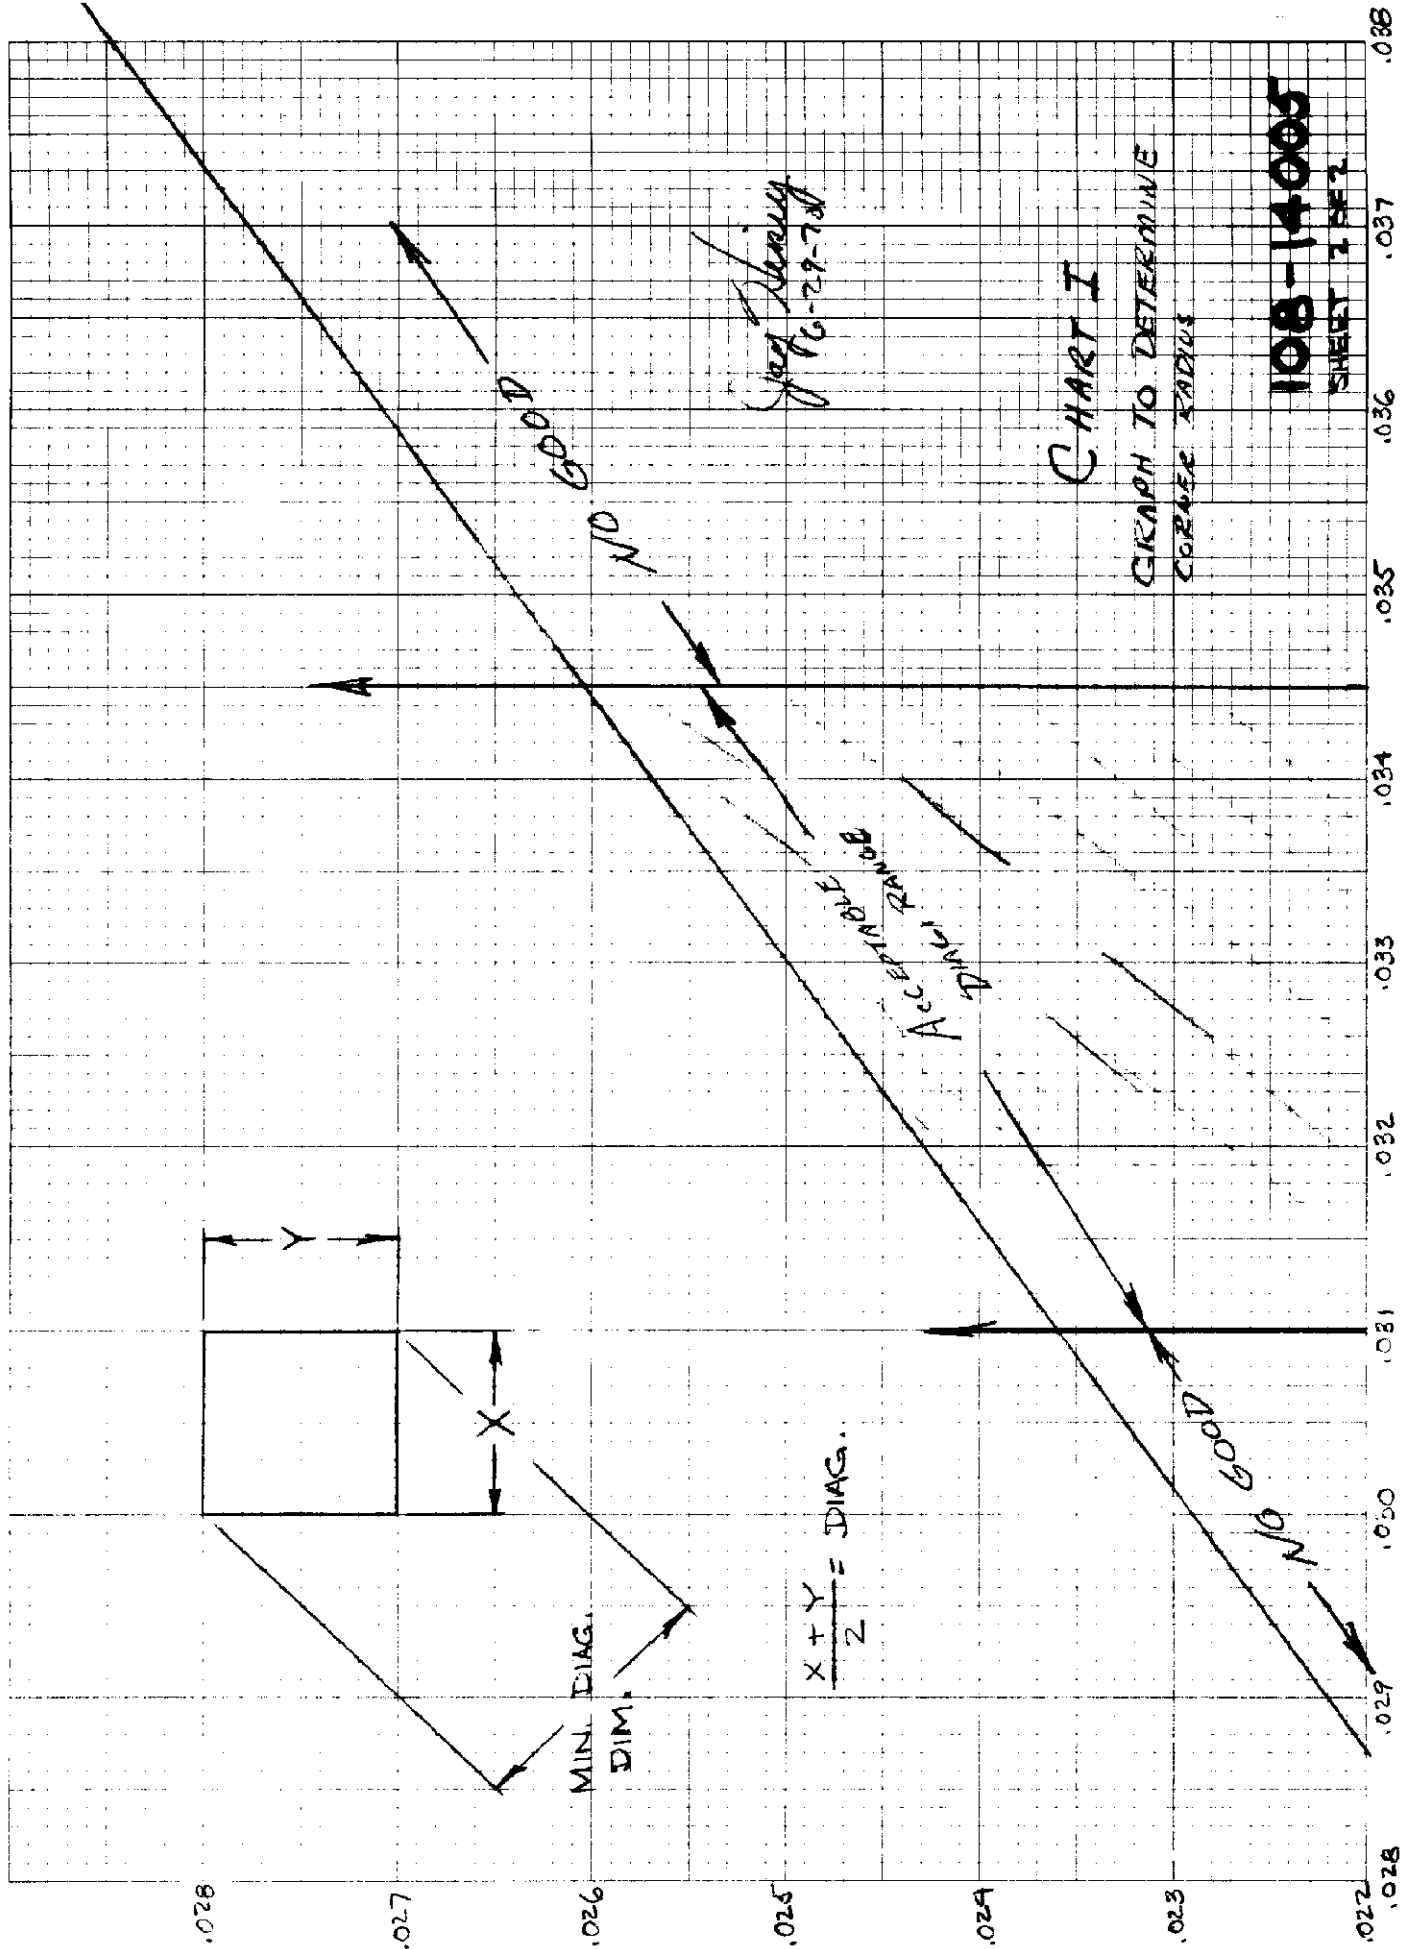

108-14005

EUGENE DIETZGEN CO.
MADE IN U. S. A.

NO. 3414R-10 DIETZGEN GRAPH PAPER
10 X 10 PER INCH

CHART I

GRAPH TO DETERMINE
CORRECT RADIUS

108-14005

SHEET 2 OF 2

MINIMUM DIAGONAL

.028

.027

.026

.025

.024

.023

.022

.028