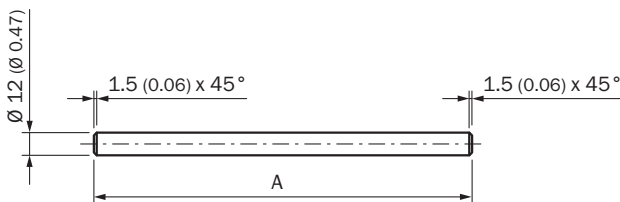

BEF-MS12G-NA

SICK
Sensor Intelligence.

Ordering information

Type	Part no.
BEF-MS12G-NA	4058914

Other models and accessories → www.sick.com/

Detailed technical data

Technical specifications

Accessory group	Universal bar clamp systems
Material	Stainless steel (1.4571)
Description	Mounting bar, straight, 200 mm, stainless steel

Dimensional drawing (Dimensions in mm (inch))

- ① BEF-MS12G-(N)A: A = 200 mm
- ② BEF-MS12G-(N)B: A = 300 mm

SICK AT A GLANCE

SICK is one of the leading manufacturers of intelligent sensors and sensor solutions for industrial applications. A unique range of products and services creates the perfect basis for controlling processes securely and efficiently, protecting individuals from accidents and preventing damage to the environment.