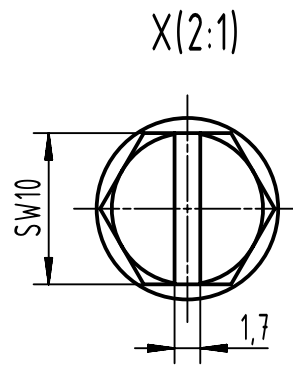

1 2 3 4 5 6

A
B
C
D

	All Dimensions in mm Original Size DIN A4		Scale 1:2	Free size tol.		Ref.	
						Sub.	
	All rights reserved		Created by SPRENB	Inspected by GERB	Standardisation 302077	Date 2020-12-09	
	Department EL PD					State Final Release	
HARTING			Title Han 24HPR-HSE-M40 Screw Lock -Tag			Doc-Key / ECM-Nr. 100567703/UGD/002/E 500000183544	
D-32339 Espelkamp			Type TB	Number 19 40 024 0523			
						Rev. E	Page 1/1