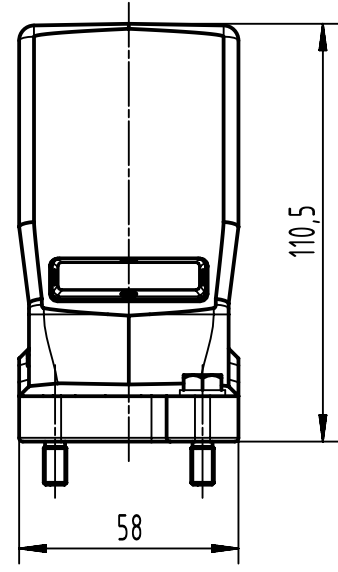

1 2 3 4 5 6

A
B
C
D

	All Dimensions in mm Original Size DIN A4		Scale 1:2	Free size tol.		Ref.	
						Sub.	
	All rights reserved		Created by SPRENB	Inspected by GERB	Standardisation 302077	Date 2020-12-09	
	Department EL PD					State Final Release	
HARTING			Title Han 24HPR-HSE-M40 Screw Lock -Tag			Doc-Key / ECM-Nr. 100567703/UGD/002/E 500000183544	
D-32339 Espelkamp			Type TB	Number 19 40 024 0523			
						Rev. E	Page 1/1