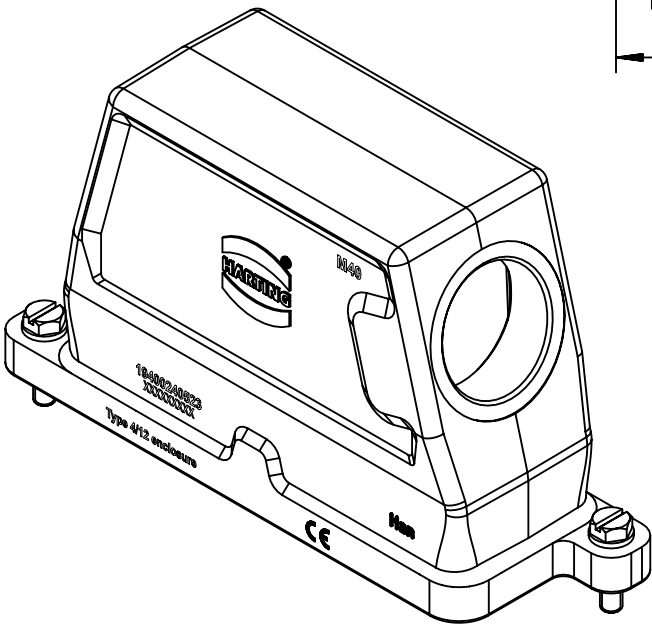

1 2 3 4 5 6

A
B
C
D

	All Dimensions in mm Original Size DIN A4		Scale 1:2	Free size tol.		Ref.	
						Sub.	
	All rights reserved		Created by SPRENB	Inspected by GERB	Standardisation 302077	Date 2020-12-09	
	Department EL PD					State Final Release	
HARTING			Title Han 24HPR-HSE-M40 Screw Lock -Tag			Doc-Key / ECM-Nr. 100567703/UGD/002/E 500000183544	
D-32339 Espelkamp			Type TB	Number 19 40 024 0523			
						Rev. E	Page 1/1