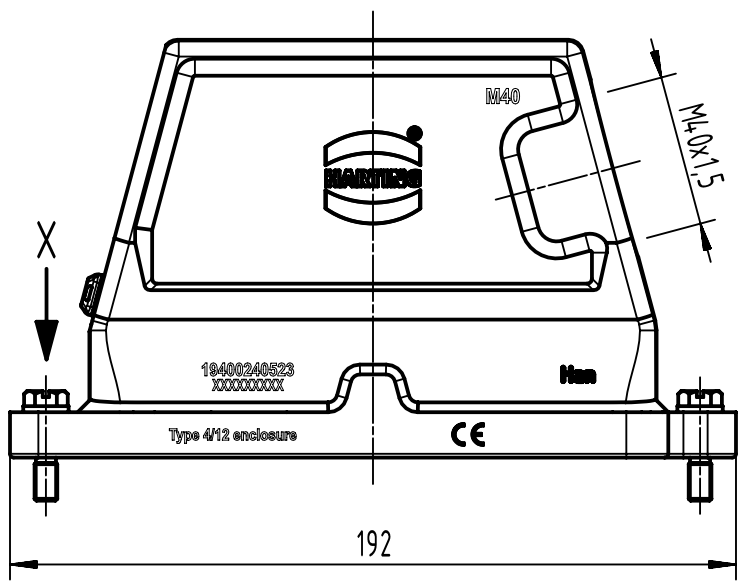

1 2 3 4 5 6

A
B
C
D

	All Dimensions in mm Original Size DIN A4		Scale 1:2	Free size tol.		Ref.	
						Sub.	
	All rights reserved		Created by SPRENB	Inspected by GERB	Standardisation 302077	Date 2020-12-09	
	Department EL PD					State Final Release	
HARTING			Title Han 24HPR-HSE-M40 Screw Lock -Tag			Doc-Key / ECM-Nr. 100567703/UGD/002/E 500000183544	
D-32339 Espelkamp			Type TB	Number 19 40 024 0523			
						Rev. E	Page 1/1