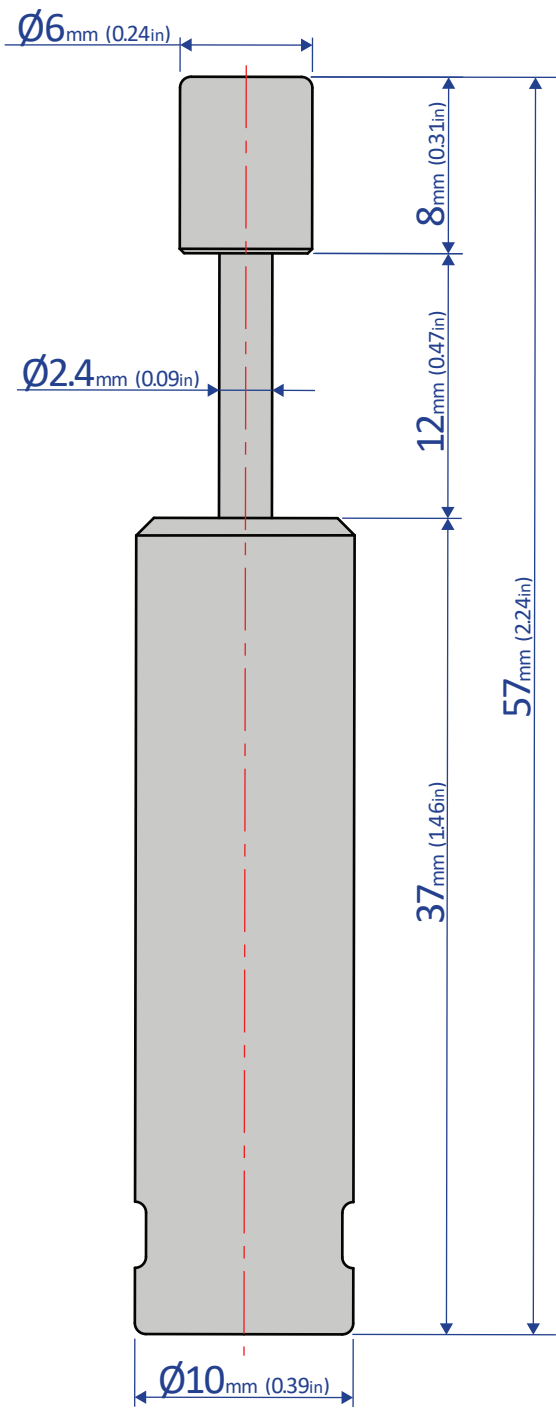

FPD-1012A3-CW

SHOCK ABSORBER - FIXED

Bansbach
easylift[®]

50 West Drive • Melbourne, Florida 32904
(321) 253-1999 • www.easylift.com • www.damper.net