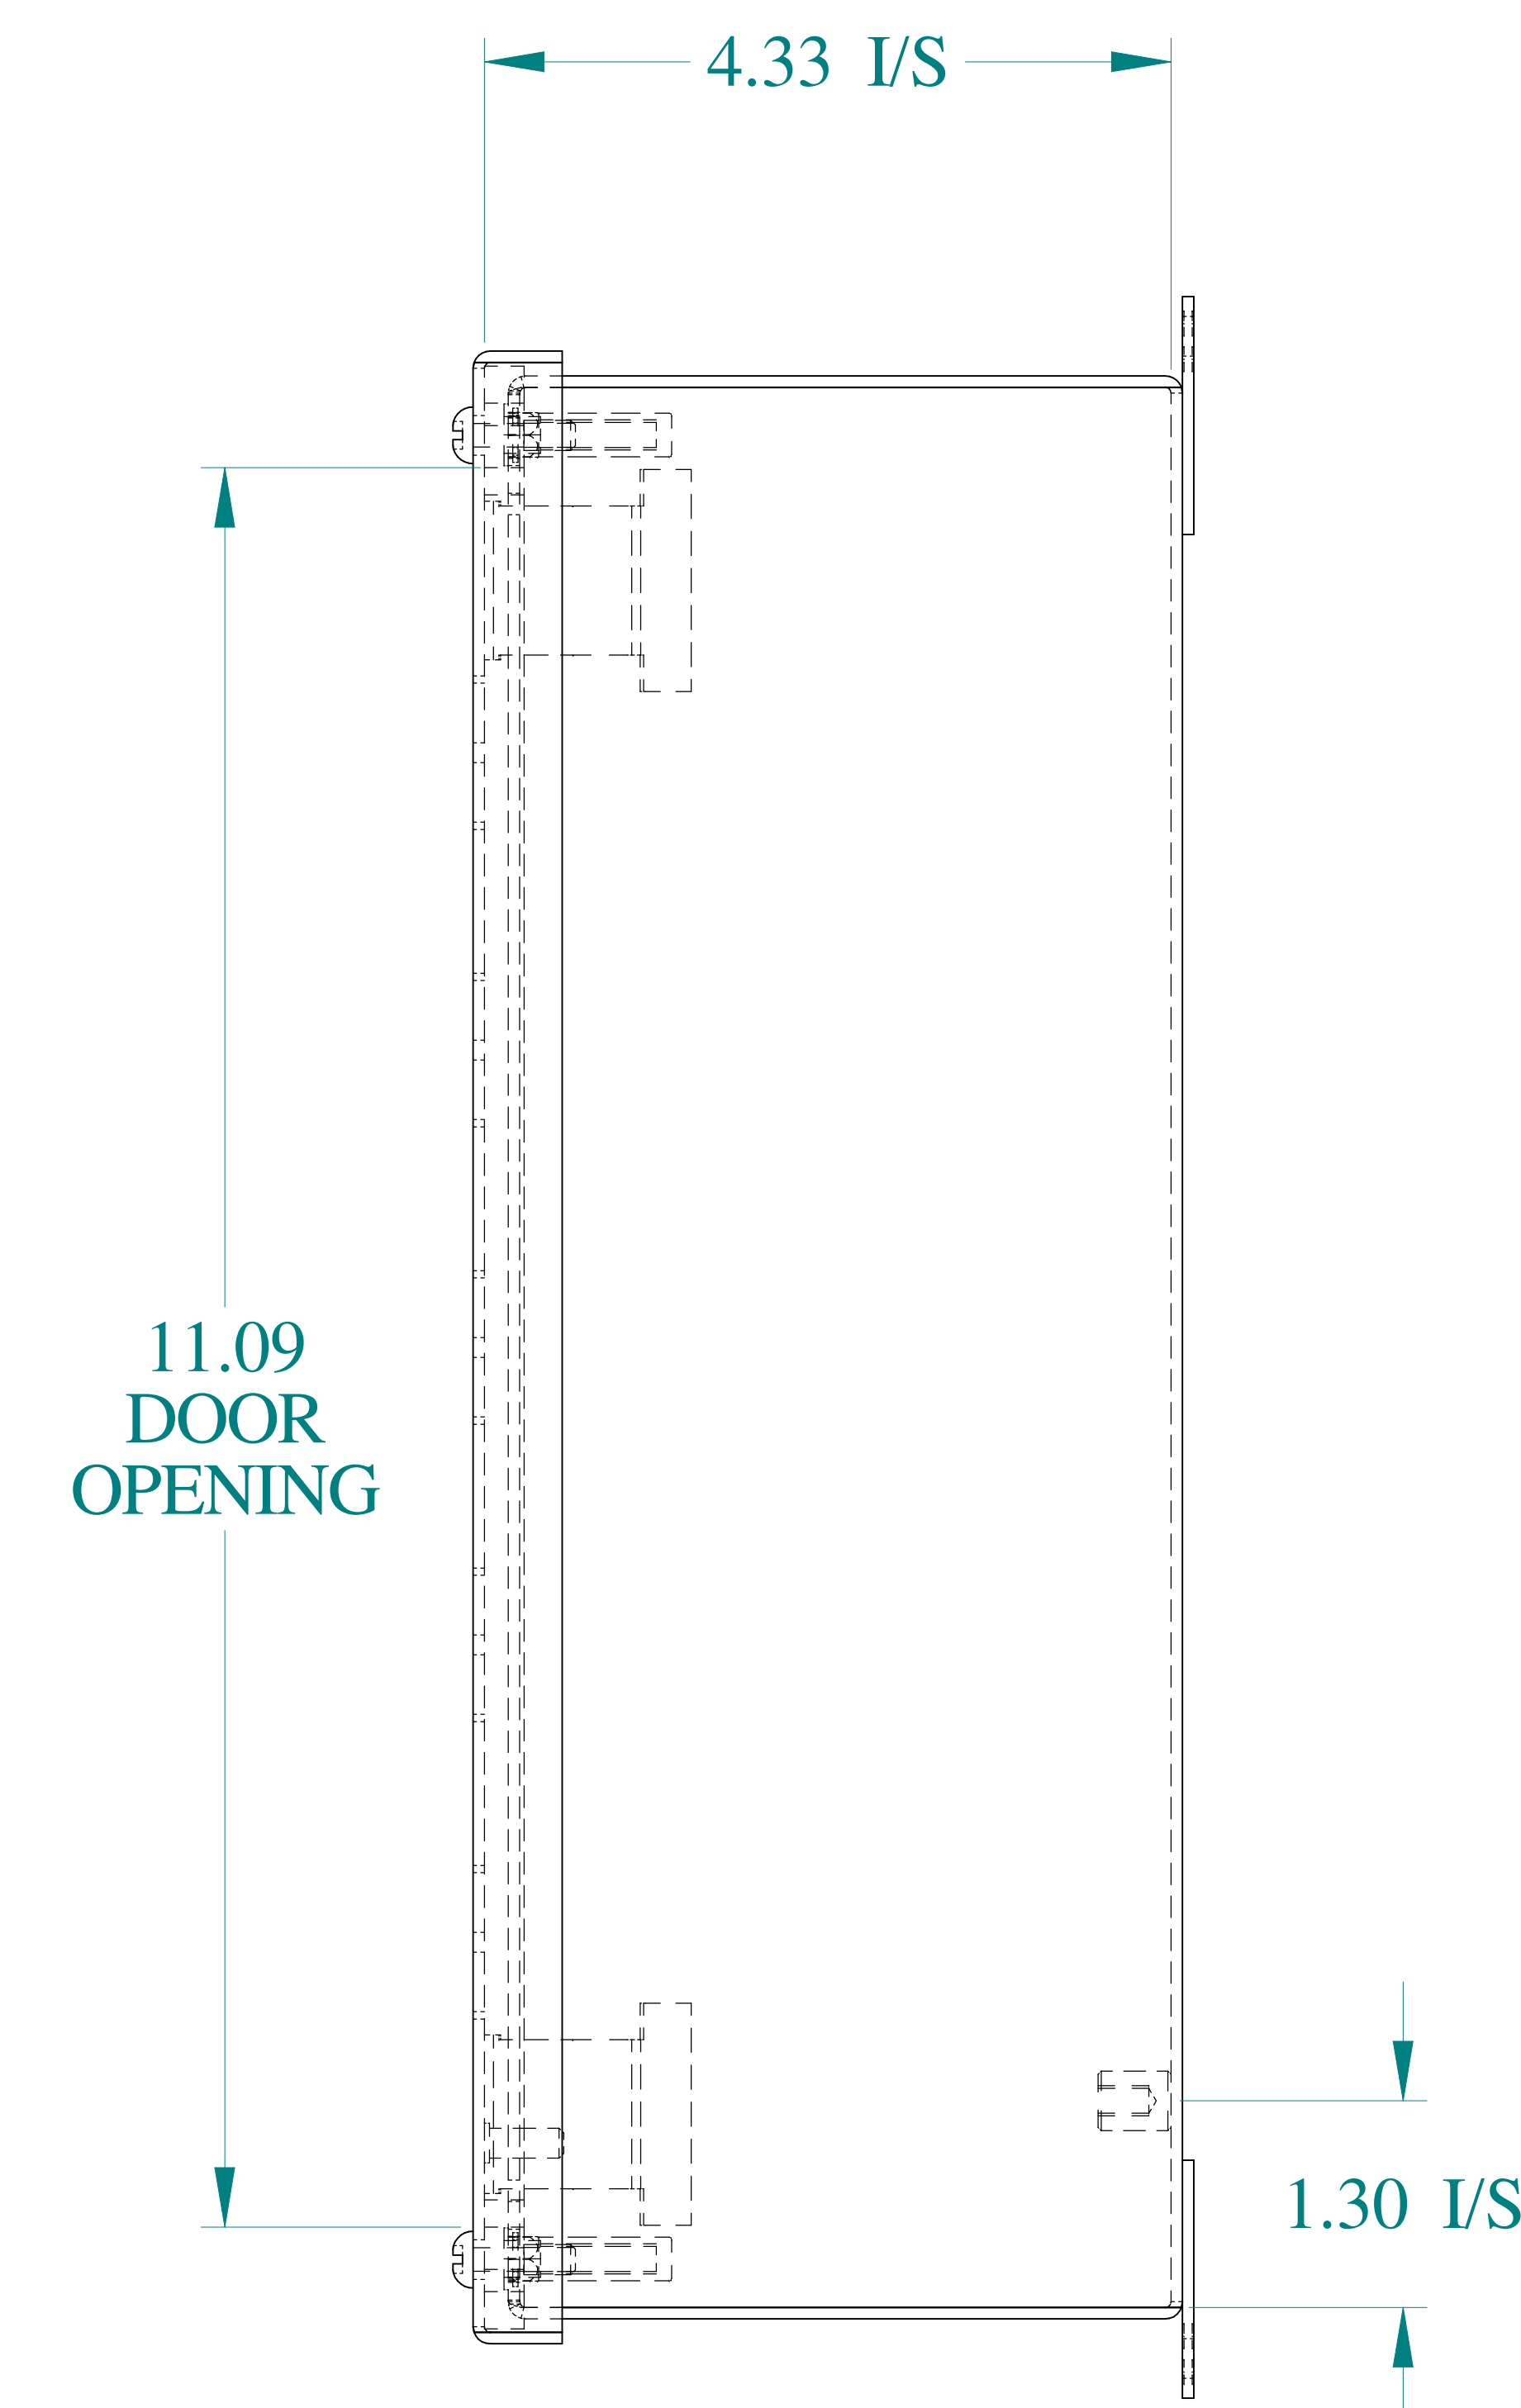

TOP VIEW

DETAIL Z
TYP

ISOMETRIC VIEWS

SIDE VIEW

FRONT VIEW

SIDE VIEW

BACK VIEW

BOTTOM VIEW

Data subject to change without notice.

Part #: MPB25

Date: Mar. 24, 2019

Link: www.hammg.com/MPB25