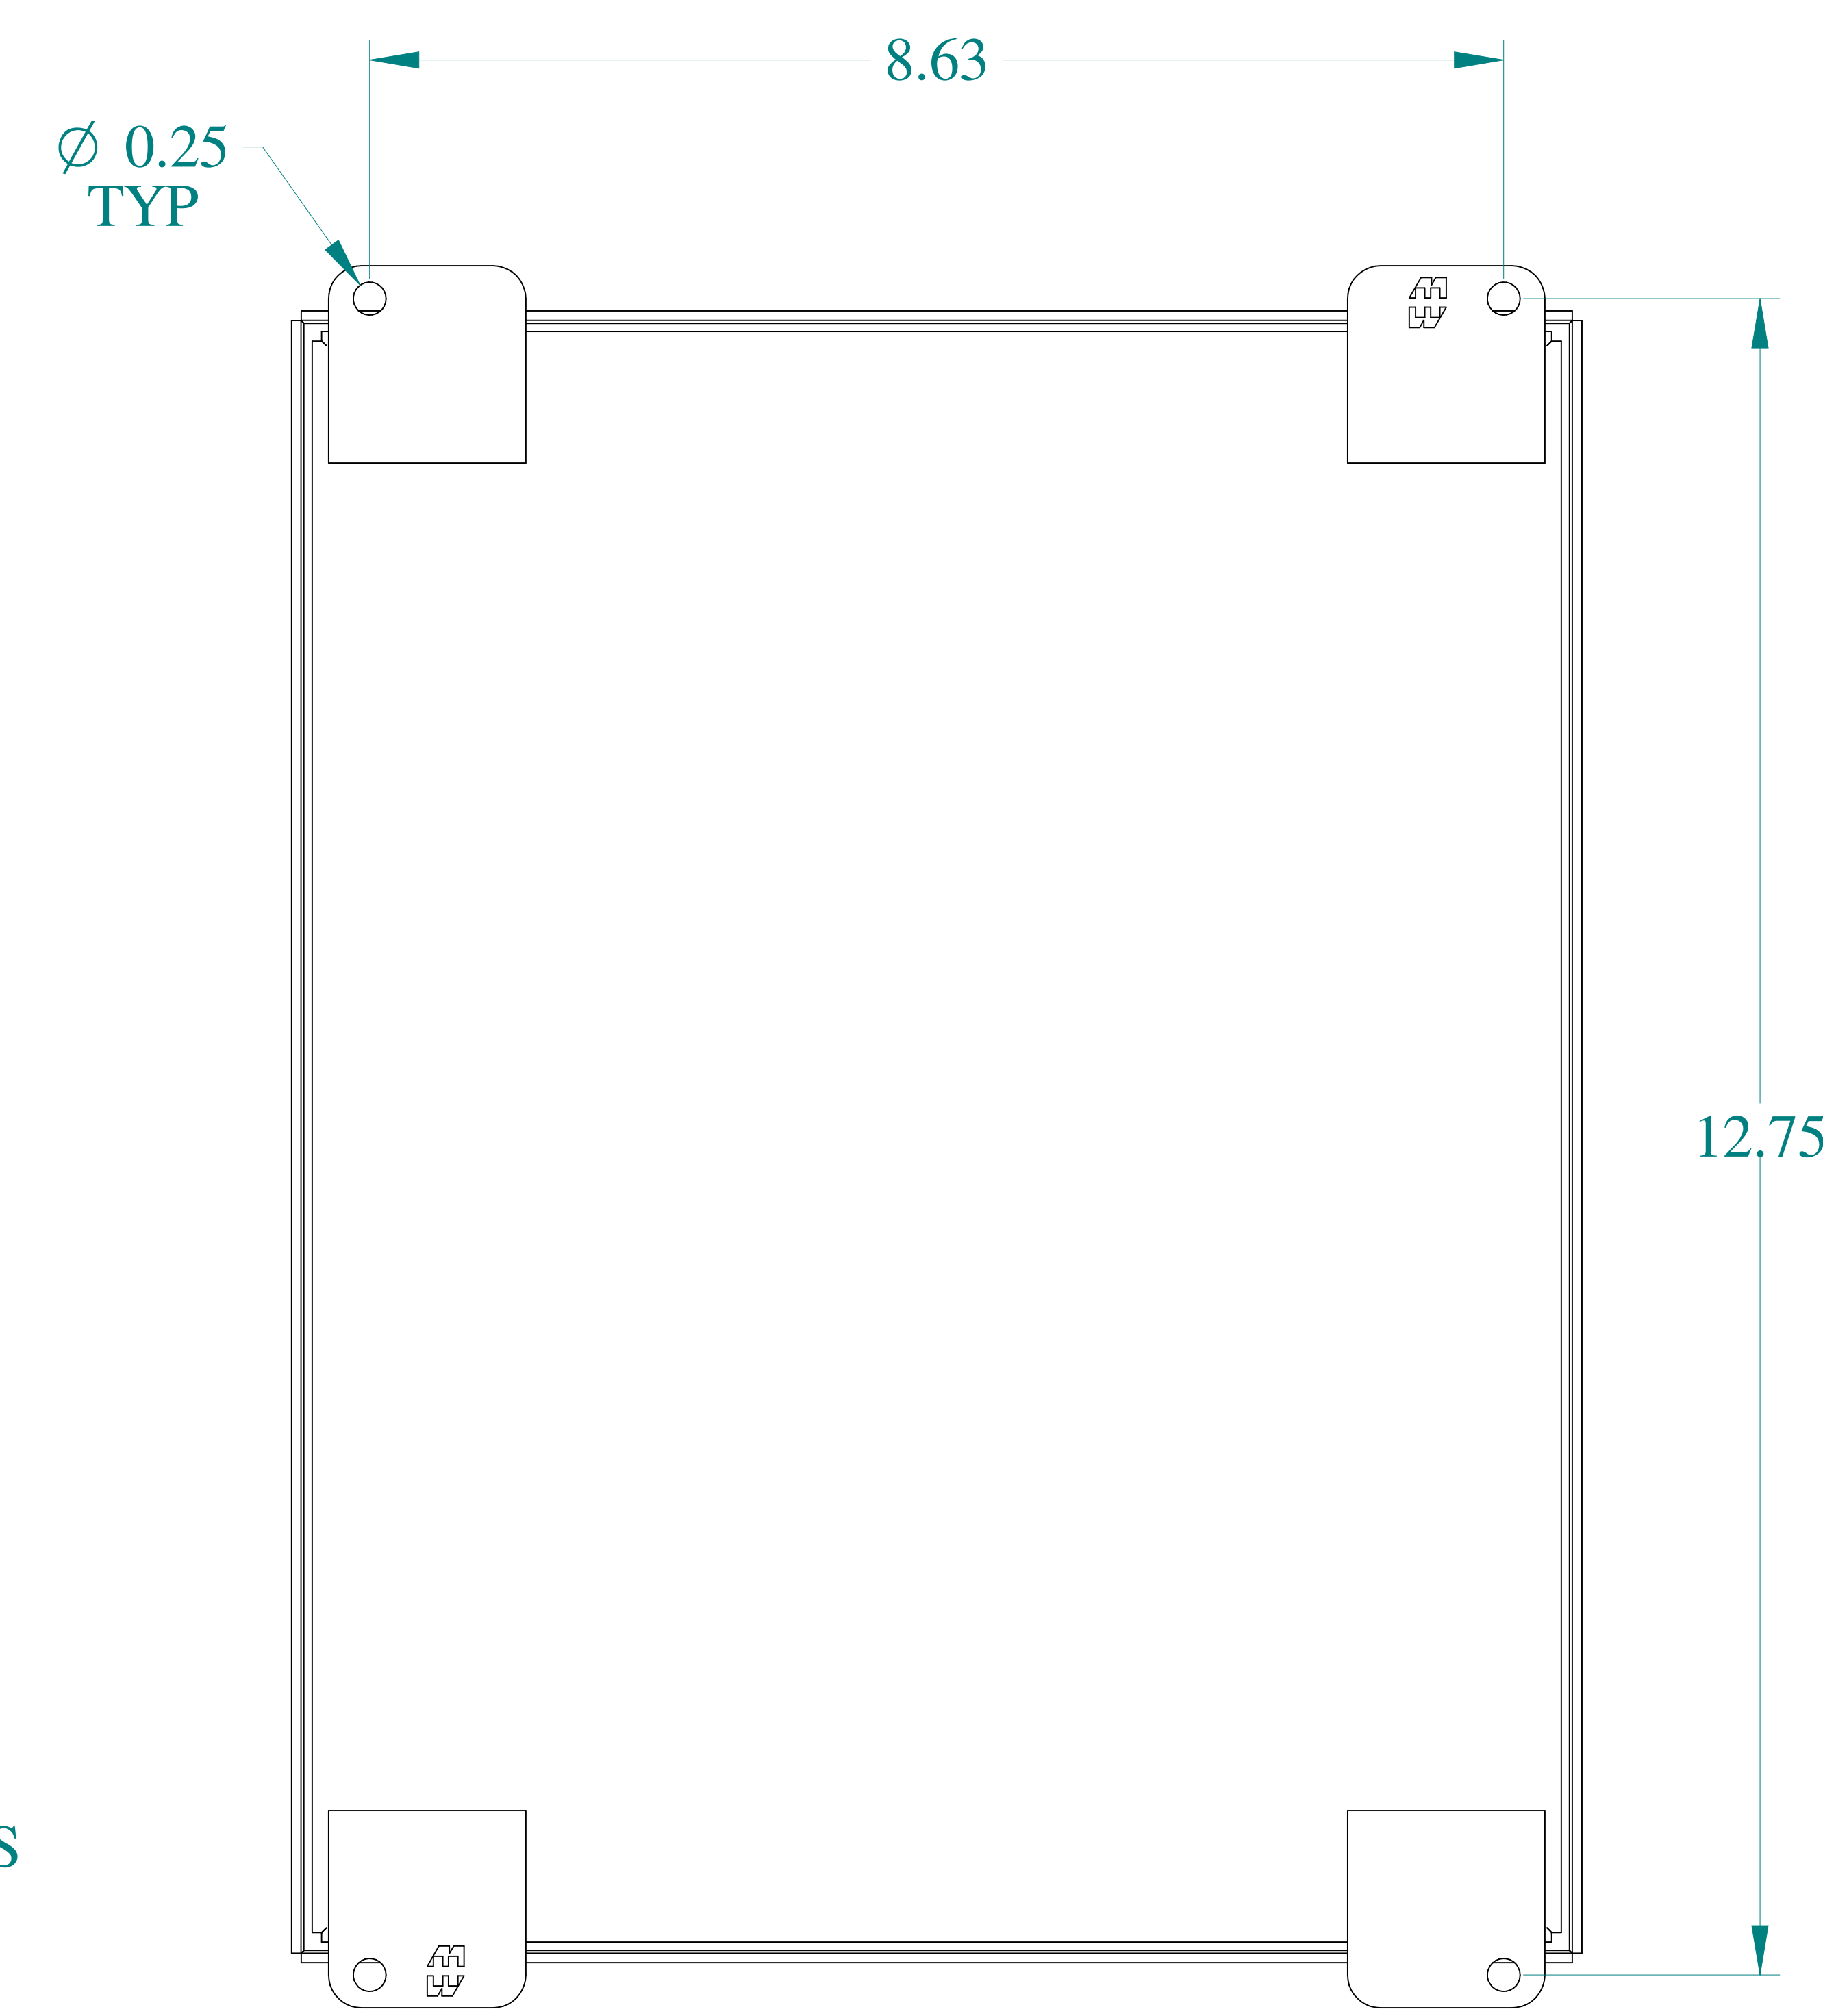

TOP VIEW

DETAIL Z
TYP

ISOMETRIC VIEWS

SIDE VIEW

FRONT VIEW

SIDE VIEW

BACK VIEW

BOTTOM VIEW

Data subject to change without notice.

Part #: MPB25

Date: Mar. 24, 2019

Link: www.hammg.com/MPB25