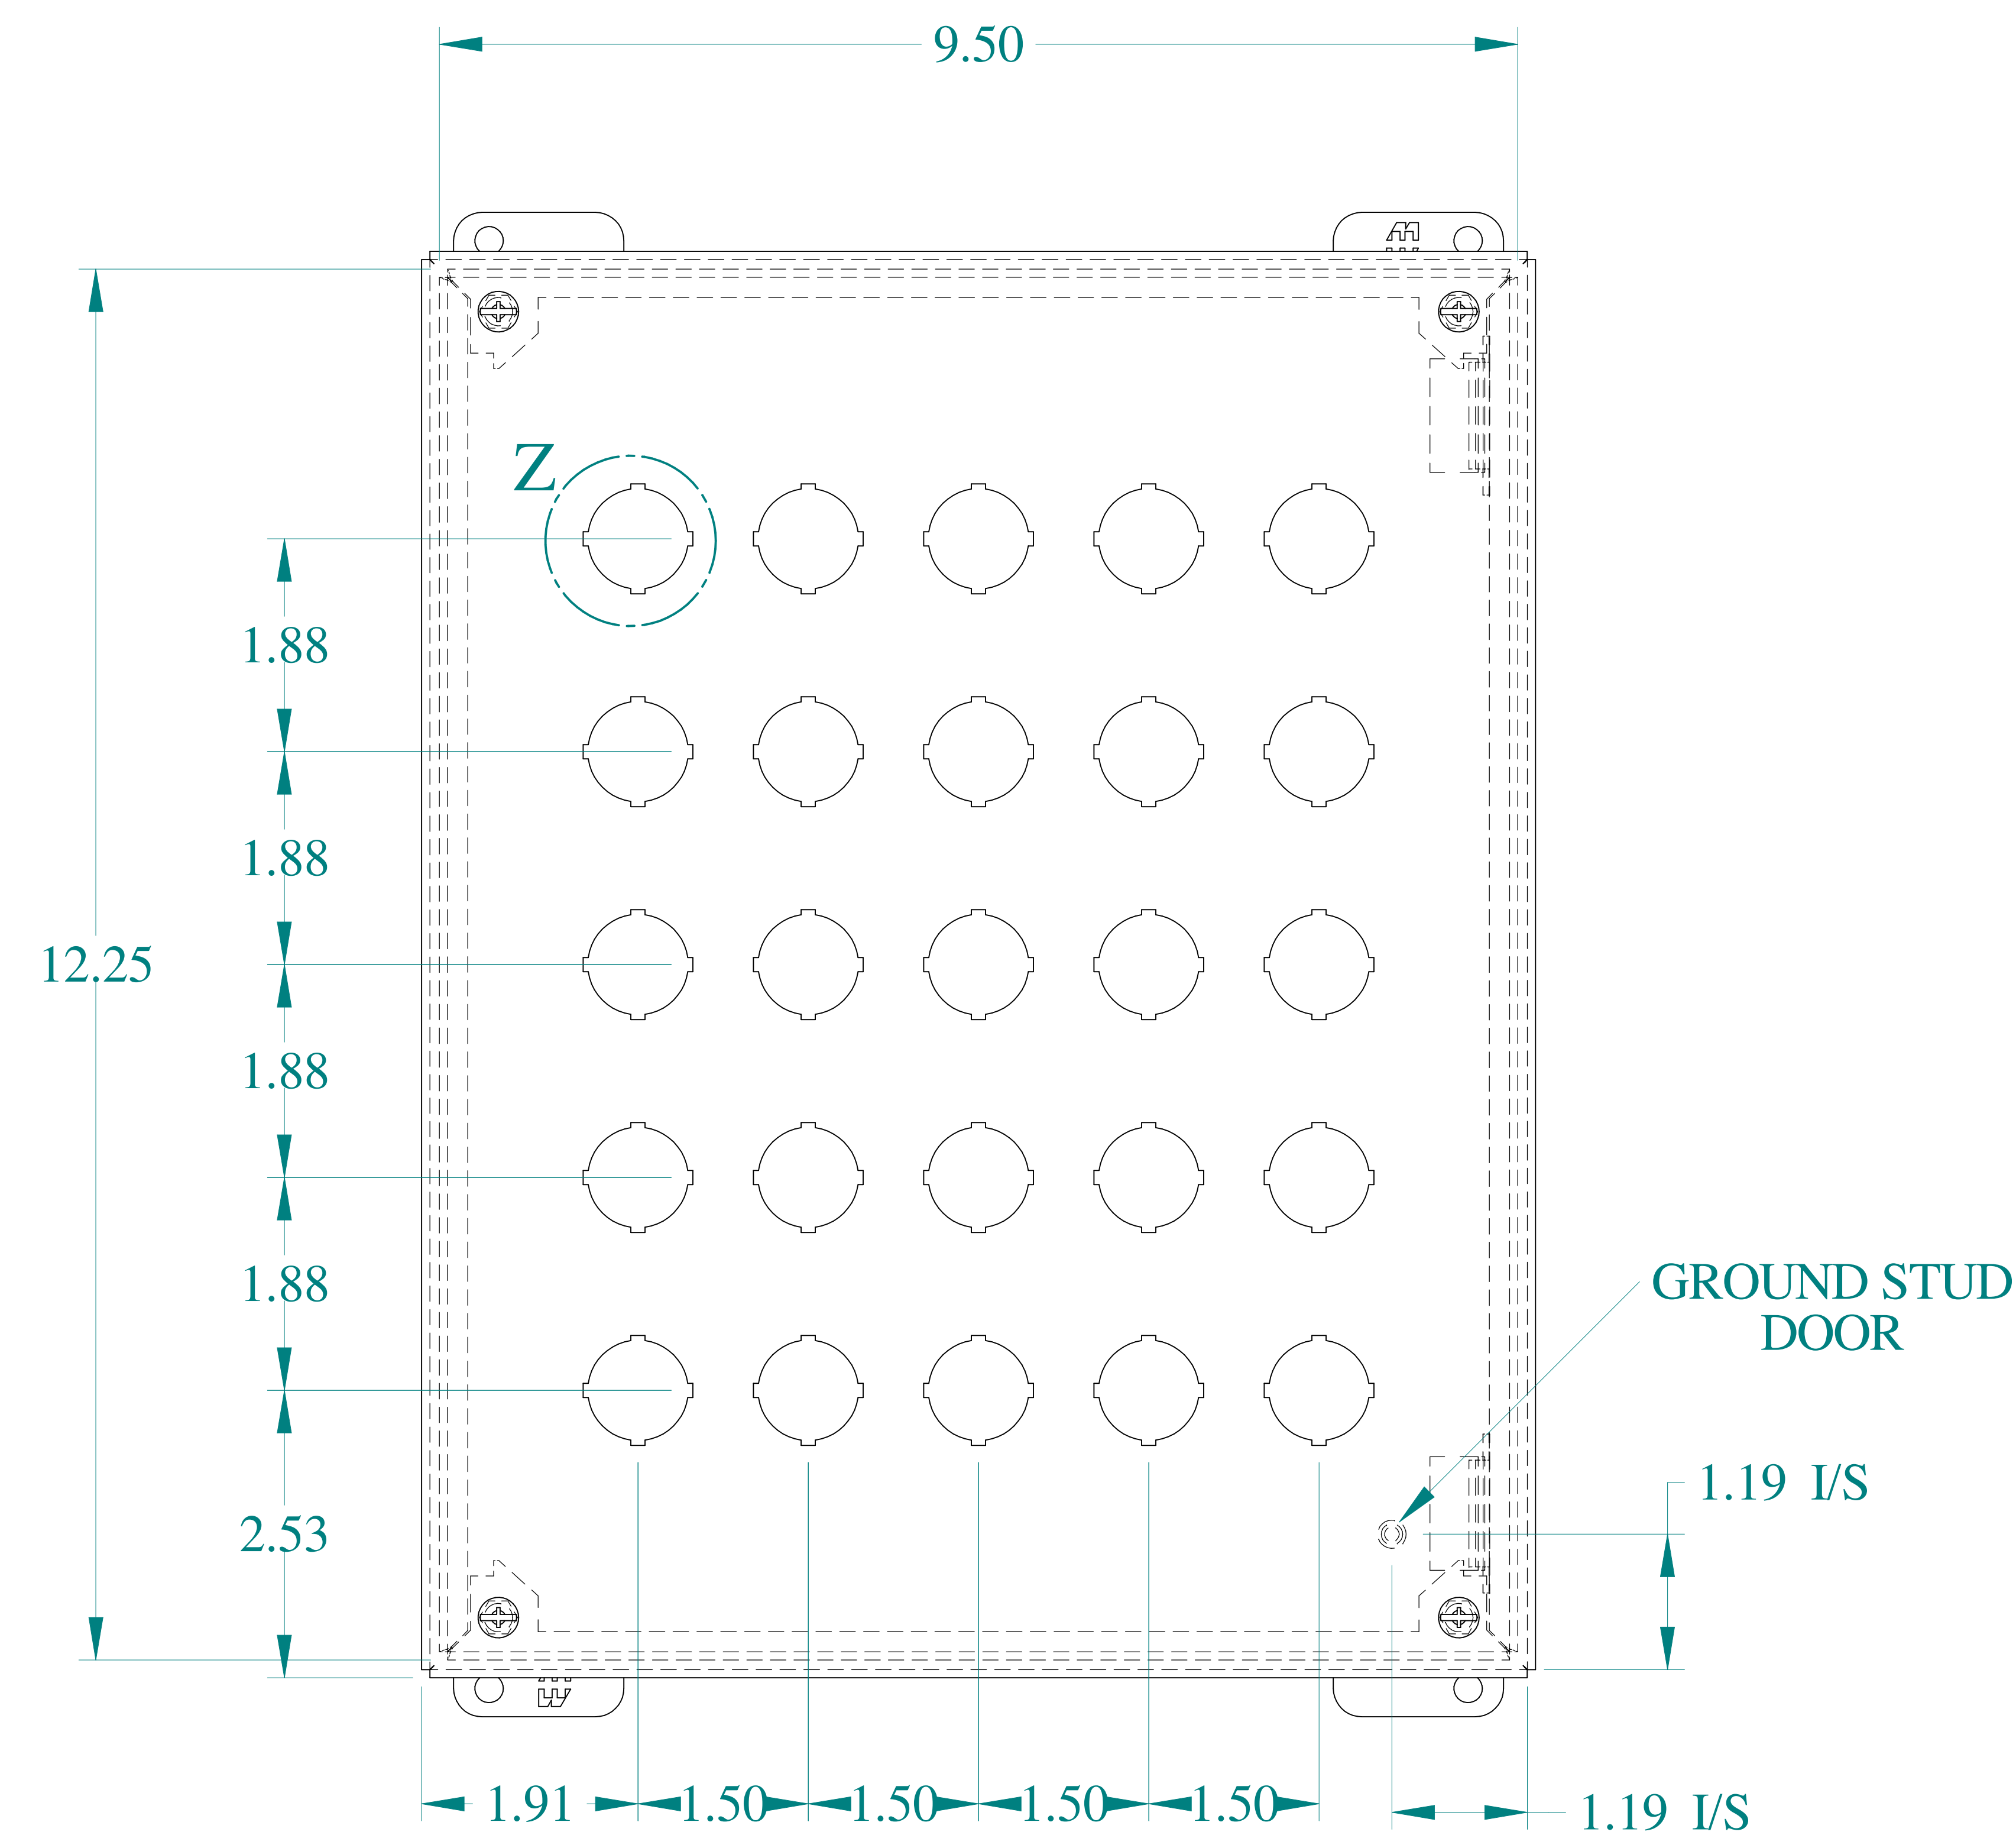

TOP VIEW

DETAIL Z
TYP

ISOMETRIC VIEWS

SIDE VIEW

FRONT VIEW

SIDE VIEW

BACK VIEW

BOTTOM VIEW

Data subject to change without notice.

Part #: MPB25

Date: Mar. 24, 2019

Link: www.hammg.com/MPB25