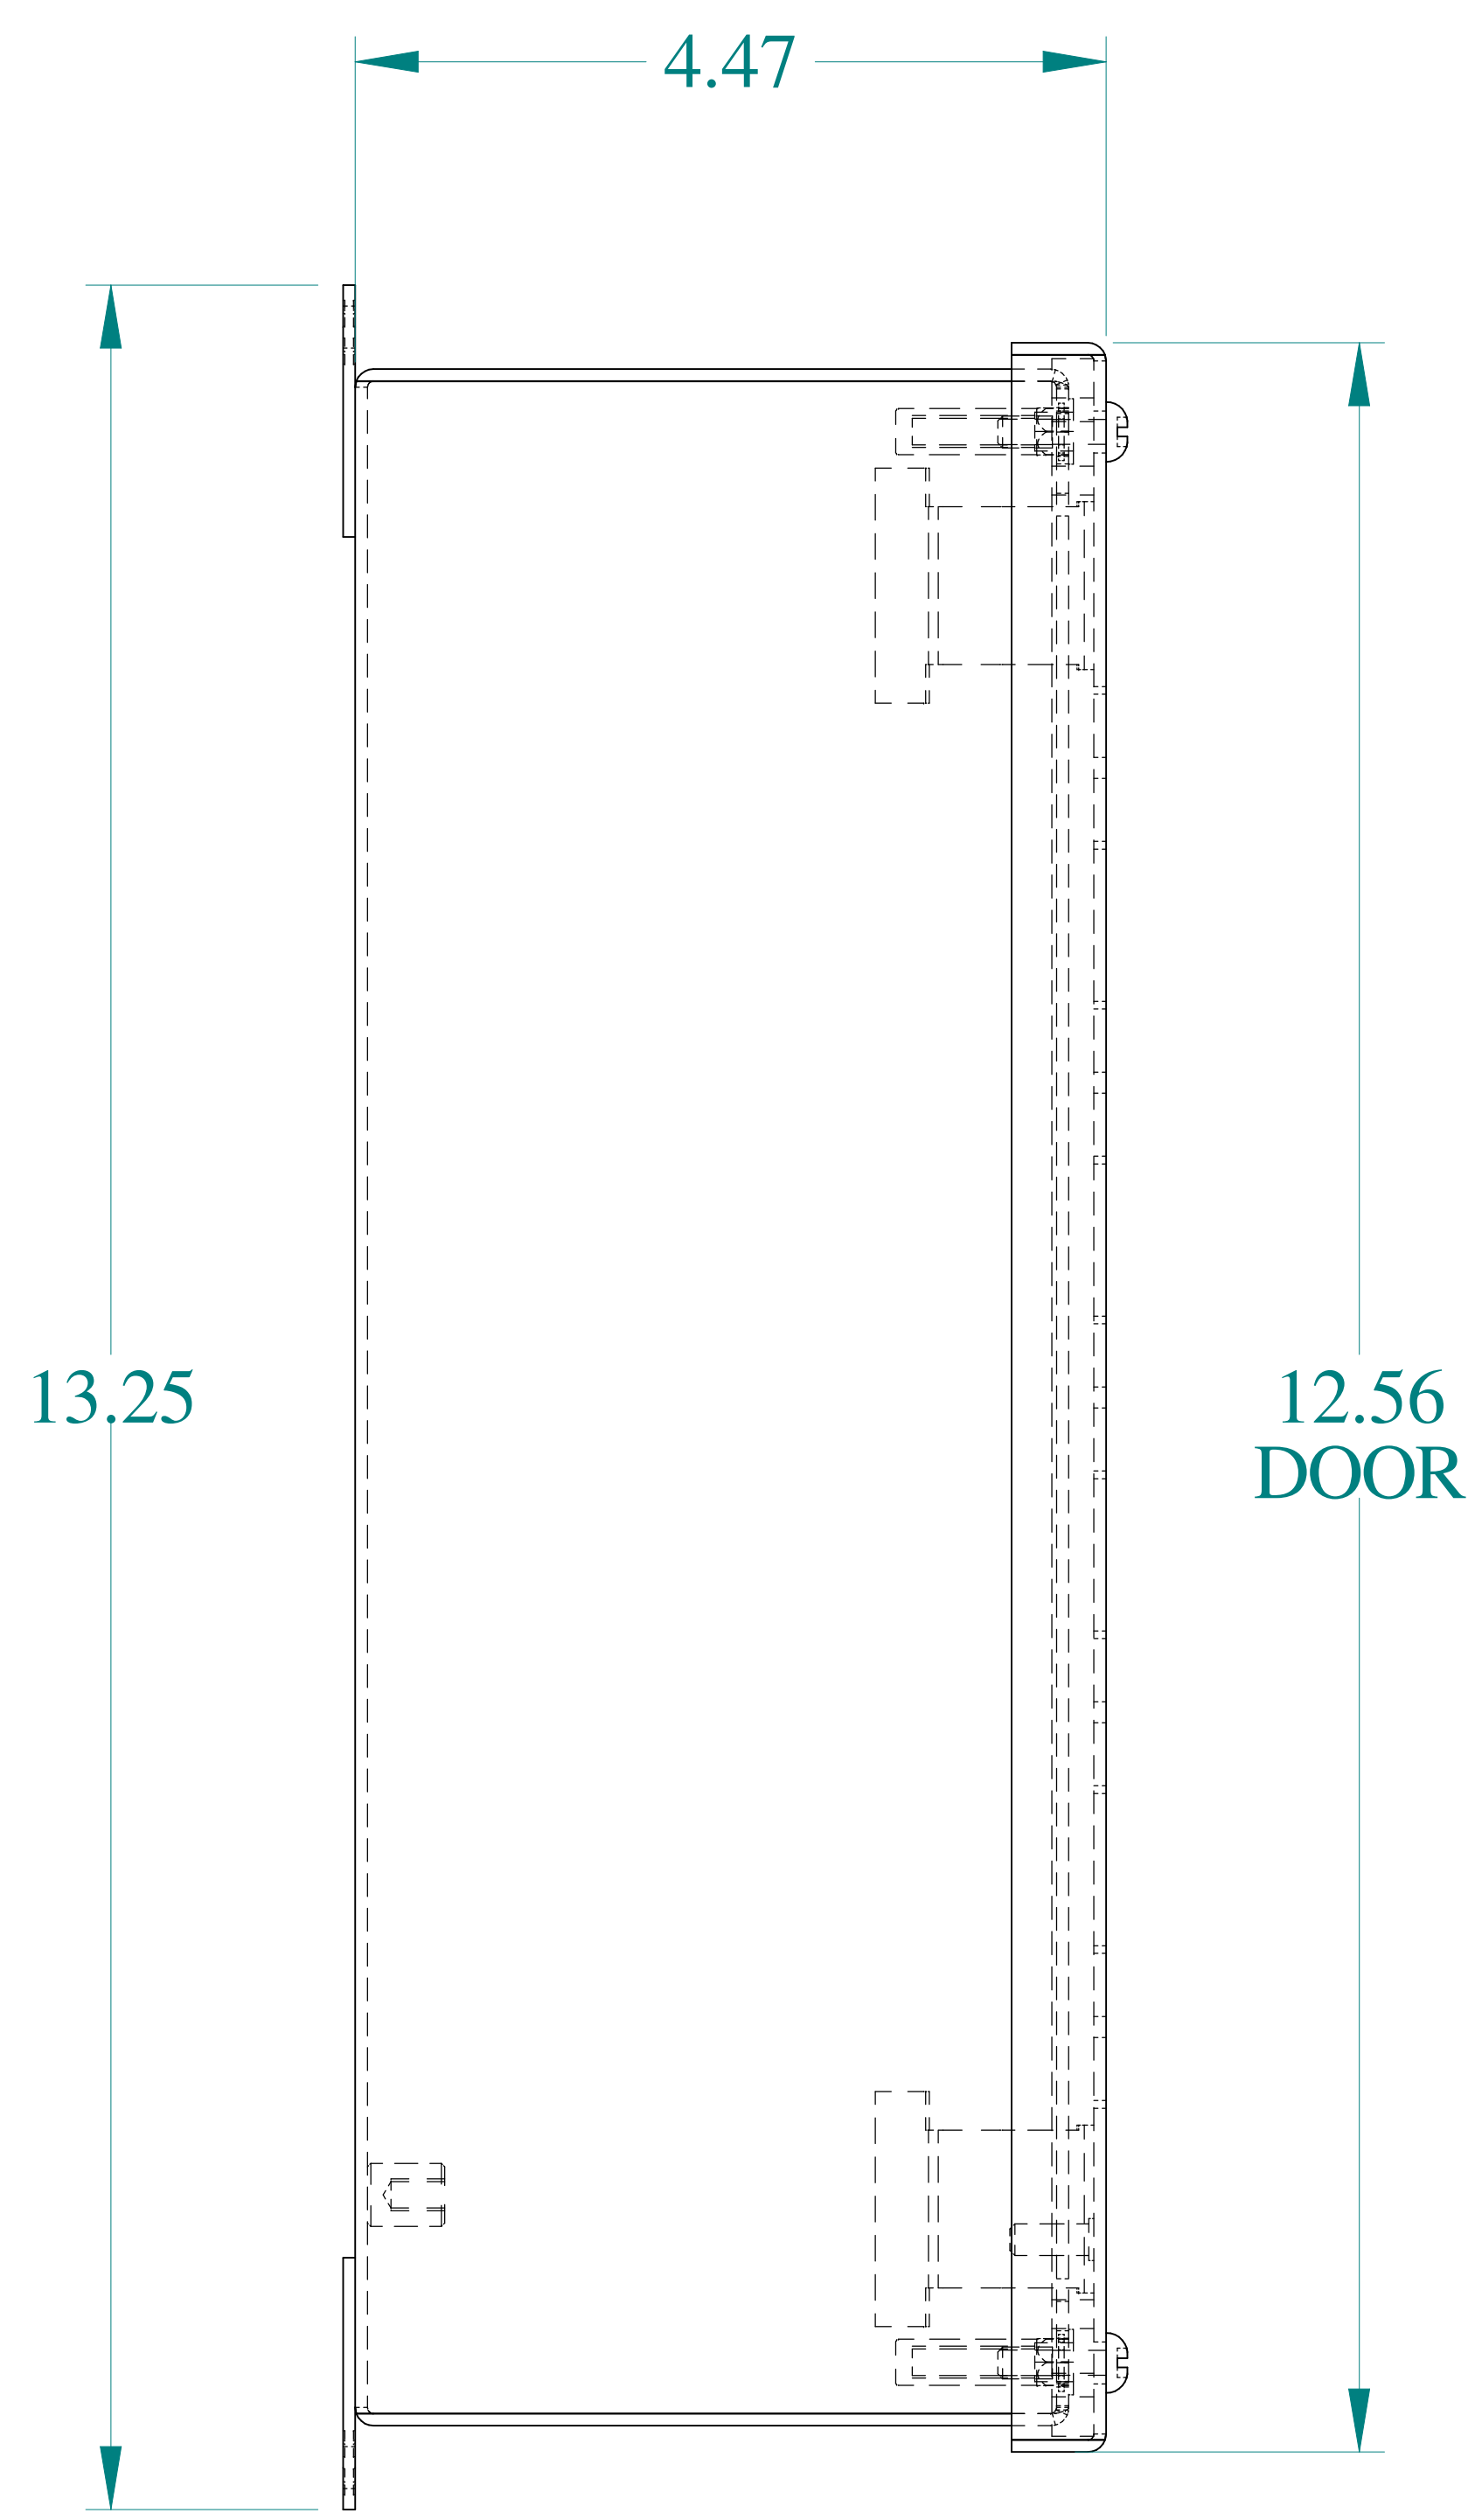

TOP VIEW

DETAIL Z
TYP

ISOMETRIC VIEWS

SIDE VIEW

FRONT VIEW

SIDE VIEW

BACK VIEW

BOTTOM VIEW

Data subject to change without notice.

Part #: MPB25

Date: Mar. 24, 2019

Link: www.hammg.com/MPB25