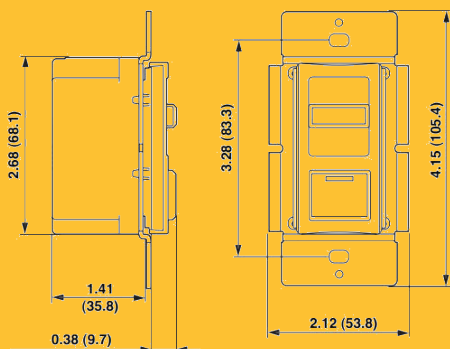

ILLUMRA Slide Dimmer

NWO-IP710

This wired dimming slider switch is offered as an accessory for customers who need a traditional wired switch solution to dim a light. The switch features a dimming slider and a standard ON/OFF button.

It can also be used in conjunction with an Area Controller or a Constant Voltage LED Dimming Controller to be integrated into a wireless control system with Wireless Light Switches. When used in conjunction with a Wireless Light Switch, the light level follows the behavior of the most recently received control signal, or with the Wired 0-10V Dimming Control Slider functioning as an override control.

This switch includes White, Ivory, and Light Almond Color Kits to match any room's color scheme. The wall plate is sold separately.

Dimensional Drawings

This device or certain aspects thereof is protected by at least one U.S. or International patent or has at least one such patent application pending.

ILLUMRA is a trademark of Ad Hoc Electronics, LLC. Other trademarks herein are the property of their respective owners.

115 S State St, Suite B
Lindon, UT 84042

T: (801) 349-1200
F: (801) 614-7100
Sales@ILLUMRA.com

- Designed specifically for use with LED fixtures using 0-10V power supplies and Mark 7® 0-10V fluorescent ballasts
- Dual voltage 120V/277V; 28 mAmps maximum sink current
- No power pack required for switching
- Provides single pole or 3-way lighting control when used with a 3-way switch
- Compatible with Decora standard designer wallplates (sold separately)
- Six product options in each box with three changeable faceplates and single pole or 3-way functionality when used with a 3-way switch
- Fluid slide movement allows fine adjustment of light level with minimal effort
- Includes color change kits for Ivory and Light Almond