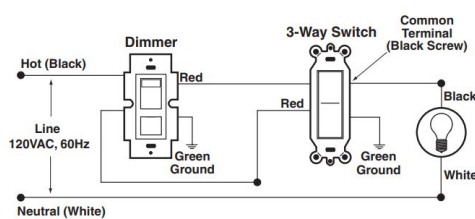

This switch includes White, Ivory, and Light Almond Color Kits to match any room's color scheme. The wall plate is sold separately.

Dimensional Drawings

This device or certain aspects thereof is protected by at least one U.S. or International patent or has at least one such patent application pending.

- Designed specifically for use with LED fixtures using 0-10V power supplies and Mark 7® 0-10V fluorescent ballasts
- Dual voltage 120V/277V; 28 mAmps maximum sink current
- No power pack required for switching
- Provides single pole or 3-way lighting control when used with a 3-way switch
- Compatible with Decora standard designer wallplates (sold separately)
- Six product options in each box with three changeable faceplates and single pole or 3-way functionality when used with a 3-way switch
- Fluid slide movement allows fine adjustment of light level with minimal effort
- Includes color change kits for Ivory and Light Almond

SIDE DIMMER

WIRING DIAGRAMS

Single Pole Wiring

3-Way Wiring

SPECIFICATIONS	NWO-IP710
Switch Type	Single- Pole & 3-Way
Type	Electro-Mechanical
Load Rating	1200VA
Voltage	120/277 Volt AC 60Hz
Color	Each box includes White, Ivory & Light Almond switch plastics
Protection	Radio/TV Filter
Standards & Certifications	UL/CSA
Warranty	5-Year Limited