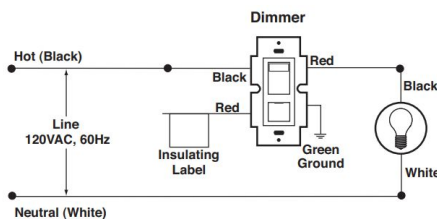

It can also be used in conjunction with an Area Controller or a Constant Voltage LED Dimming Controller to be integrated into a wireless control system with Wireless Light Switches. When used in conjunction with a Wireless Light Switch, the light level follows the behavior of the most recently received control signal, or with the Wired 0-10V Dimming Control Slider functioning as an override control.

This switch includes White, Ivory, and Light Almond Color Kits to match any room's color scheme. The wall plate is sold separately.

Dimensional Drawings

This device or certain aspects thereof is protected by at least one U.S. or International patent or has at least one such patent application pending.

- Designed specifically for use with LED fixtures using 0-10V power supplies and Mark 7® 0-10V fluorescent ballasts
- Dual voltage 120V/277V; 28 mAmps maximum sink current
- No power pack required for switching
- Provides single pole or 3-way lighting control when used with a 3-way switch
- Compatible with Decora standard designer wallplates (sold separately)
- Six product options in each box with three changeable faceplates and single pole or 3-way functionality when used with a 3-way switch
- Fluid slide movement allows fine adjustment of light level with minimal effort
- Includes color change kits for Ivory and Light Almond

SIDE DIMMER

WIRING DIAGRAMS

Single Pole Wiring

3-Way Wiring

SPECIFICATIONS	NWO-IP710
Switch Type	Single- Pole & 3-Way
Type	Electro-Mechanical
Load Rating	1200VA
Voltage	120/277 Volt AC 60Hz
Color	Each box includes White, Ivory & Light Almond switch plastics
Protection	Radio/TV Filter
Standards & Certifications	UL/CSA
Warranty	5-Year Limited