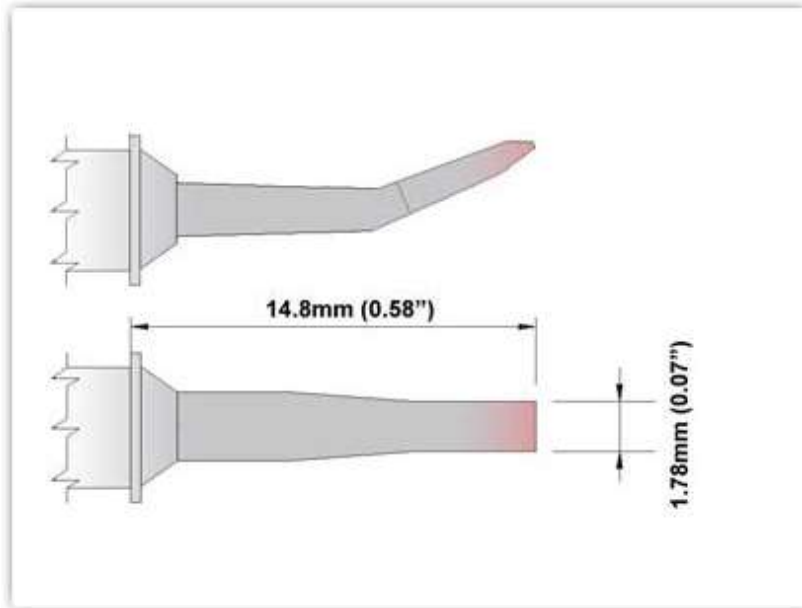

### Technical Specifications

#### EBM70TZ018

**Tweezers Cartridge Pair - Long Reach Chisel 60° 1.78mm (0.07")**

Tip Style: Tweezers  
 Tip Width: 1.78mm (0.07")  
 Tip Length: 14.80mm (0.58")

700 Type Cartridge <sup>1</sup> :	350°C - 398°C
RoHS Compliant <sup>2</sup> / Lead Free:	YES
For Use With:	EB-9000S-1, EB-9000S-2, MX500 and MX5000

### Material Composition

**All components are RoHS compliant and Lead-Free.**

<sup>1</sup> Easy Braid Co. tip cartridges will typically idle within a temperature range of +/-1.1°C. However, there is variation in idle temperature across tip geometries within an individual temperature series. Easy Braid Co. offers a wide variety of tip geometries from 0.25mm fine point tip to 5mm chisel. The length and geometry of a tip will have an influence on the tip idle temperature. To accurately measure idle temperature it will depend greatly on the measurement method, technique and equipment used. Two different methods or the use of alternative equipment will produce different test results.