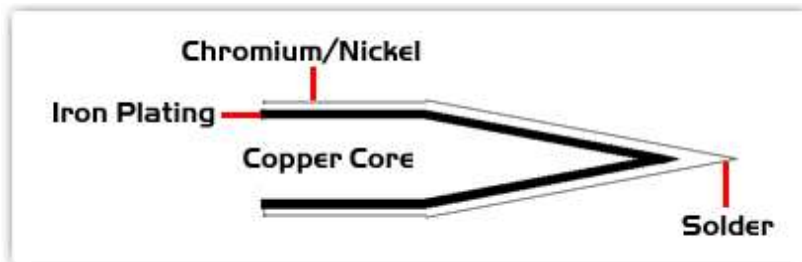

### Technical Specifications

#### EBM70TZ018

**Tweezers Cartridge Pair - Long Reach Chisel 60° 1.78mm (0.07")**

Tip Style: Tweezers  
 Tip Width: 1.78mm (0.07")  
 Tip Length: 14.80mm (0.58")

700 Type Cartridge <sup>1</sup> :	350°C - 398°C
RoHS Compliant <sup>2</sup> / Lead Free:	YES
For Use With:	EB-9000S-1, EB-9000S-2, MX500 and MX5000

### Material Composition

**All components are RoHS compliant and Lead-Free.**

<sup>1</sup> Easy Braid Co. tip cartridges will typically idle within a temperature range of +/-1.1°C. However, there is variation in idle temperature across tip geometries within an individual temperature series. Easy Braid Co. offers a wide variety of tip geometries from 0.25mm fine point tip to 5mm chisel. The length and geometry of a tip will have an influence on the tip idle temperature. To accurately measure idle temperature it will depend greatly on the measurement method, technique and equipment used. Two different methods or the use of alternative equipment will produce different test results.