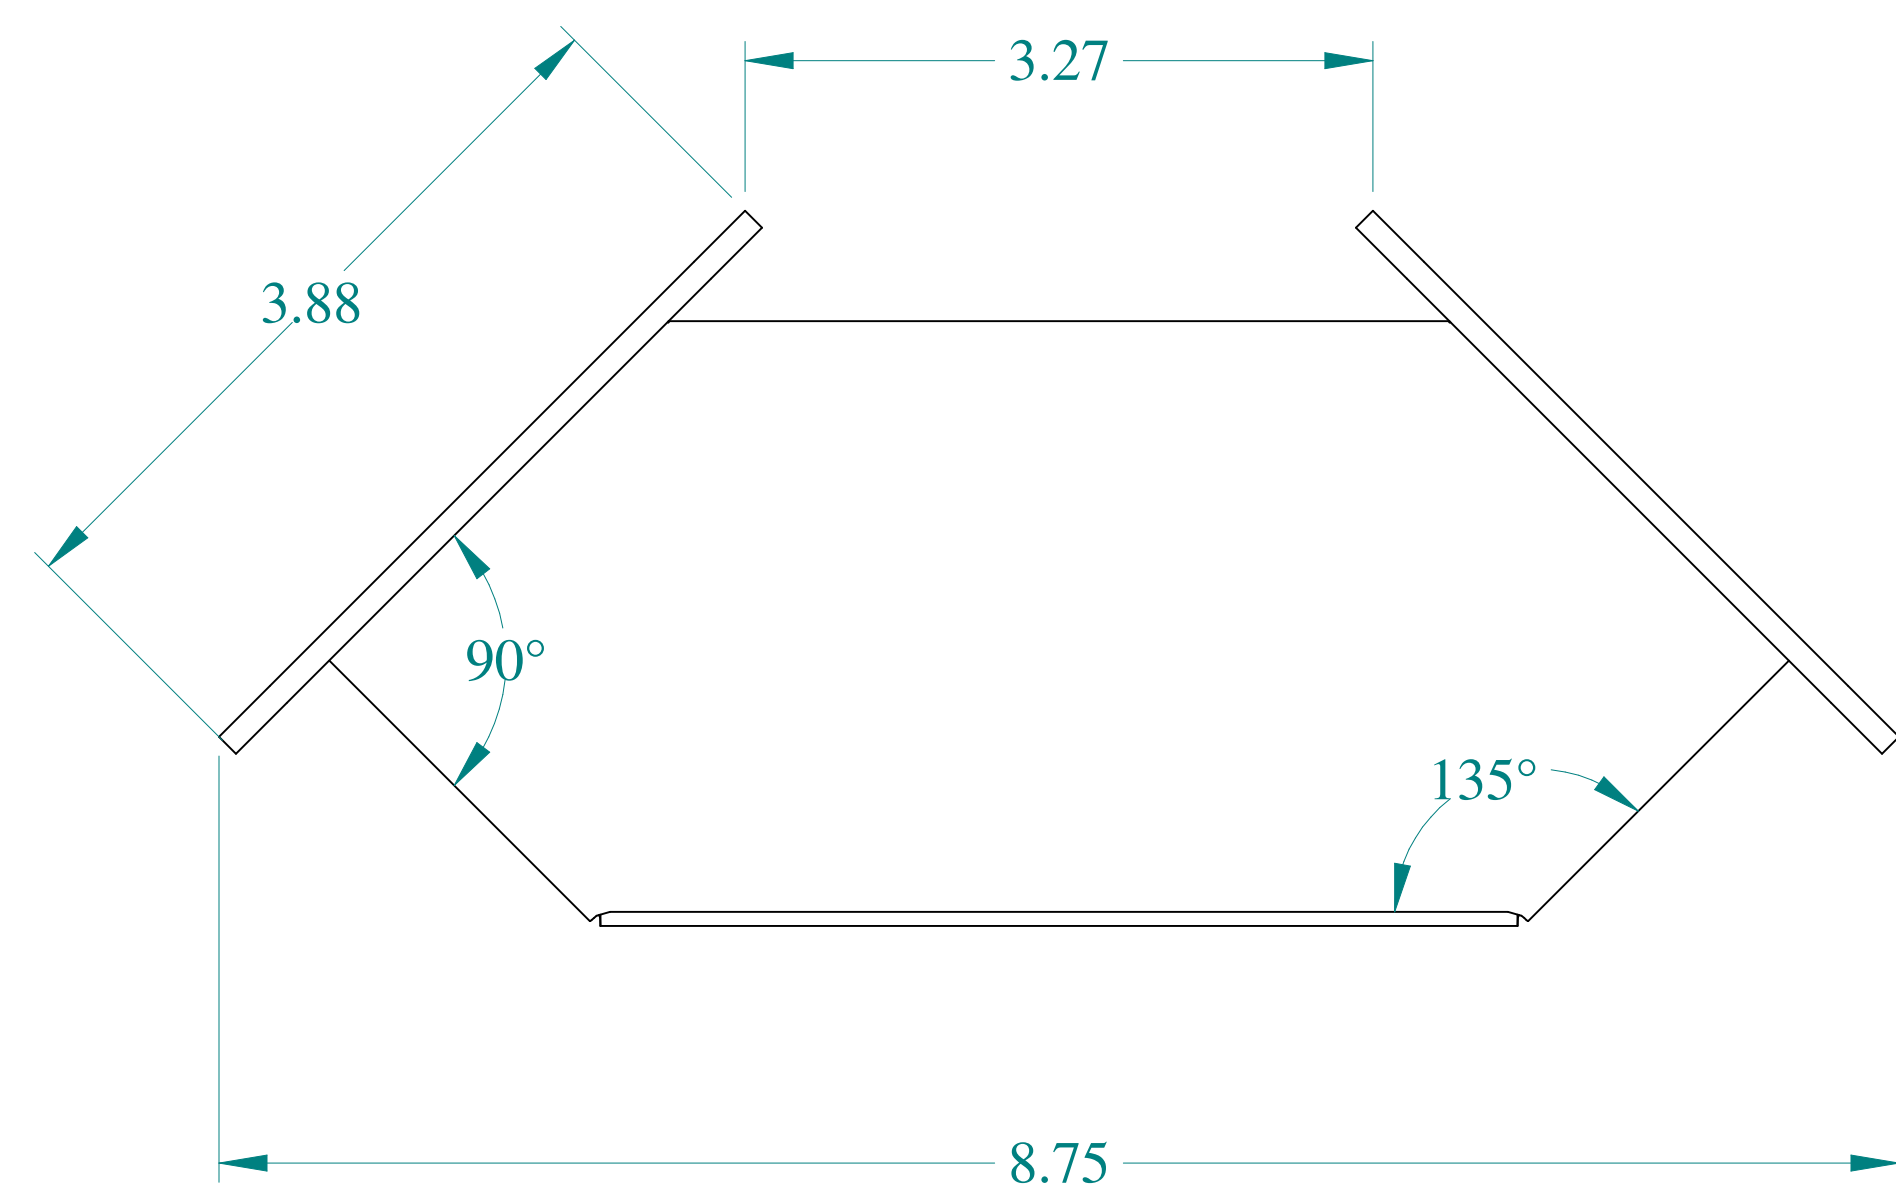

TOP VIEW

ISOMETRIC VIEWS

SIDE VIEW

FRONT VIEW

VIEW Z-Z

BOTTOM VIEW

**HAMMOND MANUFACTURING®**  
 www.hammondmfg.com

Data subject to change without notice.

Part #: 1487B9P Date: Mar. 22, 2019

Link: [www.hamfmfg.com/1487B9P](http://www.hamfmfg.com/1487B9P)