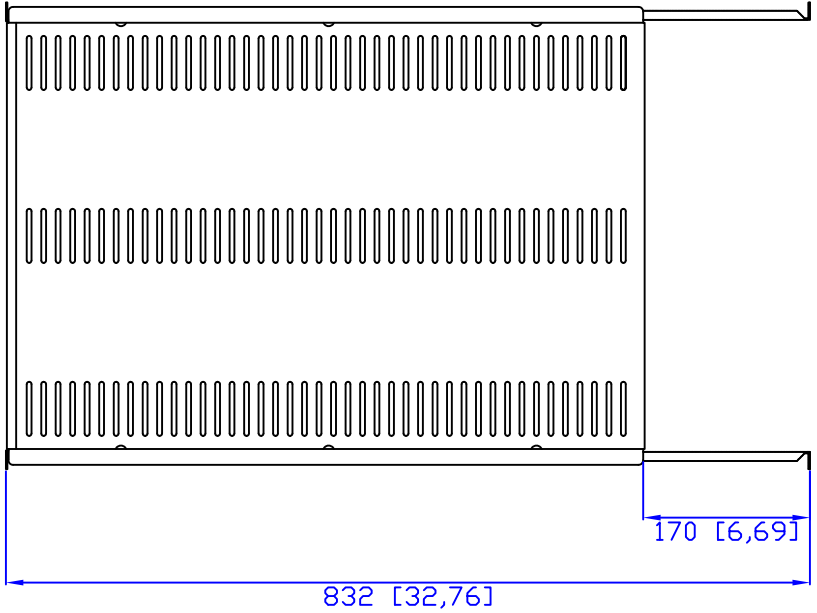

Adjustable
170 [6,69]

QUEST MANUFACTURING CO.
 11200 NW 138 St., Medley, FL 33178
 TEL: 305-513-4583 FAX: 305-513-9875
 WWW.QuestManufacturing.net

ITEM NO. ES0519-0126

Drawn By	Date	Material	C.R.S.	Scale	1:1
Checked By	Date	Unit	mm [inch]		
Approved By	Date	Surface Finish	Power Coat		