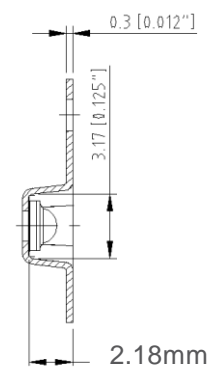

Background

- To minimize the risk of slanted units inside the carrier tape, the pocket depth is optimized.
- Implementation of the same carrier tape for the whole product family.

Current status

New status

Carrier tape pocket depth:
LB CRBP: 1.85mm
Others: 2.38mm

Carrier tape pocket depth:
For all devices: 2.18mm

Realization

Remark: the current datasheet tape drawings were showing 2.14mm pocket depth which was not correct.