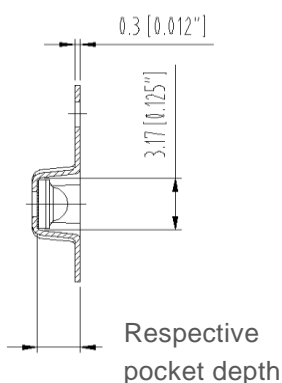

Background

- To minimize the risk of slanted units inside the carrier tape, the pocket depth is optimized.
- Implementation of the same carrier tape for the whole product family.

Current status

New status

Carrier tape pocket depth:
LB CRBP: 1.85mm
Others: 2.38mm

Carrier tape pocket depth:
For all devices: 2.18mm

Realization

Remark: the current datasheet tape drawings were showing 2.14mm pocket depth which was not correct.