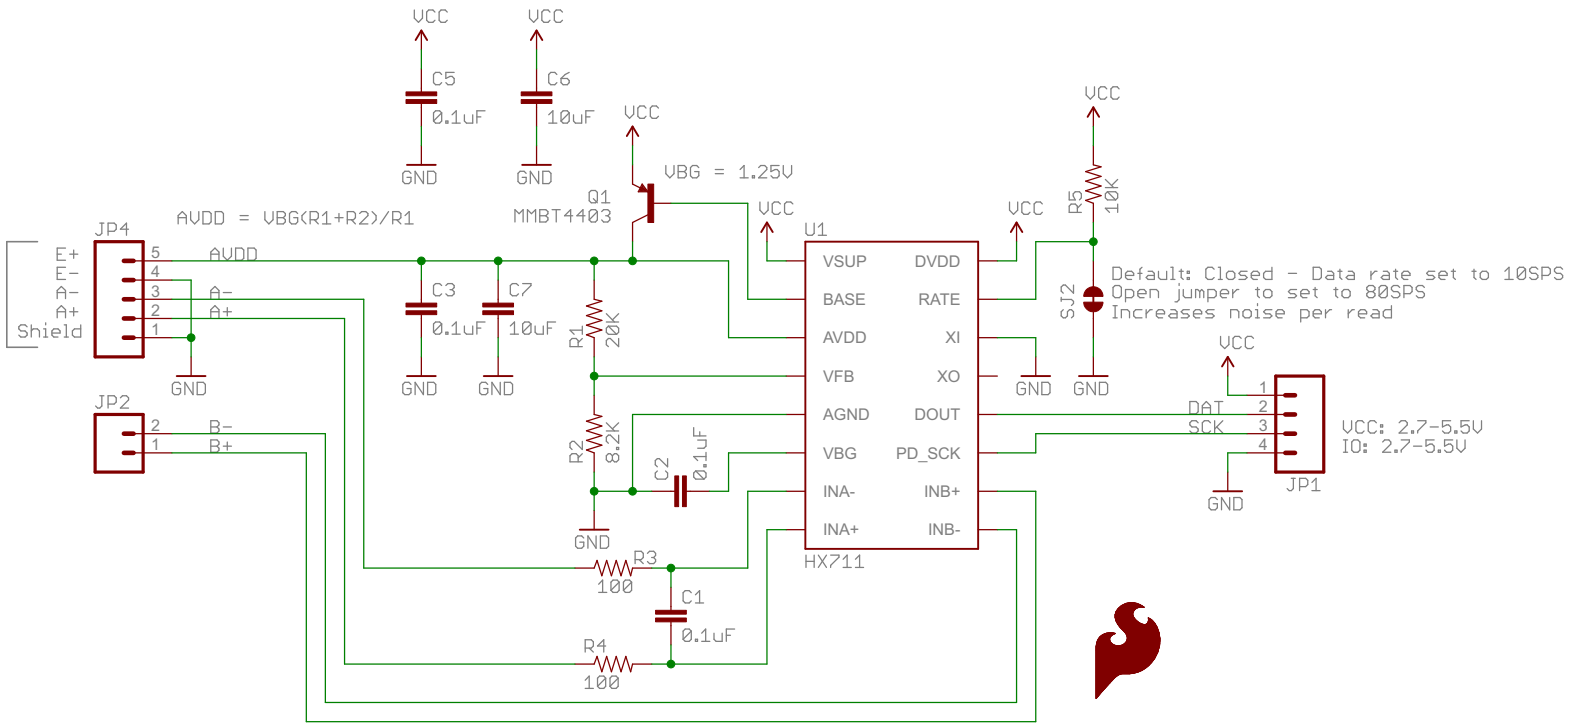

Common Load
Cell Colors:
Red
Black
White
Green or Blue
Yellow

Released under the Creative Commons Attribution Share-Alike 4.0 License

<https://creativecommons.org/licenses/by-sa/4.0/>

TITLE: SparkFun_HX711_Load_Cell_v10

Design by: N. Seidle

REV:
v10

Date: 3/3/2015 9:49:54 AM

Sheet: 1/1