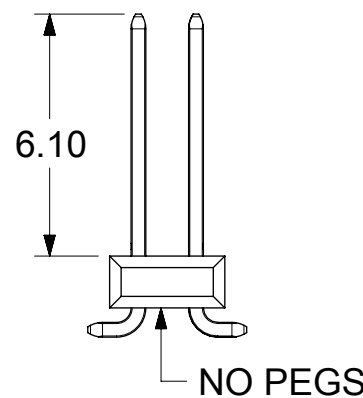

PARTS ON THIS SHEET ARE WITHOUT PEGS WITH 6.10 MATING LENGTH

THIS DRAWING CONTAINS INFORMATION THAT IS PROPRIETARY TO MOLEX ELECTRONIC TECHNOLOGIES, LLC AND SHOULD NOT BE USED WITHOUT WRITTEN PERMISSION									
DIMENSION UNITS	SCALE	CURRENT REV DESC:							
mm	1:1	molex CGRID HEADER ASSY VERTICAL DUAL ROW SMT PRODUCT CUSTOMER DRAWING DOCUMENT NUMBER: 713080000-SD | DOC TYPE: PSD | DOC PART: 000 | REVISION: A6 MATERIAL NUMBER: | CUSTOMER: | SHEET NUMBER: 3 OF 10							
GENERAL TOLERANCES (UNLESS SPECIFIED)									
ANGULAR TOL	± °								
4 PLACES	±								
3 PLACES	±								
2 PLACES	± 0.13								
1 PLACE	± 0.25								
0 PLACES	± 0.0								
DRAFT WHERE APPLICABLE MUST REMAIN WITHIN DIMENSIONS		THIRD ANGLE PROJECTION	DRAWING	SERIES					
			B-SIZE	71308