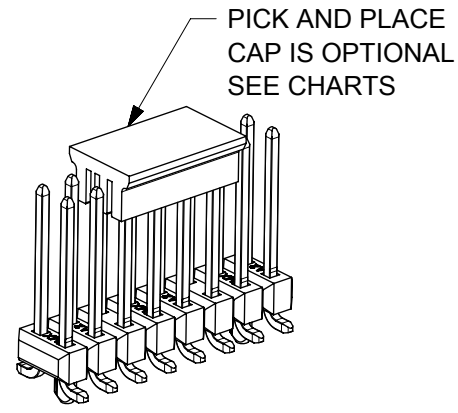

PCB LAYOUT: COMPONENT SIDE  
(FOR CKT 04,06 AND 08 REFER SHEET 2)

PEG OPTIONS  
NO PEG  
1.40 = SHORT PEG  
3.30 = LONG PEG

SOLDER PAD FOR CKTS WITHOUT PEGS

NOTES:

- HOUSING MATERIAL: LCP, UL 94V-0 COLOR: BLACK  
PIN MATERIAL: COPPER ALLOY
- FINISH:  
124 = BRIGHT TIN: 3.81 MICROMETERS MIN OVER MATTE NICKEL  
207 = SELECT GOLD: 0.38 MICROMETERS MIN IN CONTACT AREA  
SELECT BRIGHT TIN: 2.0 MICROMETERS MIN IN SMT TAIL BOTH OVER NICKEL.  
206 = SELECT GOLD: 0.75 MICROMETERS MIN IN CONTACT AREA  
SELECT BRIGHT TIN: 2.0 MICROMETERS MIN IN SMT TAIL BOTH OVER NICKEL.  
197 = REFLOW MATTE TIN: 1.52 MICROMETERS MIN OVER MATTE NICKEL  
222 = MATTE TIN: 2.54 MICROMETERS MIN OVER MATTE NICKEL  
118 = BRIGHT TIN: 1.52 MICROMETERS MIN OVER NICKEL
- PRODUCT SPECIFICATION: PS-71308
- PACKAGING SPECIFICATION: SEE CHART
- COSMETIC SPECIFICATION: PS-45499-002 CLASS B
- SOLDERABILITY SPECIFICATION: SMES-152