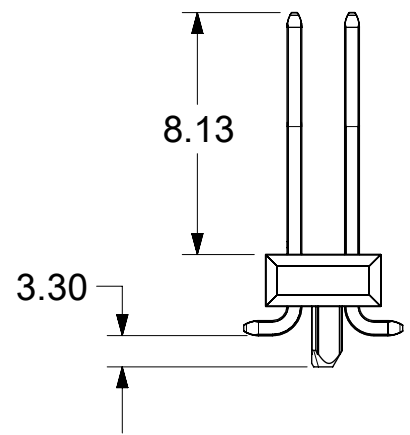

PARTS ON THIS SHEET HAVE
LONG PEGS WITH
A MATING HEIGHT OF 8.13

THIS DRAWING CONTAINS INFORMATION THAT IS PROPRIETARY TO MOLEX ELECTRONIC TECHNOLOGIES, LLC AND SHOULD NOT BE USED WITHOUT WRITTEN PERMISSION															
DIMENSION UNITS	SCALE	CURRENT REV DESC:													
mm	1:1														
GENERAL TOLERANCES (UNLESS SPECIFIED)		EC NO: 643267			CGRID HEADER ASSY VERTICAL DUAL ROW SMT										
ANGULAR TOL	± °	DRWN: ABABUPS 2020/05/29													
4 PLACES	±	CHK'D: MRAMAKRISHNA 2020/08/12			PRODUCT CUSTOMER DRAWING										
3 PLACES	±	APPR: MRAMAKRISHNA 2020/08/12													
2 PLACES	± 0.13	INITIAL REVISION:			DOCUMENT NUMBER										
1 PLACE	± 0.25	DRWN: KSAMIEC 2017/09/07								713080000-SD					
0 PLACES	± 0.0	APPR: FSMITH 2018/07/03			DOC TYPE DOC PART REVISION										
DRAFT WHERE APPLICABLE MUST REMAIN WITHIN DIMENSIONS		THIRD ANGLE PROJECTION	DRAWING	SERIES						MATERIAL NUMBER			CUSTOMER		SHEET NUMBER
			B-SIZE	71308						7 OF 10