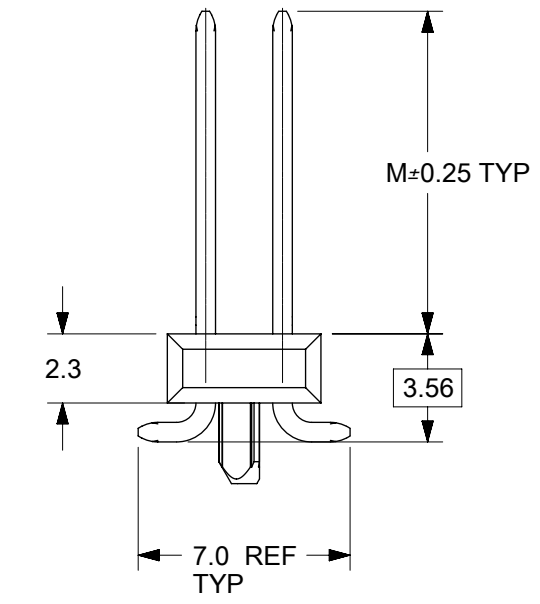

PCB LAYOUT: COMPONENT SIDE  
(FOR CKT 04,06 AND 08 REFER SHEET 2)

PEG OPTIONS  
NO PEG  
1.40 = SHORT PEG  
3.30 = LONG PEG

SOLDER PAD FOR CKTS WITHOUT PEGS

NOTES:

- HOUSING MATERIAL: LCP, UL 94V-0 COLOR: BLACK  
PIN MATERIAL: COPPER ALLOY
- FINISH:  
124 = BRIGHT TIN: 3.81 MICROMETERS MIN OVER MATTE NICKEL  
207 = SELECT GOLD: 0.38 MICROMETERS MIN IN CONTACT AREA  
SELECT BRIGHT TIN: 2.0 MICROMETERS MIN IN SMT TAIL BOTH OVER NICKEL.  
206 = SELECT GOLD: 0.75 MICROMETERS MIN IN CONTACT AREA  
SELECT BRIGHT TIN: 2.0 MICROMETERS MIN IN SMT TAIL BOTH OVER NICKEL.  
197 = REFLOW MATTE TIN: 1.52 MICROMETERS MIN OVER MATTE NICKEL  
222 = MATTE TIN: 2.54 MICROMETERS MIN OVER MATTE NICKEL  
118 = BRIGHT TIN: 1.52 MICROMETERS MIN OVER NICKEL
- PRODUCT SPECIFICATION: PS-71308
- PACKAGING SPECIFICATION: SEE CHART
- COSMETIC SPECIFICATION: PS-45499-002 CLASS B
- SOLDERABILITY SPECIFICATION: SMES-152