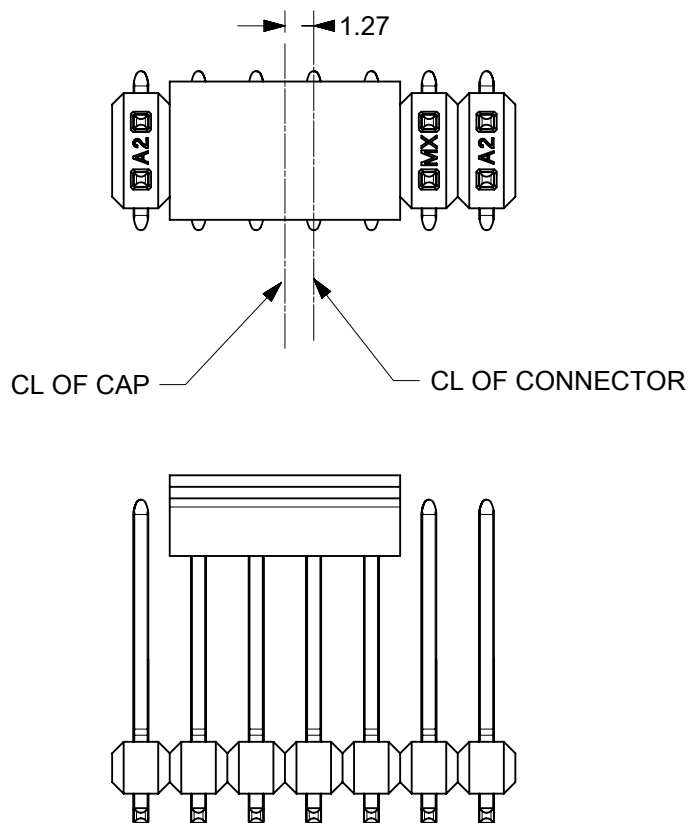

PCB LAYOUT: COMPONENT SIDE  
(FOR CKT 04,06 AND 08 REFER SHEET 2)

PEG OPTIONS  
NO PEG  
1.40 = SHORT PEG  
3.30 = LONG PEG

SOLDER PAD FOR CKTS WITHOUT PEGS

NOTES:

- HOUSING MATERIAL: LCP, UL 94V-0 COLOR: BLACK  
PIN MATERIAL: COPPER ALLOY
- FINISH:  
124 = BRIGHT TIN: 3.81 MICROMETERS MIN OVER MATTE NICKEL  
207 = SELECT GOLD: 0.38 MICROMETERS MIN IN CONTACT AREA  
SELECT BRIGHT TIN: 2.0 MICROMETERS MIN IN SMT TAIL BOTH OVER NICKEL.  
206 = SELECT GOLD: 0.75 MICROMETERS MIN IN CONTACT AREA  
SELECT BRIGHT TIN: 2.0 MICROMETERS MIN IN SMT TAIL BOTH OVER NICKEL.  
197 = REFLOW MATTE TIN: 1.52 MICROMETERS MIN OVER MATTE NICKEL  
222 = MATTE TIN: 2.54 MICROMETERS MIN OVER MATTE NICKEL  
118 = BRIGHT TIN: 1.52 MICROMETERS MIN OVER NICKEL
- PRODUCT SPECIFICATION: PS-71308
- PACKAGING SPECIFICATION: SEE CHART
- COSMETIC SPECIFICATION: PS-45499-002 CLASS B
- SOLDERABILITY SPECIFICATION: SMES-152

PICK AND PLACE CAP POSITION TO CONNECTOR

FOR CKT 04 and 08

FOR CKT 06

FOR CKT 12,16,20,24,28,32,36,40,44,48,52,56,60  
64,68,72,76,80,84,88,92,96 and 100

FOR CKT 10,14,18,22,26,30,34,38,42,46,50,54,58  
62,66,70,74,78,82,86,90,94 and 98