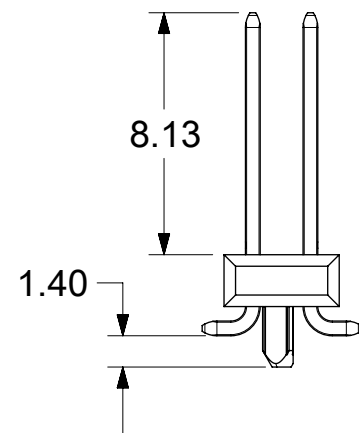

10	9	8	7	6	5	4	3	2	1
	PLATING:	197 - REFLOW TIN	197 - REFLOW TIN	197 - REFLOW TIN						
	PACKAGING:	T&R 713080000-PK STYLE D	TUBE 713080004-PK	TUBE 713080003-PK						
	PICK AND PLACE CAPS	YES	YES	NO						
	CKTS:	MATERIAL NO	MATERIAL NO	MATERIAL NO	MATERIAL NO	MATERIAL NO	MATERIAL NO	MATERIAL NO	MATERIAL NO	
F	4									
	6									
	8	71308-8409	71308-8408	71308-8508 (A6)						
	10									
	12									
	14									
	16									
	18									
E	20	71308-8421	71308-8420	71308-8520 (A6)						
	22									
	24									
	26	71308-8426								
	28									
	30									
	32									
	34									
	36									
	38									
	40									
	42									
	44									
D	46									
	48									
	50									
	52									
	54									
	56									
	58									
	60									
	62									
	64									
	66									
	68									
C	70									
	72									
	74									
	76									
	78									
	80									

PARTS ON THIS SHEET HAVE
SHORT PEGS WITH
A MATING HEIGHT OF 8.13

THIS DRAWING CONTAINS INFORMATION THAT IS PROPRIETARY TO MOLEX ELECTRONIC TECHNOLOGIES, LLC AND SHOULD NOT BE USED WITHOUT WRITTEN PERMISSION										
DIMENSION UNITS	SCALE	CURRENT REV DESC:								
mm	1:1									
GENERAL TOLERANCES (UNLESS SPECIFIED)		EC NO: 643267					CGRID HEADER ASSY VERTICAL DUAL ROW SMT			
ANGULAR TOL	± °	DRWN: ABABUPS 2020/05/29					PRODUCT CUSTOMER DRAWING			
4 PLACES	±	CHK'D: MRAMAKRISHNA 2020/08/12					DOCUMENT NUMBER			
3 PLACES	±	APPR: MRAMAKRISHNA 2020/08/12					713080000-SD			
2 PLACES	± 0.13	INITIAL REVISION:					DOC TYPE DOC PART REVISION			
1 PLACE	± 0.25	DRWN: KSAMIEC 2017/09/07					PSD 000 A6			
0 PLACES	± 0.0	APPR: FSMITH 2018/07/03					MATERIAL NUMBER CUSTOMER SHEET NUMBER			
DRAFT WHERE APPLICABLE MUST REMAIN WITHIN DIMENSIONS		THIRD ANGLE PROJECTION	DRAWING	SERIES	71308		9 OF 10