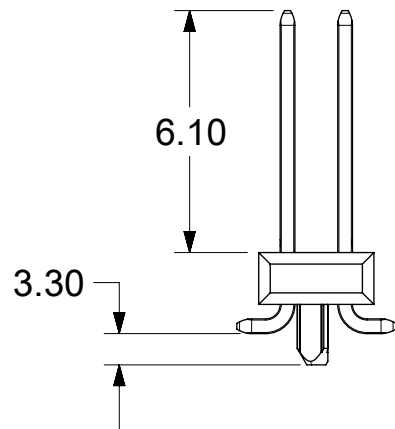

PARTS ON THIS SHEET
HAVE LONG PEGS
WITH A MATING HEIGHT OF 6.10

THIS DRAWING CONTAINS INFORMATION THAT IS PROPRIETARY TO MOLEX ELECTRONIC TECHNOLOGIES, LLC AND SHOULD NOT BE USED WITHOUT WRITTEN PERMISSION									
DIMENSION UNITS	SCALE	CURRENT REV DESC:							
mm	1:1	molex CGRID HEADER ASSY VERTICAL DUAL ROW SMT PRODUCT CUSTOMER DRAWING DOCUMENT NUMBER: 713080000-SD | DOC TYPE: PSD | DOC PART: 000 | REVISION: A6 MATERIAL NUMBER: | CUSTOMER: | SHEET NUMBER: 6 OF 10							
GENERAL TOLERANCES (UNLESS SPECIFIED)									
ANGULAR TOL	± °								
4 PLACES	±								
3 PLACES	±								
2 PLACES	± 0.13	EC NO: 643267	2020/05/29						
1 PLACE	± 0.25	DRWN: ABABUPS	2020/08/12						
0 PLACES	± 0.0	CHK'D: MRAMAKRISHNA	2020/08/12						
DRAFT WHERE APPLICABLE MUST REMAIN WITHIN DIMENSIONS		THIRD ANGLE PROJECTION		DRAWING	SERIES				
		B-SIZE		71308