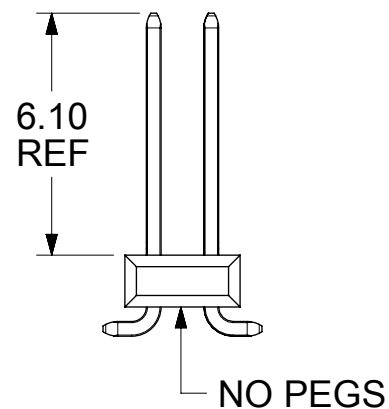

PARTS ON THIS SHEET ARE
WITHOUT PEGS
WITH 6.10 MATING LENGTH
CONTINUED FROM SHEET 2

THIS DRAWING CONTAINS INFORMATION THAT IS PROPRIETARY TO MOLEX ELECTRONIC TECHNOLOGIES, LLC AND SHOULD NOT BE USED WITHOUT WRITTEN PERMISSION									
DIMENSION UNITS	SCALE	CURRENT REV DESC:							
mm	1:1	molex CGRID HEADER ASSY VERTICAL DUAL ROW SMT PRODUCT CUSTOMER DRAWING DOCUMENT NUMBER: 713080000-SD | DOC TYPE: PSD | DOC PART: 000 | REVISION: A6 MATERIAL NUMBER: | CUSTOMER: | SHEET NUMBER: 4 OF 10							
GENERAL TOLERANCES (UNLESS SPECIFIED)									
ANGULAR TOL	± °								
4 PLACES	±								
3 PLACES	±								
2 PLACES	± 0.13	EC NO: 643267		2020/05/29					
1 PLACE	± 0.25	DRWN: ABABUPS		2020/08/12					
0 PLACES	± 0.0	CHK'D: MRAMAKRISHNA		2020/08/12					
DRAFT WHERE APPLICABLE MUST REMAIN WITHIN DIMENSIONS		THIRD ANGLE PROJECTION		DRAWING		SERIES		MATERIAL NUMBER	
		B-SIZE		71308