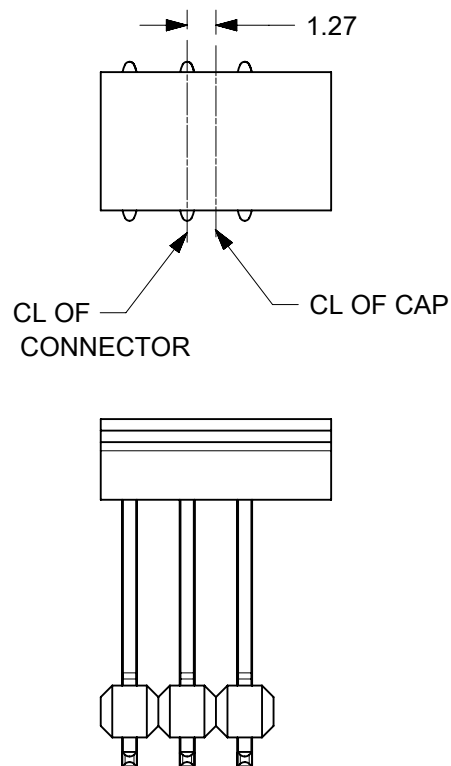

PCB LAYOUT: COMPONENT SIDE  
(FOR CKT 04,06 AND 08 REFER SHEET 2)

PEG OPTIONS  
NO PEG  
1.40 = SHORT PEG  
3.30 = LONG PEG

SOLDER PAD FOR CKTS WITHOUT PEGS

NOTES:

- HOUSING MATERIAL: LCP, UL 94V-0 COLOR: BLACK  
PIN MATERIAL: COPPER ALLOY
- FINISH:  
124 = BRIGHT TIN: 3.81 MICROMETERS MIN OVER MATTE NICKEL  
207 = SELECT GOLD: 0.38 MICROMETERS MIN IN CONTACT AREA  
SELECT BRIGHT TIN: 2.0 MICROMETERS MIN IN SMT TAIL BOTH OVER NICKEL.  
206 = SELECT GOLD: 0.75 MICROMETERS MIN IN CONTACT AREA  
SELECT BRIGHT TIN: 2.0 MICROMETERS MIN IN SMT TAIL BOTH OVER NICKEL.  
197 = REFLOW MATTE TIN: 1.52 MICROMETERS MIN OVER MATTE NICKEL  
222 = MATTE TIN: 2.54 MICROMETERS MIN OVER MATTE NICKEL  
118 = BRIGHT TIN: 1.52 MICROMETERS MIN OVER NICKEL
- PRODUCT SPECIFICATION: PS-71308
- PACKAGING SPECIFICATION: SEE CHART
- COSMETIC SPECIFICATION: PS-45499-002 CLASS B
- SOLDERABILITY SPECIFICATION: SMES-152

PICK AND PLACE CAP POSITION TO CONNECTOR

FOR CKT 04 and 08

FOR CKT 06

FOR CKT 12,16,20,24,28,32,36,40,44,48,52,56,60  
64,68,72,76,80,84,88,92,96 and 100

FOR CKT 10,14,18,22,26,30,34,38,42,46,50,54,58  
62,66,70,74,78,82,86,90,94 and 98