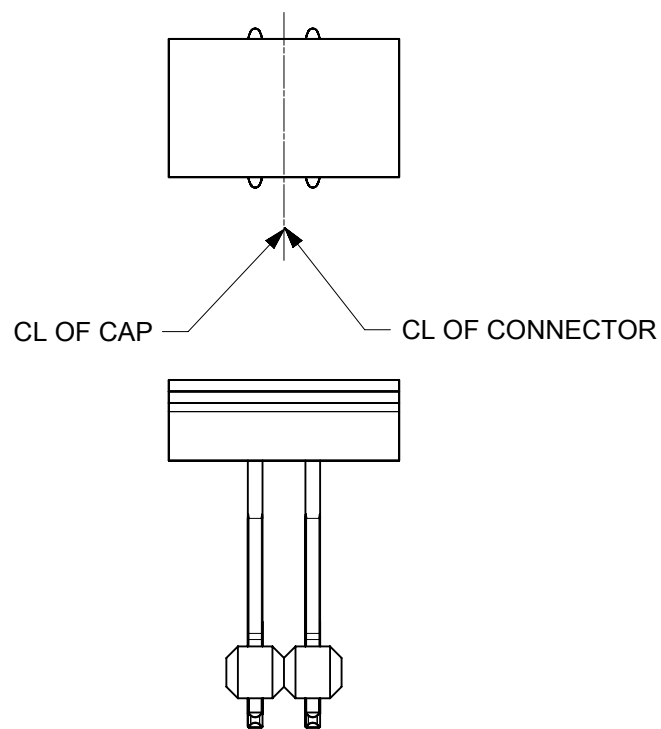

PICK AND PLACE CAP POSITION TO CONNECTOR

FOR CKT 04 and 08