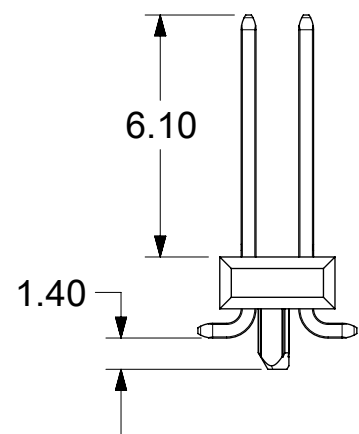

10	9	8	7	6	5	4	3	2	1
	PLATING:	124 - BRIGHT TIN	124 - BRIGHT TIN	206 - 0.76 SGOLD	206 - 0.76 SGOLD	118 - BRIGHT TIN	118 - BRIGHT TIN			
	PACKAGING:	TUBE 713080001-PK	T&R 713080000-PK STYLE C	TUBE 713080001-PK	T&R 713080000-PK STYLE C	TUBE 713080001-PK	T&R 713080000-PK STYLE C			
	PICK AND PLACE CAPS	NO	YES	NO	YES	NO	YES			
	CKTS:	MATERIAL NO	MATERIAL NO	MATERIAL NO	MATERIAL NO	MATERIAL NO	MATERIAL NO	MATERIAL NO	MATERIAL NO	
	4			015-91-1048	015-91-6047					
	6	71308-6106	71308-6206	015-91-1068	015-91-6067	71308-6706	71308-6806			
	8	71308-6108	71308-6208	015-91-1088	015-91-6087	71308-6708	71308-6808			
	10	71308-6110	71308-6210	015-91-1108	015-91-6107	71308-6710	71308-6810			
	12			015-91-1128						
	14			015-91-1148	015-91-6147					
	16			015-91-1168	015-91-6167					
	18			015-91-1188						
	20			015-91-1208	015-91-6207					
	22			015-91-1228						
	24			015-91-1248						
	26	71308-6126		015-91-1268		71308-6726				
	28			015-91-1288						
	30			015-91-1308						
	32			015-91-1328						
	34			015-91-1348						
	36			015-91-1368						
	38			015-91-1388						
	40			015-91-1408						
	42			015-91-1428						
	44			015-91-1448						
	46			015-91-1468						
	48			015-91-1488						
	50			015-91-1508	015-91-6507					
	52			015-91-1528						
	54			015-91-1548						
	56			015-91-1568						
	58			015-91-1588						
	60			015-91-1608						
	62			015-91-1628						
	64			015-91-1648						
	66			015-91-1668						
	68			015-91-1688						
	70			015-91-1708						
	72			015-91-1728						
	74			015-91-1748						
	76			015-91-1768						
	78			015-91-1788						
	80			015-91-1808						
	100			71308-6100						

PARTS ON THIS SHEET HAVE SHORT PEGS WITH A MATING HEIGHT OF 6.10

THIS DRAWING CONTAINS INFORMATION THAT IS PROPRIETARY TO MOLEX ELECTRONIC TECHNOLOGIES, LLC AND SHOULD NOT BE USED WITHOUT WRITTEN PERMISSION										
DIMENSION UNITS	SCALE	CURRENT REV DESC:								
mm	1:1									
GENERAL TOLERANCES (UNLESS SPECIFIED)		EC NO: 643267			CGRID HEADER ASSY VERTICAL DUAL ROW SMT					
ANGULAR TOL	± °	DRWN: ABABUPS 2020/05/29								
4 PLACES	±	CHK'D: MRAMAKRISHNA 2020/08/12								
3 PLACES	±	APPR: MRAMAKRISHNA 2020/08/12			PRODUCT CUSTOMER DRAWING					
2 PLACES	± 0.13	INITIAL REVISION:			DOCUMENT NUMBER					
1 PLACE	± 0.25	DRWN: KSAMIEC 2017/09/07			713080000-SD			DOC TYPE	DOC PART	REVISION
0 PLACES	± 0.0	APPR: FSMITH 2018/07/03						PSD	000	A6
DRAFT WHERE APPLICABLE MUST REMAIN WITHIN DIMENSIONS	THIRD ANGLE PROJECTION	DRAWING	SERIES	MATERIAL NUMBER	CUSTOMER			SHEET NUMBER		
		B-SIZE	71308					8 OF 10