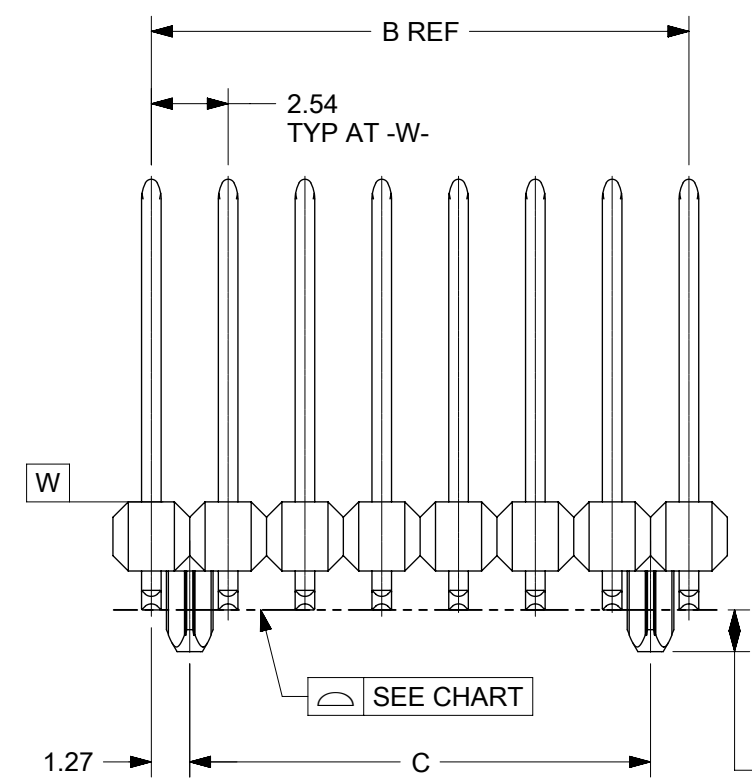

PCB LAYOUT: COMPONENT SIDE  
(FOR CKT 04,06 AND 08 REFER SHEET 2)

PEG OPTIONS  
NO PEG  
1.40 = SHORT PEG  
3.30 = LONG PEG

SOLDER PAD FOR CKTS WITHOUT PEGS

NOTES:

- HOUSING MATERIAL: LCP, UL 94V-0 COLOR: BLACK  
PIN MATERIAL: COPPER ALLOY
- FINISH:  
124 = BRIGHT TIN: 3.81 MICROMETERS MIN OVER MATTE NICKEL  
207 = SELECT GOLD: 0.38 MICROMETERS MIN IN CONTACT AREA  
SELECT BRIGHT TIN: 2.0 MICROMETERS MIN IN SMT TAIL BOTH OVER NICKEL.  
206 = SELECT GOLD: 0.75 MICROMETERS MIN IN CONTACT AREA  
SELECT BRIGHT TIN: 2.0 MICROMETERS MIN IN SMT TAIL BOTH OVER NICKEL.  
197 = REFLOW MATTE TIN: 1.52 MICROMETERS MIN OVER MATTE NICKEL  
222 = MATTE TIN: 2.54 MICROMETERS MIN OVER MATTE NICKEL  
118 = BRIGHT TIN: 1.52 MICROMETERS MIN OVER NICKEL
- PRODUCT SPECIFICATION: PS-71308
- PACKAGING SPECIFICATION: SEE CHART
- COSMETIC SPECIFICATION: PS-45499-002 CLASS B
- SOLDERABILITY SPECIFICATION: SMES-152