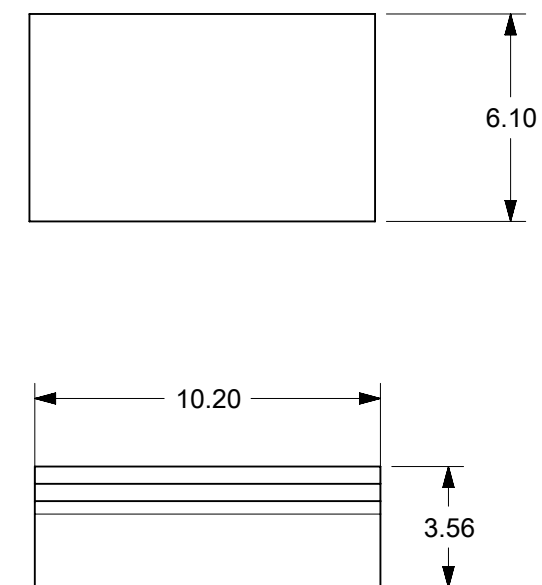

PICK AND PLACE CAP DIMENSIONS

KEEP OUT ZONE FOR CKT 04, 06 and 08  
AS CAP DIM IS LARGER THAN PART DIM

|   |  |                        |  |   |  |        |  |                 |  |
|---|--|------------------------|--|---|--|--------|--|-----------------|--|
| THIS DRAWING CONTAINS INFORMATION THAT IS PROPRIETARY TO MOLEX ELECTRONIC TECHNOLOGIES, LLC AND SHOULD NOT BE USED WITHOUT WRITTEN PERMISSION |  |                        |  |   |  |        |  |                 |  |
| DIMENSION UNITS   |  | SCALE                  |  | CURRENT REV DESC:   |  |        |  |                 |  |
| mm  |  | 5:1                    |  | <b>molex</b><br>CGRID HEADER ASSY VERTICAL DUAL ROW SMT<br>PRODUCT CUSTOMER DRAWING<br>DOCUMENT NUMBER: 713080000-SD   DOC TYPE: PSD   DOC PART: 000   REVISION: A6<br>MATERIAL NUMBER:   CUSTOMER:   SHEET NUMBER: 2 OF 10 |  |        |  |                 |  |
| GENERAL TOLERANCES (UNLESS SPECIFIED)   |  |                        |  |   |  |        |  |                 |  |
| ANGULAR TOL ± °   |  |                        |  |   |  |        |  |                 |  |
| 4 PLACES ±  |  |                        |  |   |  |        |  |                 |  |
| 3 PLACES ±  |  |                        |  |   |  |        |  |                 |  |
| 2 PLACES ± 0.13   |  |                        |  |   |  |        |  |                 |  |
| 1 PLACE ± 0.25  |  |                        |  |   |  |        |  |                 |  |
| 0 PLACES ± 0.0  |  |                        |  |   |  |        |  |                 |  |
| DRAFT WHERE APPLICABLE MUST REMAIN WITHIN DIMENSIONS  |  | THIRD ANGLE PROJECTION |  | DRAWING   |  | SERIES |  | MATERIAL NUMBER |  |
|   |  |                        |  | A3-SIZE   |  | 71308  |  |                 |  |