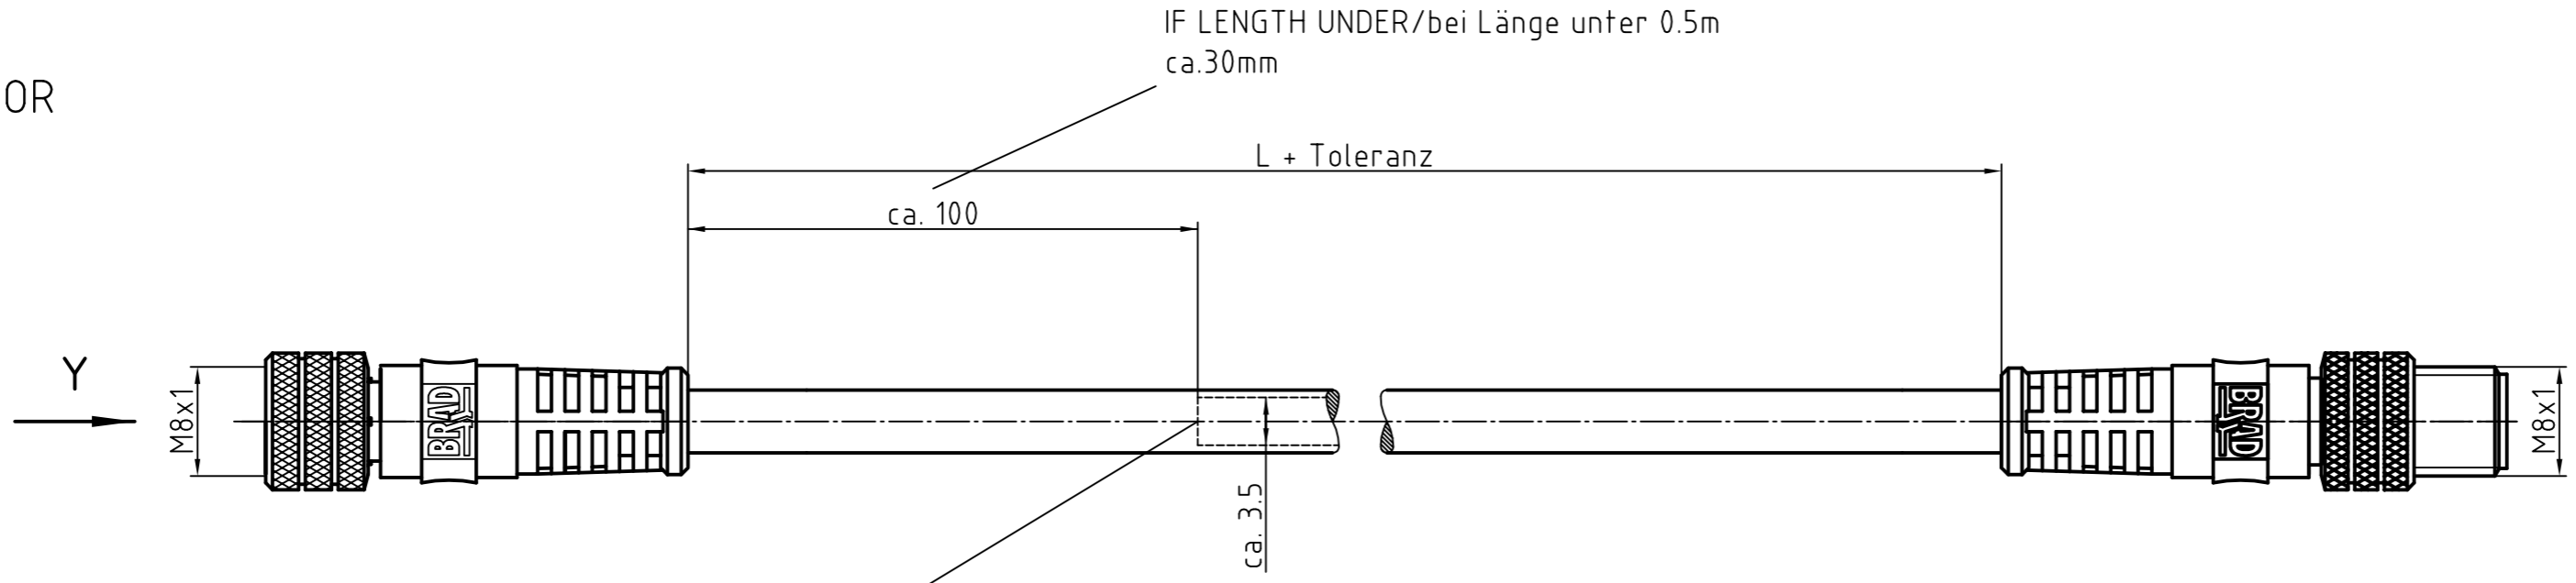

VIEW Y
MATING SIDE
FEMALE CABLE CONNECTOR
Ansicht Y
Steckseite
Kabeldose

VIEW X
MATING SIDE
MALE CABLE CONNECTOR
Ansicht X
Steckseite
Kabelstecker

CABLE PRINTING:
Kabelbedruckung: Woodhead Connectivity GmbH

120087-XXXX X..
ENGINEERING NO.

PROD. DATE AS DEFINED IN
Fertigungsdatum gemäß
WN 00001

SAP-NUMBER	ENGINEERING NO.	DESCRIPTION	OVERMOLD COLOR	LENGTH
SAP-Nummer	Engineering Nr.	Beschreibung	Umspritzungsfarbe	Länge
1200875342	120087-5342	M8-4P-F/M-STR-D/E-PVC-1M	BLACK/schwarz	1M
1200875343	120087-5343	M8-4P-F/M-STR-D/E-PVC-2M	BLACK/schwarz	2M
1200875344	120087-5344	M8-4P-F/M-STR-D/E-PVC-3M	BLACK/schwarz	3M
1200875345	120087-5345	M8-4P-F/M-STR-D/E-PVC-4M	BLACK/schwarz	4M
1200875346	120087-5346	M8-4P-F/M-STR-D/E-PVC-5M	BLACK/schwarz	5M

BASICALLY COLORE
(TRANSLATION)
Prinzipielle Farbtabelle
(Übersetzung)

TOLERANCE LEVEL L: CABLE LENGTH VISIBLE		BU/ BLUE	bl/blau
Toleranzen Maß L: sichtbare Kabellänge		WH/ WHITE	ws/weiß
bei M8 , M12 und M12U		GN/ GREEN	gn/grün
von 0 bis 0.6 m:	±10 mm	GY/ GREY	gr/ grau
über 0.6 bis 1 m:	+30 / -10 mm	PK/ PINK	rs/ rosa
über 1 bis 5 m:	±25 mm	YE/ YELLOW	ge/ gelb
über 5 bis 20 m:	±30 mm	RD/ RED	rt/ rot
über 20 m:	±50 mm	BK/ BLACK	sw/schwarz
		VT/ VIOLET	vi/ violett
		BN/ BROWN	bn/ braun

(...) DIM. FOR INFORMATION
(...) Informationsmaß

DESCRIPTION EC NO: WEU2009-0313 DRWN: LSTEMMLE 24.03.09 CHKD: JKO 2008/08/25 APPR: REISSNER 2009/03/25	QUALITY SYMBOLS ▽ = 0 ▽/C = 0	GENERAL TOLERANCES (UNLESS SPECIFIED)		DIMENSION STYLE MM		SCALE 2:1	DESIGN UNITS METRIC		FIRST ANGLE PROJECTION	
						DRAWN BY DATE LS 2009/03/24		M8-4P-F/M-STR-D/E-PVC-XM M8-4P-BU-UEB-Z-M8-ST-Z ---- MOLEX INCORPORATED		
						CHECKED BY DATE JKO 2009/03/24				
						APPROVED BY DATE RE 2009/03/23				
1	REV	DRAFT WHERE APPLICABLE MUST REMAIN WITHIN DIMENSIONS		MATERIAL NO.		DOCUMENT NO. SD-120087-003		SHEET NO. 1 OF 1		
				SIZE A2		THIS DRAWING CONTAINS INFORMATION THAT IS PROPRIETARY TO MOLEX INCORPORATED AND SHOULD NOT BE USED WITHOUT WRITTEN PERMISSION				