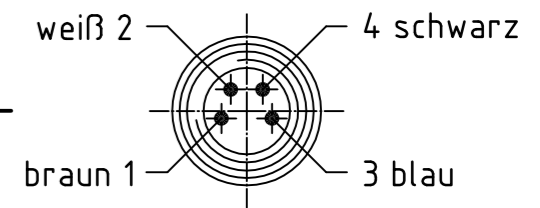

VIEW Y
MATING SIDE
FEMALE CABLE CONNECTOR
Ansicht Y
Steckseite
Kabeldose

VIEW X
MATING SIDE
MALE CABLE CONNECTOR
Ansicht X
Steckseite
Kabelstecker

CABLE PRINTING:
Kabelbedruckung: Woodhead Connectivity GmbH

120087-XXXX X..
ENGINEERING NO.

PROD. DATE AS DEFINED IN
Fertigungsdatum gemäß
WN 00001

SAP-NUMBER	ENGINEERING NO.	DESCRIPTION	OVERMOLD COLOR	LENGTH
SAP-Nummer	Engineering Nr.	Beschreibung	Umspritzungsfarbe	Länge
1200875342	120087-5342	M8-4P-F/M-STR-D/E-PVC-1M	BLACK/schwarz	1M
1200875343	120087-5343	M8-4P-F/M-STR-D/E-PVC-2M	BLACK/schwarz	2M
1200875344	120087-5344	M8-4P-F/M-STR-D/E-PVC-3M	BLACK/schwarz	3M
1200875345	120087-5345	M8-4P-F/M-STR-D/E-PVC-4M	BLACK/schwarz	4M
1200875346	120087-5346	M8-4P-F/M-STR-D/E-PVC-5M	BLACK/schwarz	5M

BASICALLY COLORE
(TRANSLATION)
Prinzipielle Farbtabelle
(Übersetzung)

TOLERANCE LEVEL L: CABLE LENGTH VISIBLE		BU/ BLUE	bl/blau
Toleranzen Maß L: sichtbare Kabellänge		WH/ WHITE	ws/weiß
bei M8 , M12 und M12U		GN/ GREEN	gn/grün
von 0 bis 0.6 m:	±10 mm	GY/ GREY	gr/ grau
über 0.6 bis 1 m:	+30 / -10 mm	PK/ PINK	rs/ rosa
über 1 bis 5 m:	±25 mm	YE/ YELLOW	ge/ gelb
über 5 bis 20 m:	±30 mm	RD/ RED	rt/ rot
über 20 m:	±50 mm	BK/ BLACK	sw/schwarz
		VT/ VIOLET	vi/ violett
		BN/ BROWN	bn/ braun

(...) DIM. FOR INFORMATION
(...) Informationsmaß

DESCRIPTION EC NO: WEU2009-0313 DRWN: LSTEMMLE 24.03.09 CHKD: JKO 2008/08/25 APPR: REISSNER 2009/03/25	QUALITY SYMBOLS ▽ = 0 ▽/C = 0	GENERAL TOLERANCES (UNLESS SPECIFIED)		DIMENSION STYLE MM		SCALE 2:1	DESIGN UNITS METRIC		FIRST ANGLE PROJECTION	
						DRAWN BY DATE LS 2009/03/24		M8-4P-F/M-STR-D/E-PVC-XM M8-4P-BU-UEB-Z-M8-ST-Z ---- MOLEX INCORPORATED		
						CHECKED BY DATE JKO 2009/03/24				
						APPROVED BY DATE RE 2009/03/23				
1	REV	DRAFT WHERE APPLICABLE MUST REMAIN WITHIN DIMENSIONS		MATERIAL NO.		DOCUMENT NO. SD-120087-003		SHEET NO. 1 OF 1		
				SIZE A2		THIS DRAWING CONTAINS INFORMATION THAT IS PROPRIETARY TO MOLEX INCORPORATED AND SHOULD NOT BE USED WITHOUT WRITTEN PERMISSION				