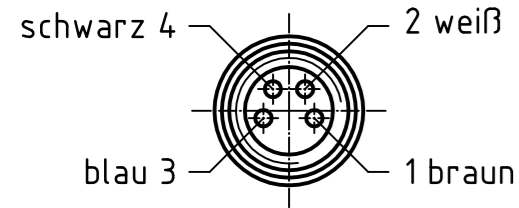

VIEW Y
MATING SIDE
FEMALE CABLE CONNECTOR
Ansicht Y
Steckseite
Kabeldose

VIEW X
MATING SIDE
MALE CABLE CONNECTOR
Ansicht X
Steckseite
Kabelstecker

CABLE PRINTING:
Kabelbedruckung: Woodhead Connectivity GmbH

120087-XXXX X..
ENGINEERING NO.

PROD. DATE AS DEFINED IN
Fertigungsdatum gemäß
WN 00001

SAP-NUMBER	ENGINEERING NO.	DESCRIPTION	OVERMOLD COLOR	LENGTH
SAP-Nummer	Engineering Nr.	Beschreibung	Umspritzungsfarbe	Länge
1200875342	120087-5342	M8-4P-F/M-STR-D/E-PVC-1M	BLACK/schwarz	1M
1200875343	120087-5343	M8-4P-F/M-STR-D/E-PVC-2M	BLACK/schwarz	2M
1200875344	120087-5344	M8-4P-F/M-STR-D/E-PVC-3M	BLACK/schwarz	3M
1200875345	120087-5345	M8-4P-F/M-STR-D/E-PVC-4M	BLACK/schwarz	4M
1200875346	120087-5346	M8-4P-F/M-STR-D/E-PVC-5M	BLACK/schwarz	5M

BASICALLY COLORE
(TRANSLATION)
Prinzipielle Farbtabelle
(Übersetzung)

TOLERANCE LEVEL L: CABLE LENGTH VISIBLE		BU/ BLUE	bl/blau
Toleranzen Maß L: sichtbare Kabellänge		WH/ WHITE	ws/weiß
bei M8 , M12 und M12U		GN/ GREEN	gn/grün
von 0 bis 0.6 m:	±10 mm	GY/ GREY	gr/ grau
über 0.6 bis 1 m:	+30 / -10 mm	PK/ PINK	rs/ rosa
über 1 bis 5 m:	±25 mm	YE/ YELLOW	ge/ gelb
über 5 bis 20 m:	±30 mm	RD/ RED	rt/ rot
über 20 m:	±50 mm	BK/ BLACK	sw/schwarz
		VT/ VIOLET	vi/ violett
		BN/ BROWN	bn/ braun

(...) DIM. FOR INFORMATION
(...) Informationsmaß

DESCRIPTION EC NO: WEU2009-0313 DRWN: LSTEMMLE 24.03.09 CHKD: JKO 2008/08/25 APPR: REISSNER 2009/03/25	QUALITY SYMBOLS ▽ = 0 ▽/C = 0	GENERAL TOLERANCES (UNLESS SPECIFIED)		DIMENSION STYLE MM		SCALE 2:1	DESIGN UNITS METRIC		FIRST ANGLE PROJECTION	
						DRAWN BY DATE LS 2009/03/24		M8-4P-F/M-STR-D/E-PVC-XM M8-4P-BU-UEB-Z-M8-ST-Z ---- MOLEX INCORPORATED		
						CHECKED BY DATE JKO 2009/03/24				
						APPROVED BY DATE RE 2009/03/23				
1	REV	DRAFT WHERE APPLICABLE MUST REMAIN WITHIN DIMENSIONS		MATERIAL NO.		DOCUMENT NO. SD-120087-003		SHEET NO. 1 OF 1		
				SIZE A2		THIS DRAWING CONTAINS INFORMATION THAT IS PROPRIETARY TO MOLEX INCORPORATED AND SHOULD NOT BE USED WITHOUT WRITTEN PERMISSION				