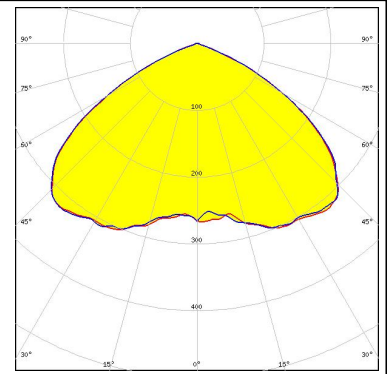

STRADA-SQ-C

Beam for area and street lighting such as parks and pedestrian walkways. Version with location pins. Assembly with installation tape.

TECHNICAL SPECIFICATIONS:

Dimensions	25.0 mm
Height	9.9 mm
Fastening	tape, pin
Colour	clear
Box size	476 x 273 x 292 mm
Box weight	8.1 kg
Quantity in Box	2058 pcs
ROHS compliant	yes ⓘ

MATERIAL SPECIFICATIONS:

Component	Type	Material	Colour
STRADA-SQ-C	Single lens	PMMA	clear
ROSE-TAPE	Tape	PU tape	black

PHOTOMETRIC DATA (SIMULATED):

	
LED	LUXEON M/MX
FWHM	119.0°
Efficiency	95 %
Peak intensity	0.327 cd/lm
LEDs/each optic	1
Light colour	White
Required components:	

GENERAL INFORMATION:

NOTE: The typical beam angle will be changed by different color, chip size and chip position tolerance. The typical total beam angle is the full angle measured where the luminous intensity is half of the peak value.