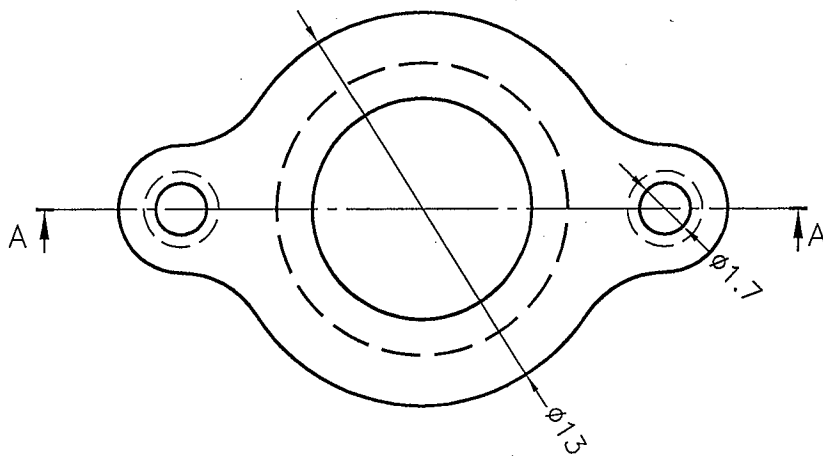

成型尺寸	公差
5mm以下	±0.2
5~20mm	±0.3
20~40mm	±0.4
40~60mm	±0.5
60~100mm	±0.8
100mm以上	±1.0

REVISIONS			
REV	DESCRIPTION	DATE	BY

PART NO.	COLOR
IRCV-1(PUE)	PURPLE
IRCV-1(T)	TRANSPARENT
IRCV-1(TBU)	TRANSPARENT BLUE

PART NUMBER		DRAWING NUMBER	
SEE ABOVE		IRCV-1	
SIZE	SCALE	UNIT	REV
A4	4:1	mm	C