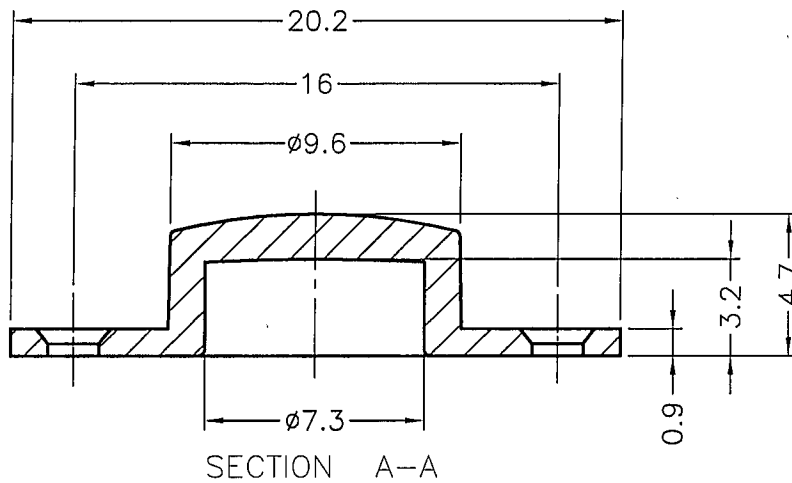

成型尺寸	公差
5mm以下	±0.2
5~20mm	±0.3
20~40mm	±0.4
40~60mm	±0.5
60~100mm	±0.8
100mm以上	±1.0

REVISIONS			
REV	DESCRIPTION	DATE	BY

PART NO.	COLOR
IRCV-1(PUE)	PURPLE
IRCV-1(T)	TRANSPARENT
IRCV-1(TBU)	TRANSPARENT BLUE

PART NUMBER		DRAWING NUMBER	
SEE ABOVE		IRCV-1	
SIZE	SCALE	UNIT	REV
A4	4:1	mm	C