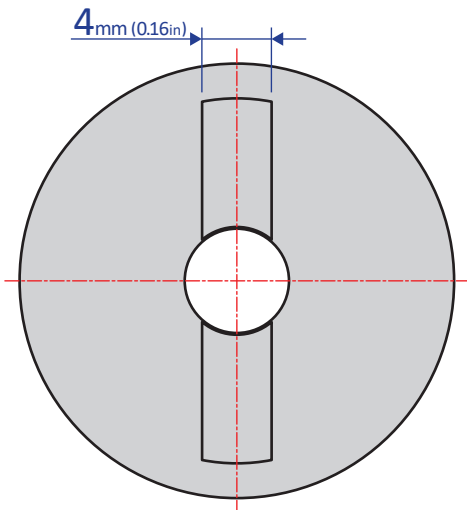

FFD-25SS Series

ROTARY/FRICTION DAMPER

Bansbach
easylift[®]

50 West Drive • Melbourne, Florida 32904
(321) 253-1999 • www.easylift.com • www.damper.net