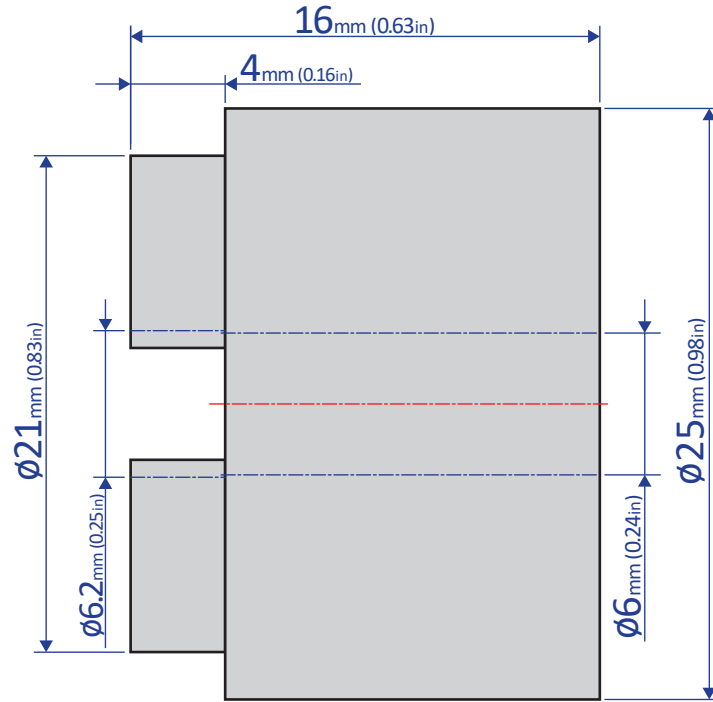

FFD-25SS Series

ROTARY/FRICTION DAMPER

Bansbach
easylift[®]

50 West Drive • Melbourne, Florida 32904
(321) 253-1999 • www.easylift.com • www.damper.net