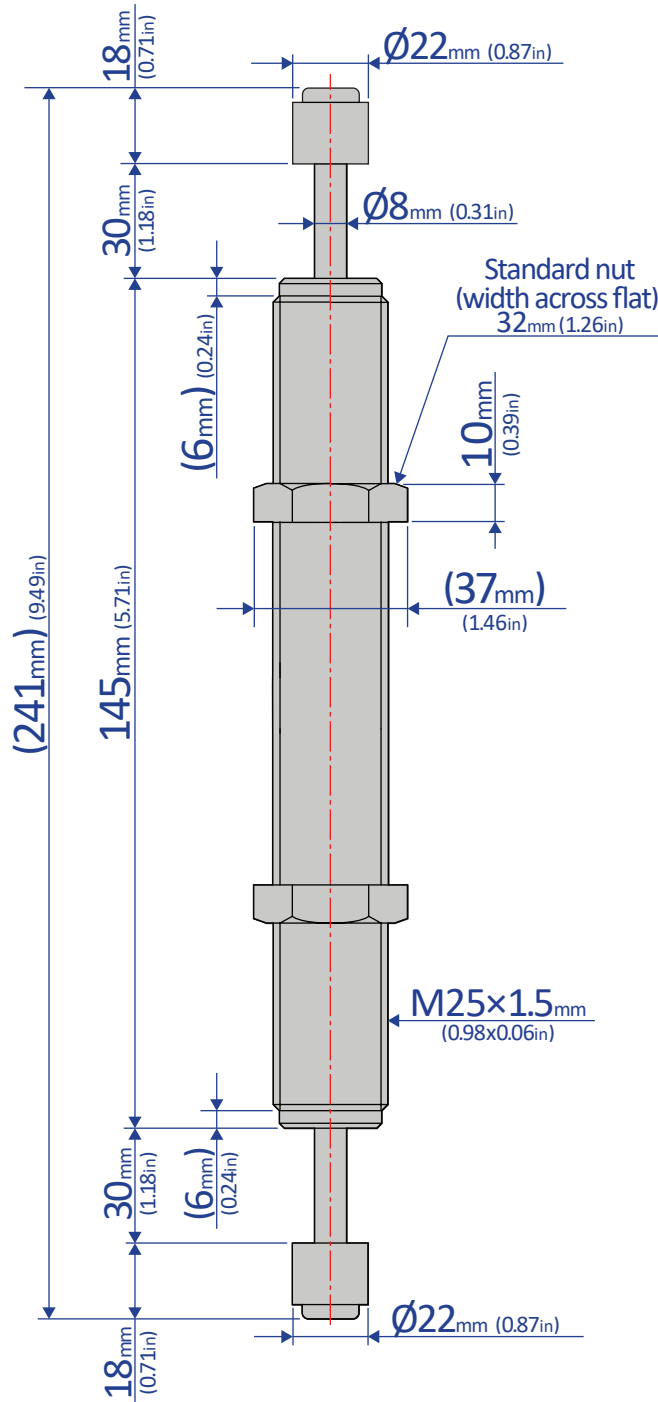

FW-2530M-C

SHOCK ABSORBER - FIXED

Bansbach
easylift[®]

50 West Drive • Melbourne, Florida 32904
(321) 253-1999 • www.easylift.com • www.damper.net