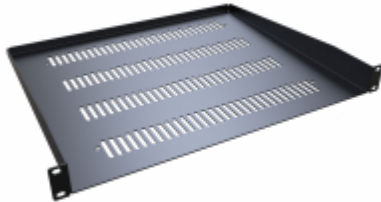

## Universal Rack Shelf *RAS Series*

Up to 200 lbs|91 kg Weight Capacity

### Features

- Constructed of 14 or 16 gauge steel.
- Universal design mounts to any standard EIA compliant rack or cabinet.
- Allows easy rack mounting of equipment or items that do not have rack mounting capabilities.
- Mounts to rack rails either as an internal shelf or external shelf/work area.
- Available in either vented or solid versions.
- Rugged textured black powder paint finish.
- TAA Compliant
- RoHS and REACH compliant
- Manufactured in North America