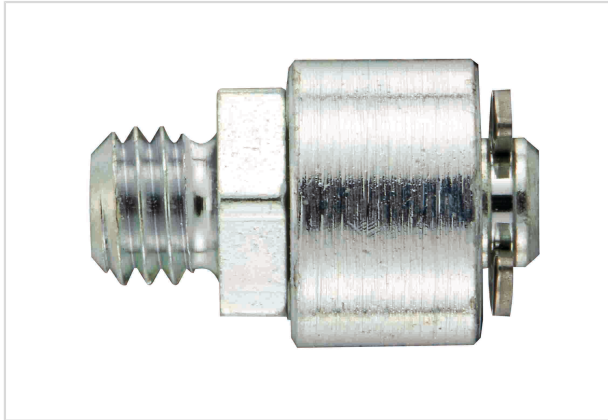

SCREW BOLT WITH REEL

Image is for illustration purposes only. Please refer to product description.

Part number	09 30 000 9957
Specification	SCREW BOLT WITH REEL
HARTING eCatalogue	https://b2b.harting.com/09300009957

Identification

Category	Accessories
Type of accessory	Female screw lock

Material properties

Material (accessories)	Steel, zinc plated
RoHS	compliant
ELV status	compliant
China RoHS	e
REACH Annex XVII substances	No
REACH ANNEX XIV substances	No
REACH SVHC substances	No
California Proposition 65 substances	Yes
California Proposition 65 substances	Nickel

Commercial data

Packaging size	100
Net weight	4.04 g
Country of origin	Germany
European customs tariff number	73181900
eCl@ss	27440392 Connector (accessories)