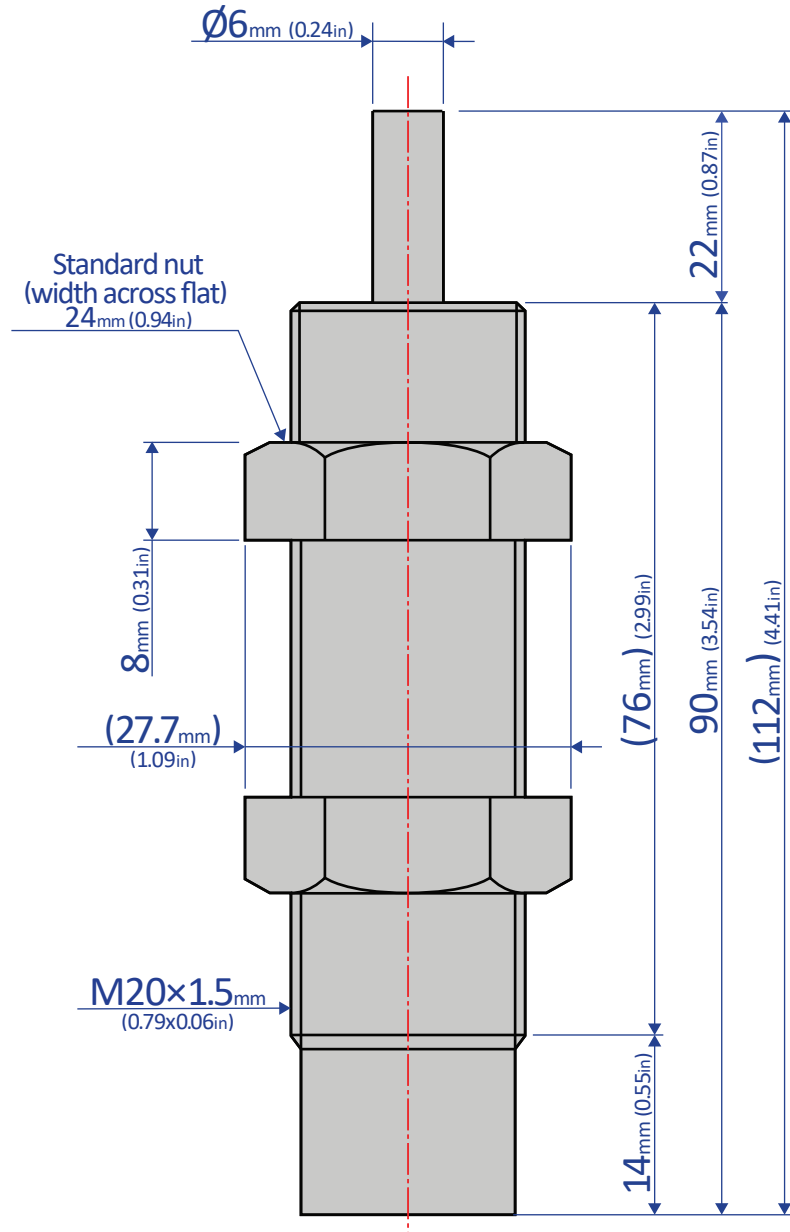

FK-2022H-S

SHOCK ABSORBER - FIXED

Bansbach
easylift[®]

50 West Drive • Melbourne, Florida 32904
(321) 253-1999 • www.easylift.com • www.damper.net