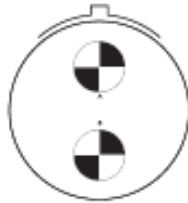

FORMAT	SOURIAU DRG N° 8D517M75SN-C	SHEET
A3		1/2

Contact Layout

75

2#8 Triax

17-75		
Ctc	X	Y
A	0	4.75
B	0	-4.75

SOURIAU shall not be liable for any non-conformity or damage due to a use of the Products which does not comply with the Specifications issued by either of the Parties or by a third party (professional recommendation, technical notice.)