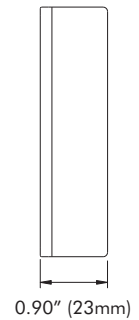

## MATERIAL / OPTICS

Finish: White, black, silver gray, satin nickel  
 Interchangeable trim ring  
 Light direction: Downlight  
 Beam angle: 110 degrees

## UNDERCABINET LIGHTING 3W PUCK LIGHT REC80-3W12V

Diameter	Height
3.34 in (85 mm)	0.86 in (22 mm)

Example: **REC80-3W12V-30-WH**

Model	Power	Voltage	CCT	Finish
<b>REC80</b>	<b>3W</b> 240 lm	<b>12V</b>	<b>30</b> 3000K	<b>WH</b> White
				<b>BK</b> Black
				<b>SG</b> Silver Gray
				<b>SN</b> Satin Nickel

## TRIM OPTIONS

---

SILVER GRAY

SATIN NICKEL

WHITE

BLACK

## DIMENSIONS

---

PHOTOMETRICS

AVERAGE BEAM ANGLE (50%):78.9 DEG