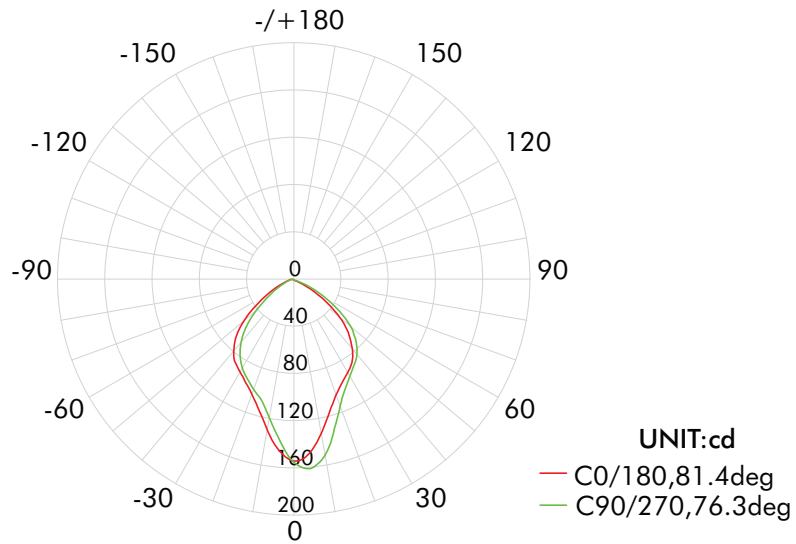

## MATERIAL / OPTICS

Finish: White, black, silver gray, satin nickel  
 Interchangeable trim ring  
 Light direction: Downlight  
 Beam angle: 110 degrees

## DIMENSIONS

---

PHOTOMETRICS

AVERAGE BEAM ANGLE (50%):78.9 DEG