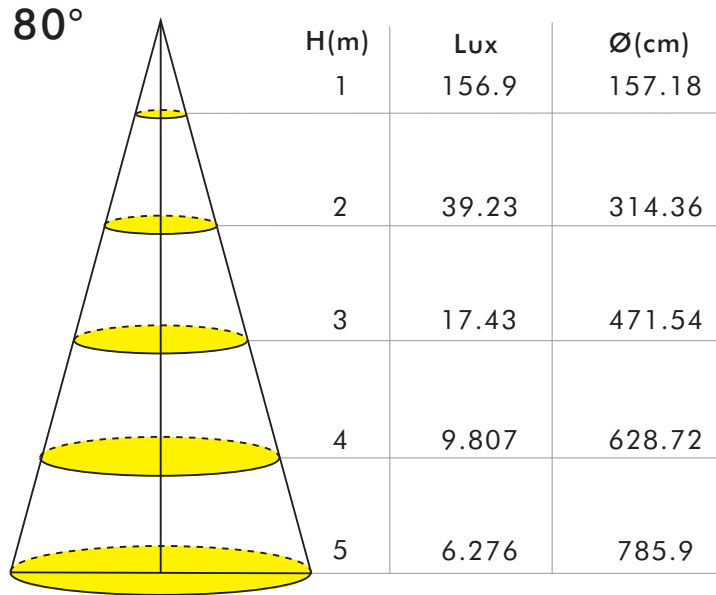

## MATERIAL / OPTICS

Finish: White, black, silver gray, satin nickel  
 Interchangeable trim ring  
 Light direction: Downlight  
 Beam angle: 110 degrees

## UNDERCABINET LIGHTING 3W PUCK LIGHT REC80-3W12V

Diameter	Height
3.34 in (85 mm)	0.86 in (22 mm)

Example: **REC80-3W12V-30-WH**

Model	Power	Voltage	CCT	Finish
<b>REC80</b>	<b>3W</b> 240 lm	<b>12V</b>	<b>30</b> 3000K	<b>WH</b> White
				<b>BK</b> Black
				<b>SG</b> Silver Gray
				<b>SN</b> Satin Nickel

## TRIM OPTIONS

---

SILVER GRAY

SATIN NICKEL

WHITE

BLACK

## DIMENSIONS

---

PHOTOMETRICS

AVERAGE BEAM ANGLE (50%):78.9 DEG