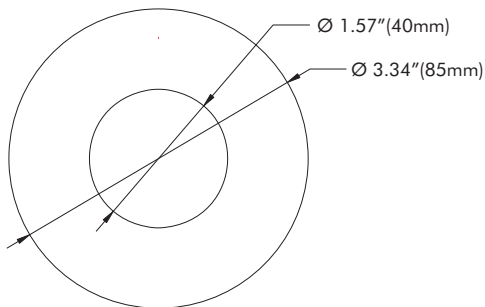

## MATERIAL / OPTICS

Finish: White, black, silver gray, satin nickel  
 Interchangeable trim ring  
 Light direction: Downlight  
 Beam angle: 110 degrees

## UNDERCABINET LIGHTING 3W PUCK LIGHT REC80-3W12V

Diameter	Height
3.34 in (85 mm)	0.86 in (22 mm)

Example: **REC80-3W12V-30-WH**

Model	Power	Voltage	CCT	Finish
<b>REC80</b>	<b>3W</b> 240 lm	<b>12V</b>	<b>30</b> 3000K	<b>WH</b> White
				<b>BK</b> Black
				<b>SG</b> Silver Gray
				<b>SN</b> Satin Nickel

## TRIM OPTIONS

---

SILVER GRAY

SATIN NICKEL

WHITE

BLACK

## DIMENSIONS

---

PHOTOMETRICS

AVERAGE BEAM ANGLE (50%):78.9 DEG