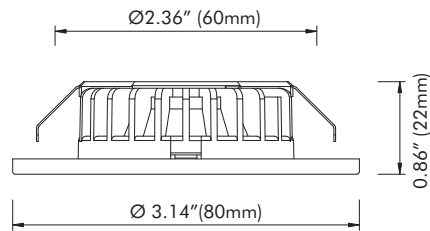

## UNDERCABINET LIGHTING 3W PUCK LIGHT REC80-3W12V

Diameter	Height
3.34 in (85 mm)	0.86 in (22 mm)

Example: **REC80-3W12V-30-WH**

Model	Power	Voltage	CCT	Finish
<b>REC80</b>	<b>3W</b> 240 lm	<b>12V</b>	<b>30</b> 3000K	<b>WH</b> White
				<b>BK</b> Black
				<b>SG</b> Silver Gray
				<b>SN</b> Satin Nickel

## DIMENSIONS

---

PHOTOMETRICS

AVERAGE BEAM ANGLE (50%):78.9 DEG