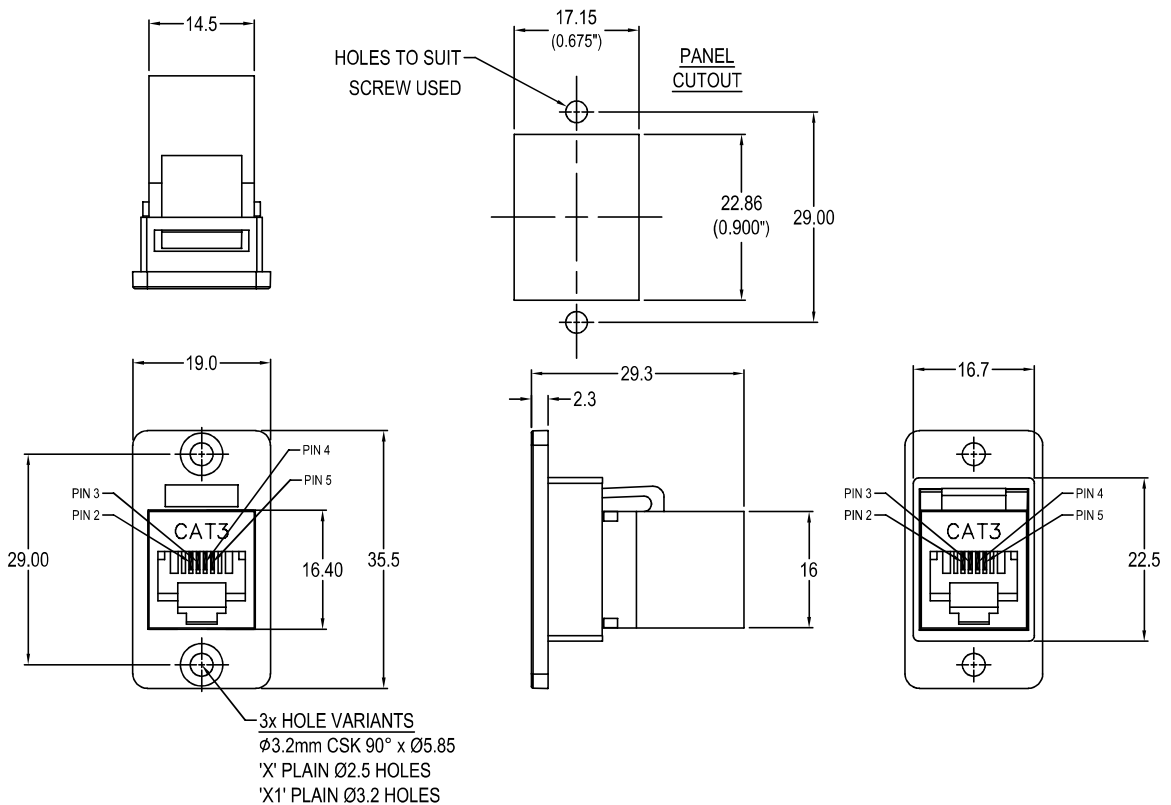

CLIFF

SLIM CAT3 RJ11 6P4C FRONT MOUNTING FEEDTHROUGH CONNECTOR

Part No.

- CP30623** SLIM FM Cat3 RJ11 6P4C Black plastic frame, CSK holes
- CP30623X** SLIM FM Cat3 RJ11 6P4C Black plastic frame, Ø2.5 PLAIN holes
- CP30623X1** SLIM FM Cat3 RJ11 6P4C Black plastic frame, Ø3.2 PLAIN holes

Feedthrough Features

- Fits standard rectangular cutout.
- Various hole mounting options.
- No soldering or punch termination. Use standard cable for each connector style.
- Low rear profile.

General:

Please note: Functionality is affected by cable quality, length and cable wiring configuration.

Material:

1. RJ11 In-Line Coupler: PC/ABS, UL 94V-0, Black colour
2. RJ11 In-Line Coupler Contact: Phosphor Bronze, 3-50 micro inches gold plating over nickel plate.
3. PCB: FR4, UL 94V-0
4. Plastic Frame: Polyamide UL94 V-2

Performance:

1. Operating temperature: Min -10°C Max +60°C