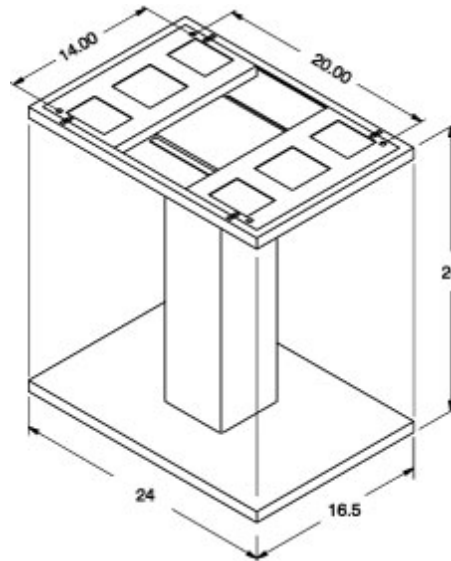

Quality Products. Service Excellence.

Pedestal S2CP Series

- Maintains NEMA rating of system.
- Formed 14 gauge steel.
- Also offered with formed 14 gauge stainless steel.
- Stiffeners added for solid stability.
- Open top and bottom provides an unobstructed wireway for pull through cabling.
- Can be mounted directly on floor or on a plinth.
- Available in light gray and stainless steel.

| Part No. | Finish |
|----------|--------------------|
| 2CLS | RAL7035 Light Gray |
| 2CSS | Stainless Steel |

Tags: Series 2000, plinth, pedestal, wiring, cabling, wireway, floor mount, stainless steel, modular, console