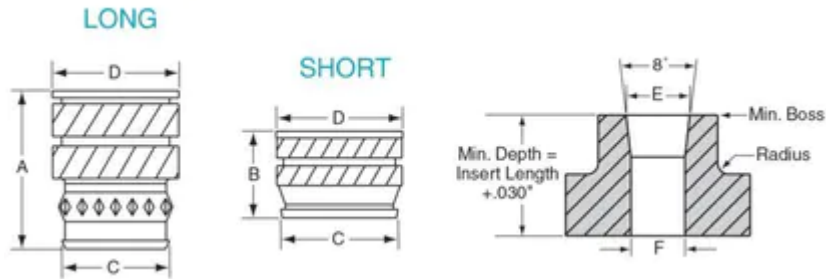

440X285H-SS

A	0.285 in
Boss Size	0.318 in
Brand	RAF
C	0.146 in
D	0.172 in
F	0.141 in
Finish	None
Length E	0.159 in
Material	Stainless Steel
Series	H
Thread Size	4-40

PRODUCT OPTIONS

Finish
None
Black Oxide (26)
Chrome - Bright (10)
Chrome - Satin (11)
Chrome over Nickel (4)
Passivate - AMS 2700 TYPE 2 (48)
Passivate - ASTM A 380- 96 (47)