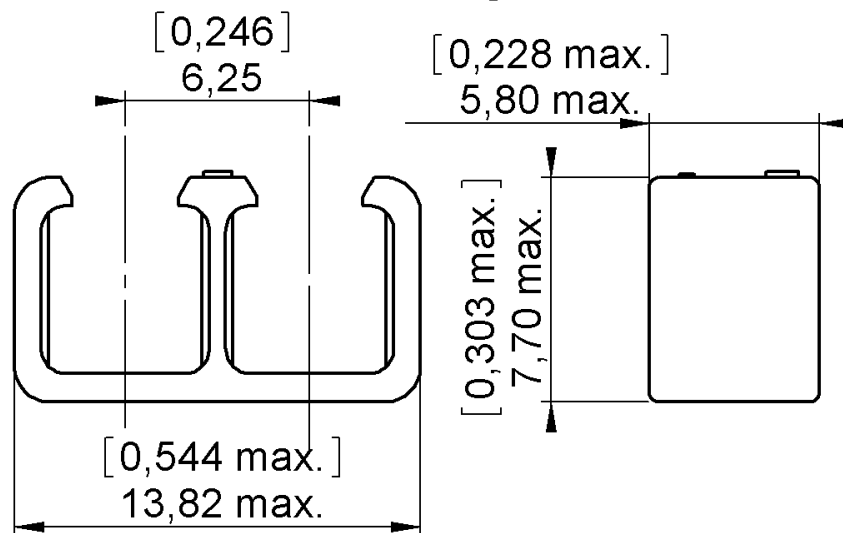

LC DUPLEX BRACE

Packaging  
100Series  
LCIssue  
05th Aug. 08Page  
1 / 1

Original dimensions in mm [inch]

**GENERAL**

- Compatible with LC RADIALL F727 connectors
- Color : green
- Flammability : V0 (UL94)
- Material : PEI
- Temperature range : -55°C / +125°C