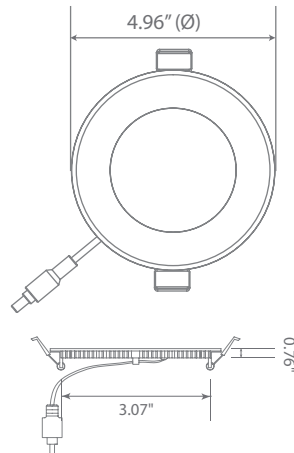

LED DLC4S-2000e

Fixture Class: 4" Slim Fixed

Product Description

LED DLC4S-2000e, made for small spaces a recessed can or tall fixture won't fit, this compact and ultra-slim downlight is designed to reduce energy costs and maintenance worries. With spring action clips and a separate junction box, this 4-inch downlight eliminates housing and makes for the easiest installation ever. Only 9 watts and available in welcoming Soft White (3000K), the DLC4S-2000e guarantees uniform light distribution with edge-lit LED technology. See Euri Lighting DLC4S-2040e for crisp Bright White (4000K) and DLC4S-2050e for luminous Cool White (5000K).

Product Features

Dimmable

Abutted & Covered

No Housing Required

Damp Rated

Product Dimensions

Product Photometric Data