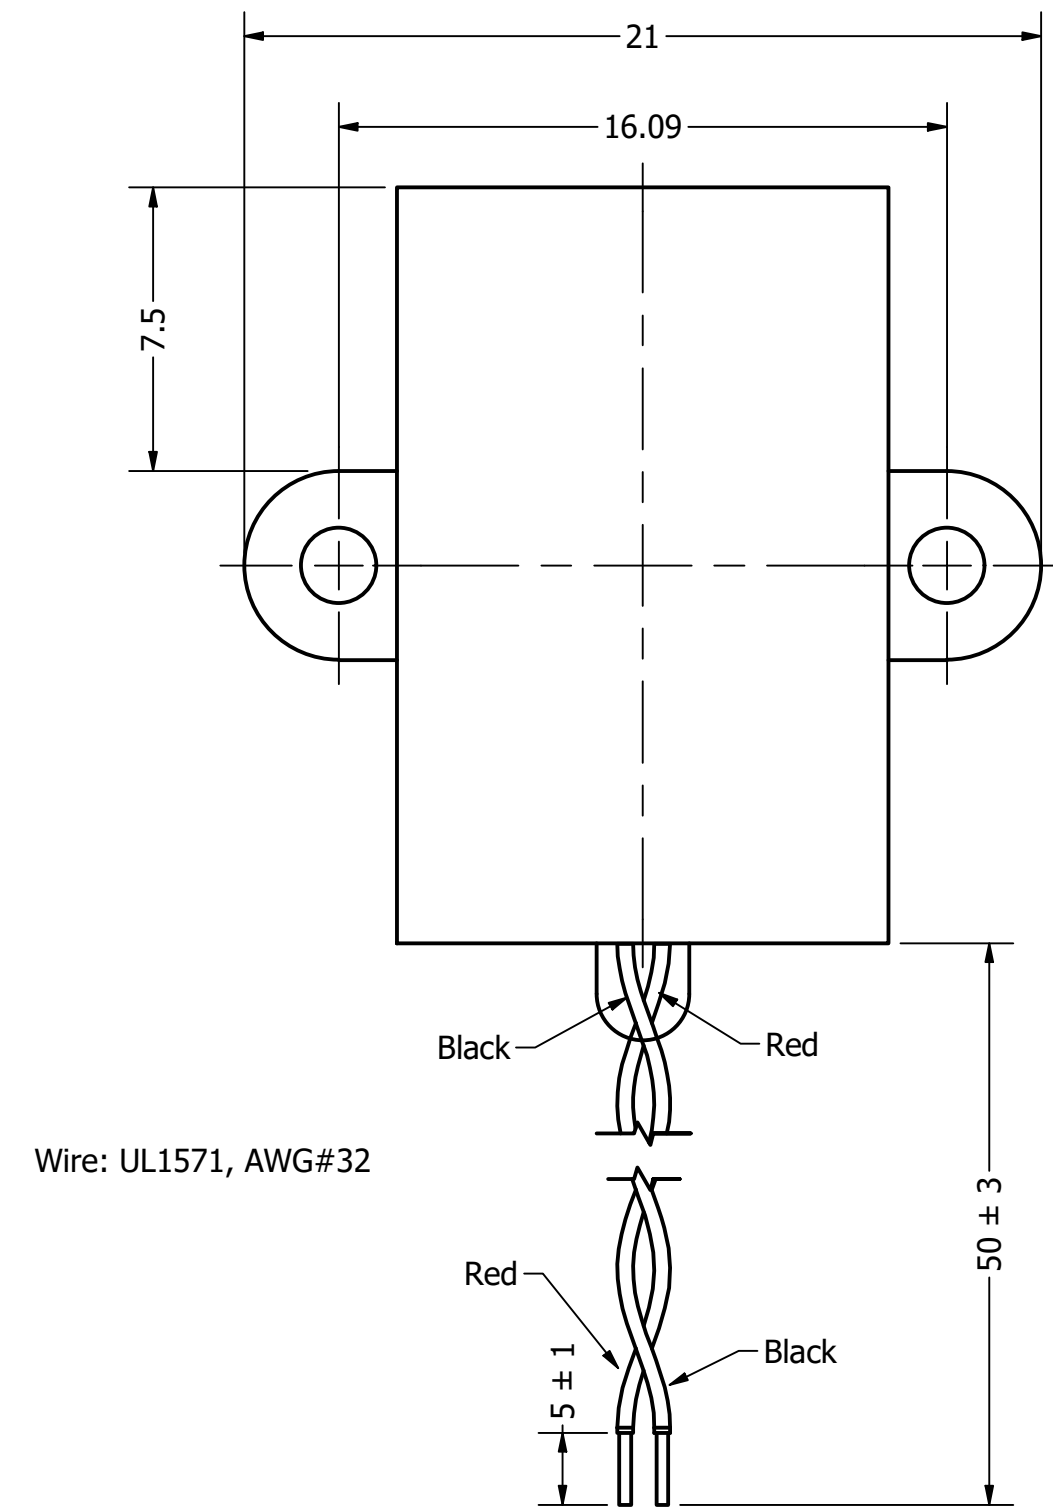

Top View

Side View

Bottom View

Items	Specifications	Conditions
Sound Pressure Level	93 ± 3	dB (@ 1W/10cm), Avg.
Resonant Frequency	500 ~ 20,000	Hz
Frequency Range	1,300	Hz
Nominal Power	0.8	W
Max. Power	1	W
Impedance	8	Ω
Cone Material	Mylar	
Mount Type	Frame Mount	
IP Rating	IP67	
Storage Temperature	-25 ~ +75	°C
Operating Temperature	-25 ~ +75	°C