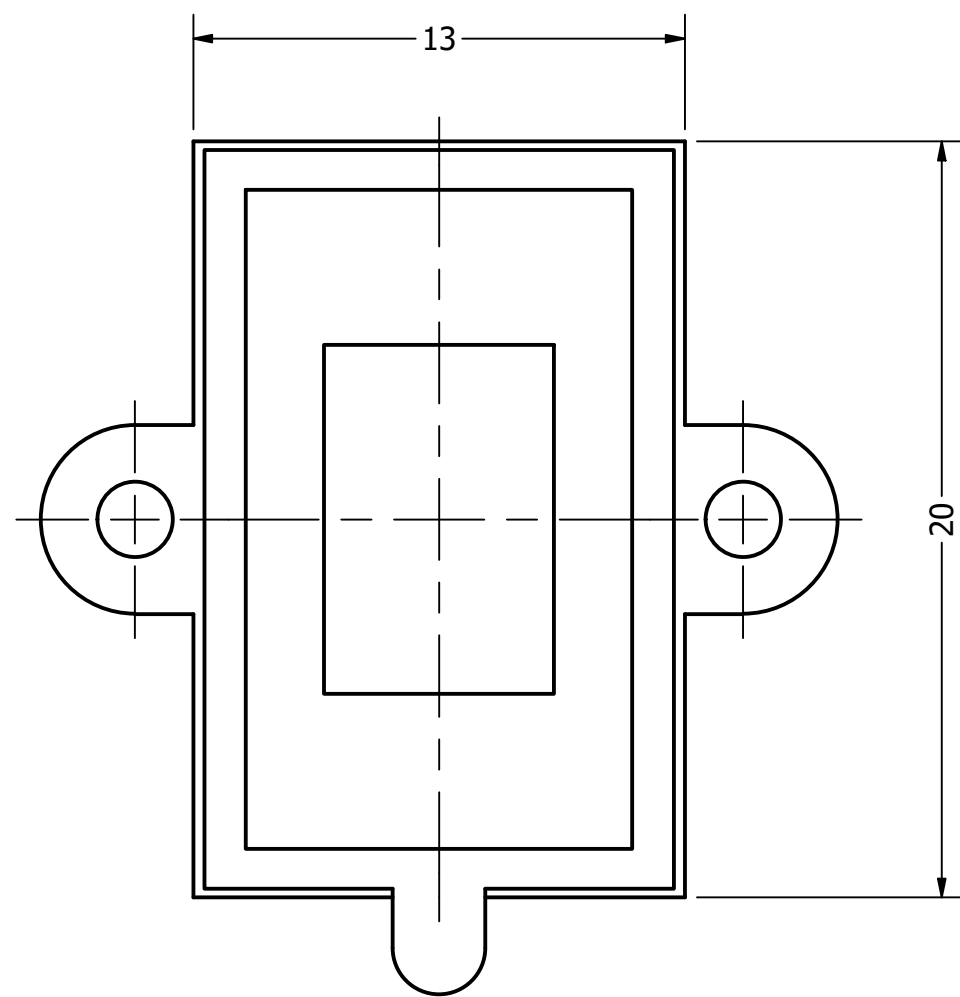

Top View

Side View

Bottom View

Items	Specifications	Conditions
Sound Pressure Level	93 ± 3	dB (@ 1W/10cm), Avg.
Resonant Frequency	500 ~ 20,000	Hz
Frequency Range	1,300	Hz
Nominal Power	0.8	W
Max. Power	1	W
Impedance	8	Ω
Cone Material	Mylar	
Mount Type	Frame Mount	
IP Rating	IP67	
Storage Temperature	-25 ~ +75	°C
Operating Temperature	-25 ~ +75	°C

REVISION HISTORY

REV	DESCRIPTION	DATE	APPROVED
	Released from Engineering	3/10/2021	J.S.

NOTES

- 1) All dimensions are in mm unless otherwise noted
- 2) All tolerances are ± 0.2 mm unless otherwise noted
- 3) All parts meet RoHS
- 4) Subject to change or redrawn without notice