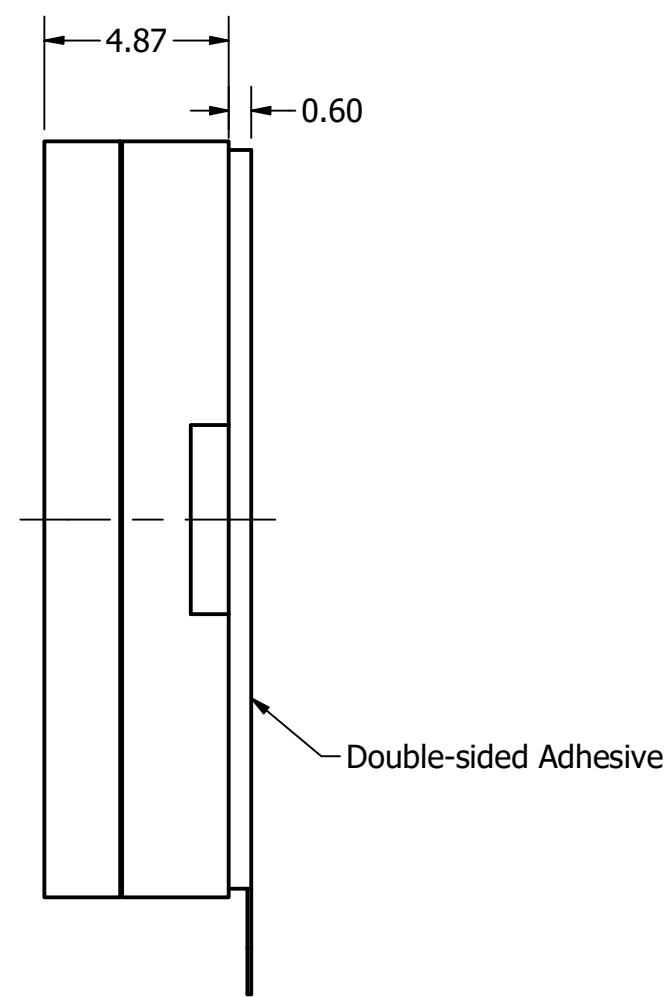

Top View

Side View

Bottom View

Items	Specifications	Conditions
Sound Pressure Level	93 ± 3	dB (@ 1W/10cm), Avg.
Resonant Frequency	500 ~ 20,000	Hz
Frequency Range	1,300	Hz
Nominal Power	0.8	W
Max. Power	1	W
Impedance	8	Ω
Cone Material	Mylar	
Mount Type	Frame Mount	
IP Rating	IP67	
Storage Temperature	-25 ~ +75	°C
Operating Temperature	-25 ~ +75	°C

REVISION HISTORY

REV	DESCRIPTION	DATE	APPROVED
	Released from Engineering	3/10/2021	J.S.

NOTES

- 1) All dimensions are in mm unless otherwise noted
- 2) All tolerances are ± 0.2 mm unless otherwise noted
- 3) All parts meet RoHS
- 4) Subject to change or redrawn without notice