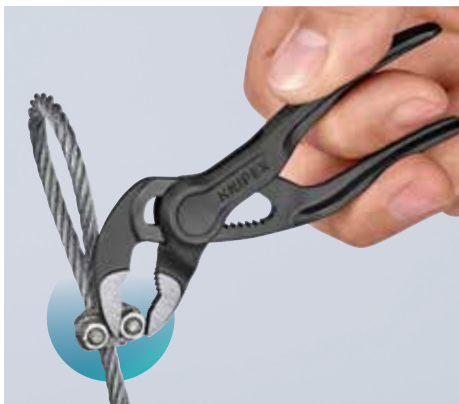

KNIPEX Cobra® XS

87

Grips like a big tool: The smallest water pump pliers in the world with full functional capability

- ▶ Compact design and slim head provides firm grip even in tight spaces
- ▶ One-handed quick adjustment for fitting various workpiece sizes
- ▶ Secure gripping capacity up to 1"
- > Box-joint design provides high stability
- > Gripping surfaces with special hardened teeth
- > Self-locking on pipes and nuts: no slipping on the workpiece and low hand-force required
- > Pinch guard prevents fingers being pinched
- > 11 adjustment positions

NEW
PATENTED

87 00 100

The KNIPEX Cobra® Family has grown

In every size: perfect for gripping, holding, pressing, and bending with the ingenious self-locking effect.

87 00 100 87 01 125 87 01 150 87 01 180 87 01 250 87 01 300 87 01 400 US 87 01 560 US

The slim head provides firm grip even in tight spaces

Work with only one hand to open, slide on the workpiece, and push top jaw down with your finger

Self-locking and durable - can handle substantial force applied on handle when locked in place