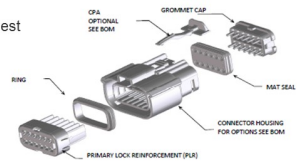

Product Change Notification (PCN)

PCN Number	500965	Date Issued	September 19, 2016
Product Family	Please refer to the full part list attachment for details.		
Series	Please refer to the full part list attachment for details.		
Reason for Change	Capacity change or tool replacement		
Change Type Description	This letter is to inform you that another set of tooling is being added to meet the current and future demands of this product. There will be no changes in the fit, form or function from the additional tooling when compared to the current tooling.		
Reason for Short Notice	New Capacity		
Assessment of Change	Passed FAI		
Internal Molex Qualification Date	August 03, 2016		
Sample Availability Date (Changed Part)	August 03, 2016		
Planned Implementation Date	October 19, 2016		
Method of Identifying Change	Lot information on label		

After Change

Overview

- Molex will be adding a MX150 Dual Row Receptacle Assembly capacity line to support increasing demand
  - No change to fit, form, function
  - PPAP will be available upon request
- Assembly Part Numbers Affected
  - 33472-xxxx

molex