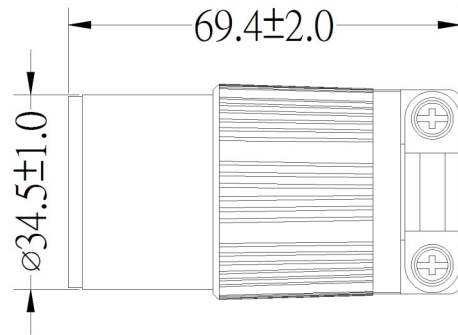

### Technical Datasheet

Product Specifications	
Product Item	Straight Blade Connector
Rating	2 Pole, 3 Wire Grounding 15A 250V AC
NEMA Configuration	6-15R
Housing Material	Nylon-Black
Retainer Material	Polycarbonate-Clear
Cord Clamp Material	Nylon-Black
Terminal Screw Material	#8-32 Brass
Ground Screw Material	#8-32 Brass ( Green )
Contact Holder Material	Nylon- Natural
Power Contacts Material	.040" ( 1.0m/m ) Copper Alloy
Flammability	UL 94 V-0
Listings	UL/cUL E237606