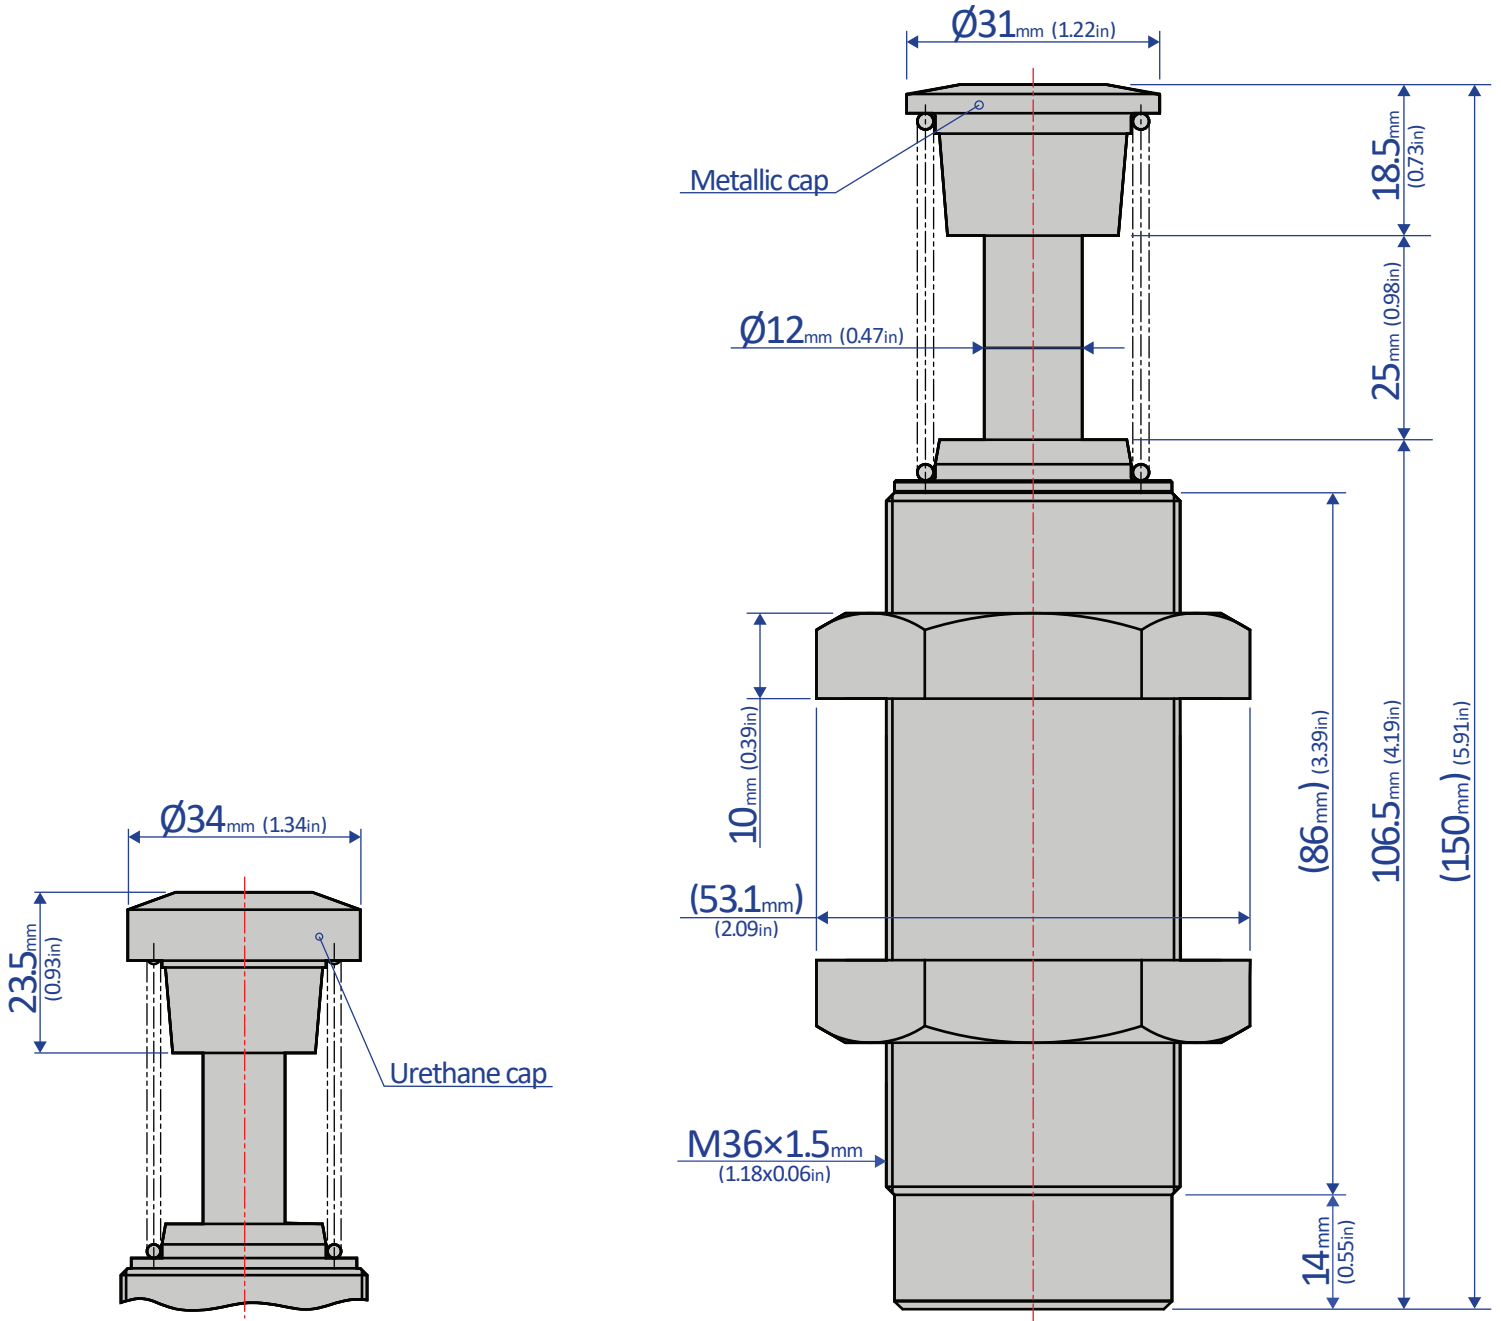

FK-3625AM-C

SHOCK ABSORBER - FIXED

Bansbach
easylift[®]

50 West Drive • Melbourne, Florida 32904
(321) 253-1999 • www.easylift.com • www.damper.net