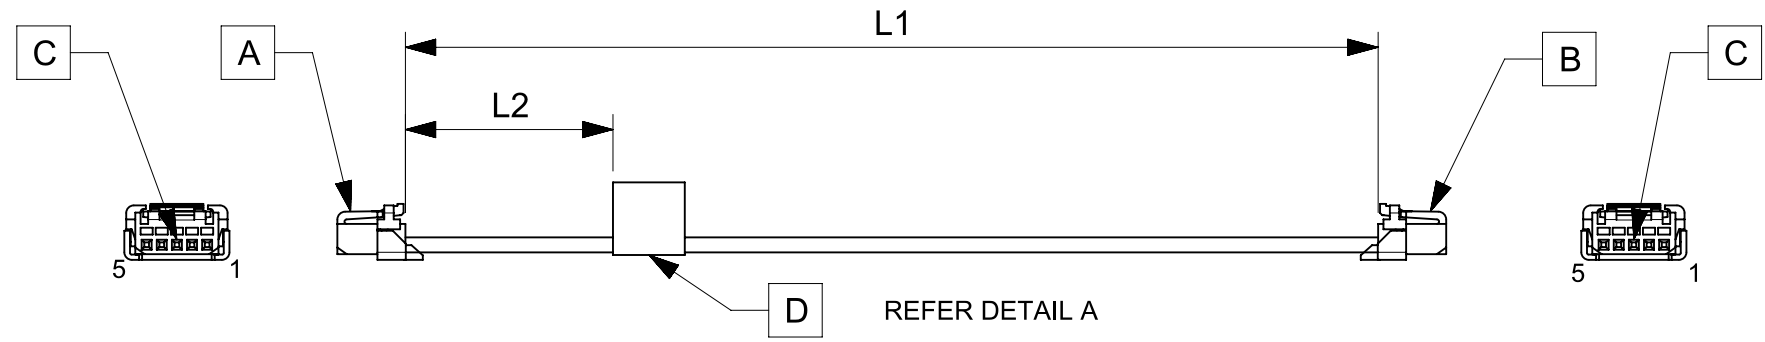

ITEM	PART#	DESCRIPTION	QTY	UOM
A,B	2059792051	M-ONE 2.0 RECHSG 5CKT BK	2	PC
C	561349001	2.0 WTB CONN CRIMP REC AWG#22-#24 CHAIN	10	PC
D	--	PAPER PRINTED PAPER WHITE	1	PC

FROM	TO	DESCRIPTION	COLOR
A1	B5	1X22AWG DISC PVC BK UL1569 HOOKUP	BLACK
A2	B4	1X22AWG DISC PVC BK UL1569 HOOKUP	BLACK
A3	B3	1X22AWG DISC PVC BK UL1569 HOOKUP	BLACK
A4	B2	1X22AWG DISC PVC BK UL1569 HOOKUP	BLACK
A5	B1	1X22AWG DISC PVC BK UL1569 HOOKUP	BLACK

TABLE			
PART NUMBER	L1	L2 (REF)	TITLE
2196521050	50±3	15	Micro-One ISL R-R 5ckt 50mm disc Sn
2196521051	100±3	15	Micro-One ISL R-R 5ckt 100mm disc Sn
2196521052	150±4	15	Micro-One ISL R-R 5ckt 150mm disc Sn
2196521053	300±4	15	Micro-One ISL R-R 5ckt 300mm disc Sn
2196521054	600±6	15	Micro-One ISL R-R 5ckt 600mm disc Sn

- NOTES**
1. Cable assembly must pass 100% continuity and polarity test.
  2. Connector view shown is from mating side.
  3. Label text must be 2mm max. in height with Arial font.
  4. Label must be wrapped in Flag type on a single cable.