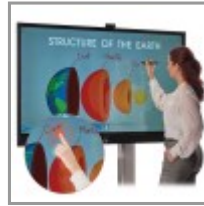

Interactive Flat-Panel Touchscreen Display with PC, 4K @ 60 Hz, UHD, 65 in.

MODEL NUMBER: DMTP65OPS

65 in. 4K interactive touchscreen with Windows 10 PC and Android OS allows remote team collaboration with screen sharing and low-latency response.

Features

An Advanced Presentation Platform Perfect for Group Brainstorming Sessions

Tripp Lite's Interactive Flat-Panel Touchscreen Display encourages and assists group collaboration and audience participation – a crucial tool as organizations implement work-from-home strategies for employee safety and operational continuity. This best-in-class 65-inch 4K display includes both an embedded Android operating system and a full-featured touch-enabled Windows 10 PC, providing a flexible presentation platform compatible with a wide array of apps and hardware, not just for Android and Windows, but also Chrome, iOS and Mac OS devices.

Take Information Directly to Your Audience Anywhere

The DMTP65OPS helps you promote collaboration, enable interactive presentations and facilitate communication between local and remote teams. It's ideal for classrooms, libraries, conference rooms, meeting rooms and other office environments in education, corporate, healthcare, hospitality, retail, government, defense and public safety settings. The VESA-compatible display mounts easily to a wall mount or mobile cart (each sold separately) for shared workflow in any location.

Designed for Dynamic Interactivity That Lets Everyone Be Part of the Team

The display's remote collaboration capability is ideal to keep teams working together, wherever members may be. Built-in wireless networking, remote screen sharing, and a wide range of pre-installed tools aid problem-solving and free expression of ideas. In addition, a detachable high-definition webcam beams the entire meeting area straight to off-site collaborators and partners, allowing anyone to participate in meetings, presentations and group discussions from outside the office. A built-in 40-watt speaker system ensures everyone in the room will hear every idea clearly.

All the World's Information Available, Literally, at Your Fingertips

The 65-inch 4K display boasts patented touchscreen technology with low-latency response and 20 points of multi-touch. Use your fingers or the included battery-free stylus to write notes, check email, create presentations, stream 4K video and surf the web. Share resources with your fellow team members, edit documents in real time and save everything in the cloud. The large touchscreen monitor is built for ultra-fast, ultra-precise interactivity for multiple concurrent users. It all makes for an immersive and expansive experience that basic electronic whiteboards can't match.

Highlights