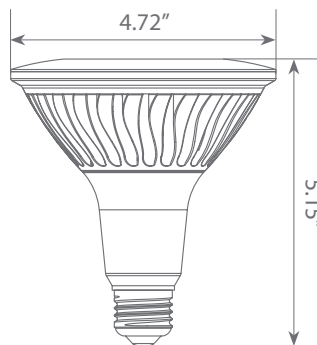

## Specifications

Input Power	Input Voltage	Lumen Output	Beam Angle	Center Beam	CCT
20 W	120V	1700 lm	45°	N/A	4000 K
CRI	Luminous Efficacy	Power Factor	Input Current	Base/Cap	Lamp Lifespan
80	85 lm/W	0.7	0.18 A	E26	25,000 Hrs.

### Product Dimensions