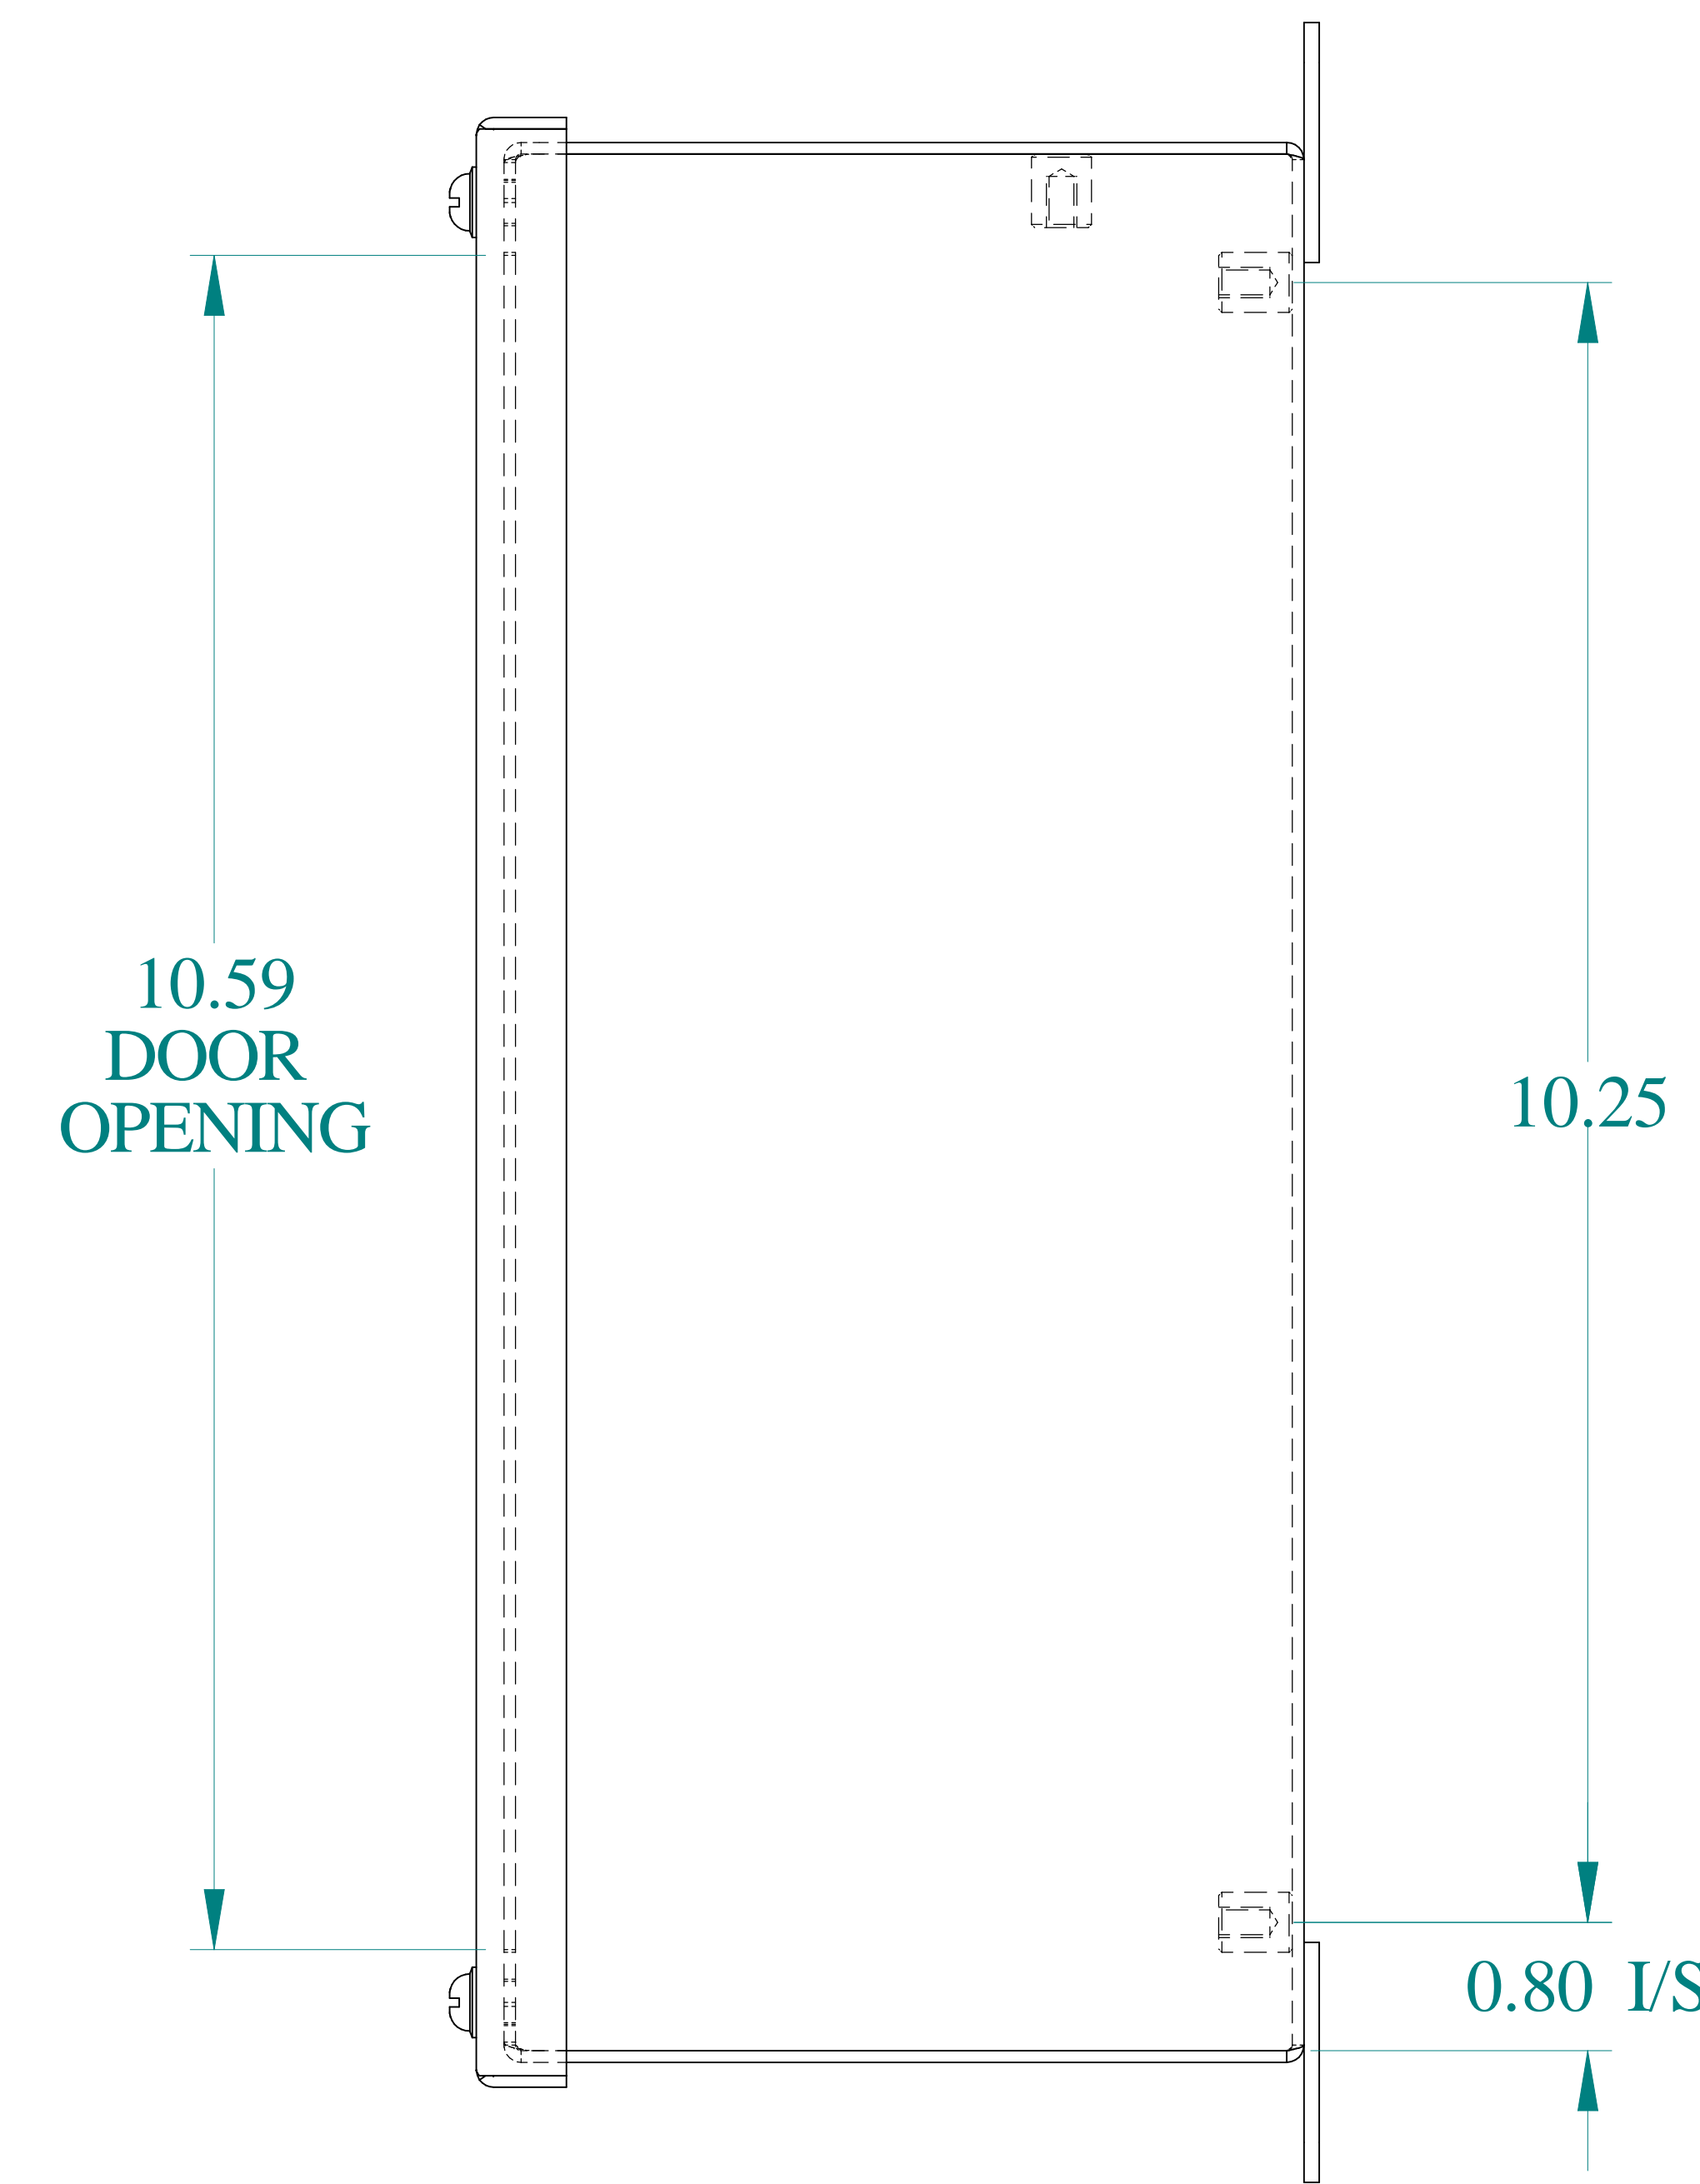

8.25
DOOR
OPENING
TOP VIEW

ISOMETRIC VIEWS

SIDE VIEW

CLEAR SPACE
AVAILABLE
ON DOOR

FRONT VIEW

SIDE VIEW

INNER PANEL
8.88
INNER PANEL
BACK VIEW

BOTTOM VIEW

Data subject to change without notice.

Part #: 1414SCK

Date: Feb. 2, 2021

Link: www.hammg.com/1414SCK