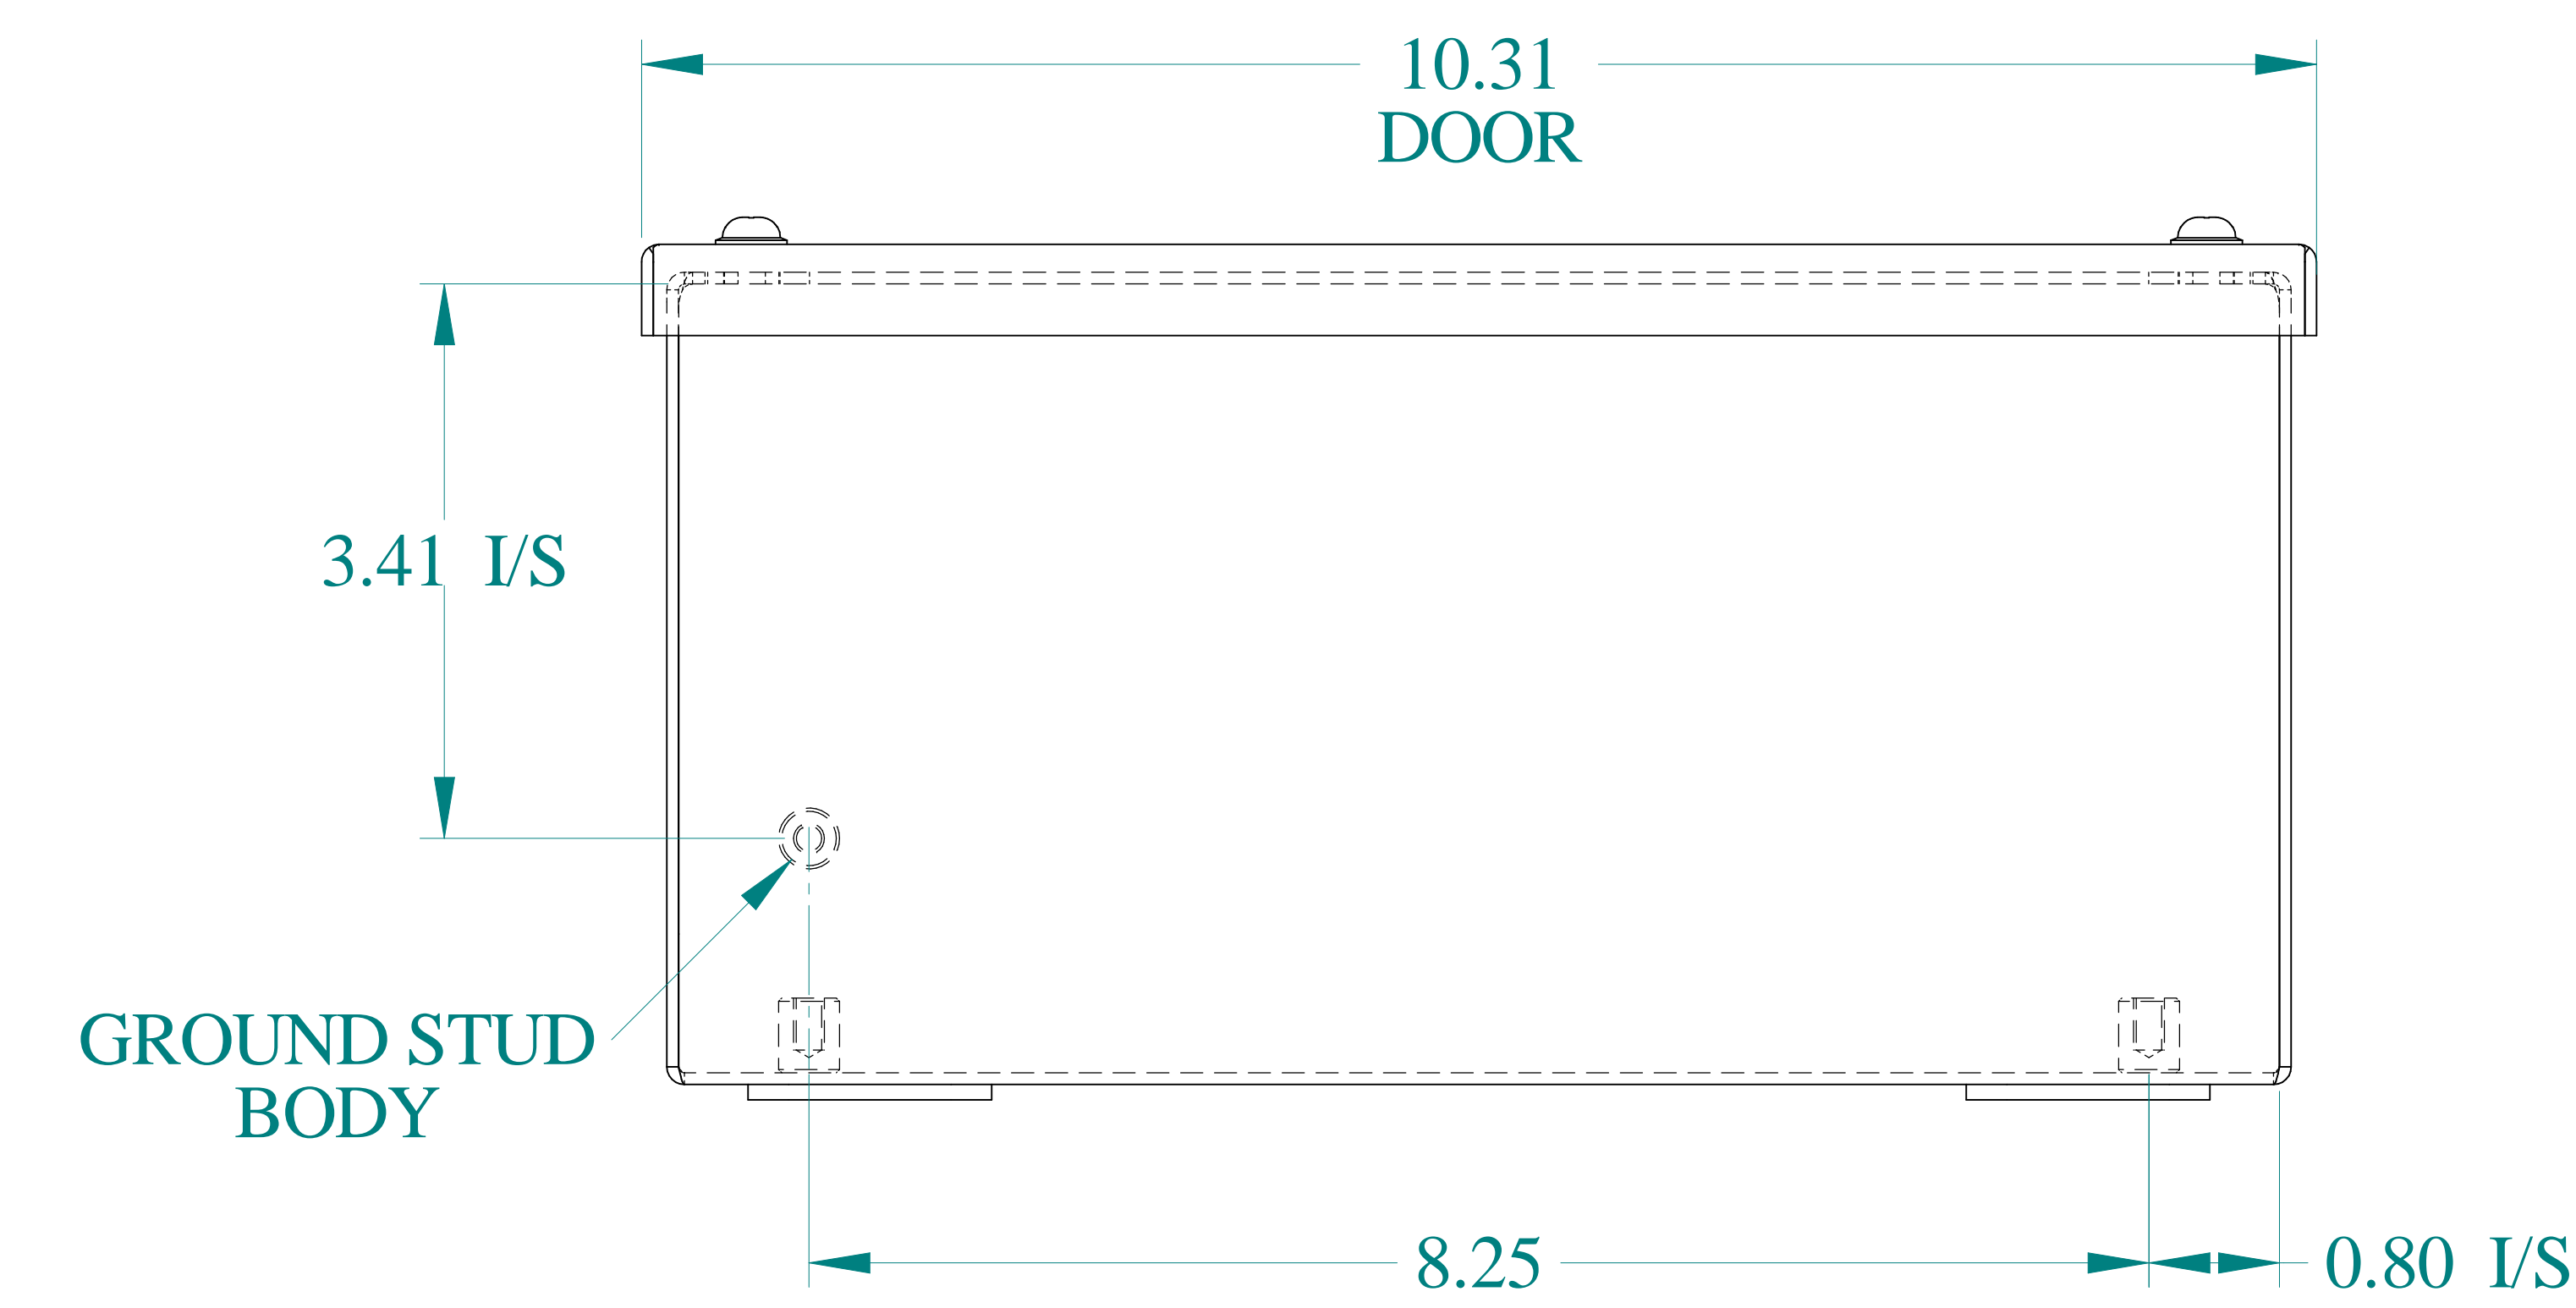

8.25
DOOR
OPENING
TOP VIEW

ISOMETRIC VIEWS

SIDE VIEW

CLEAR SPACE
AVAILABLE
ON DOOR

FRONT VIEW

SIDE VIEW

INNER PANEL
8.88
INNER PANEL
BACK VIEW

BOTTOM VIEW