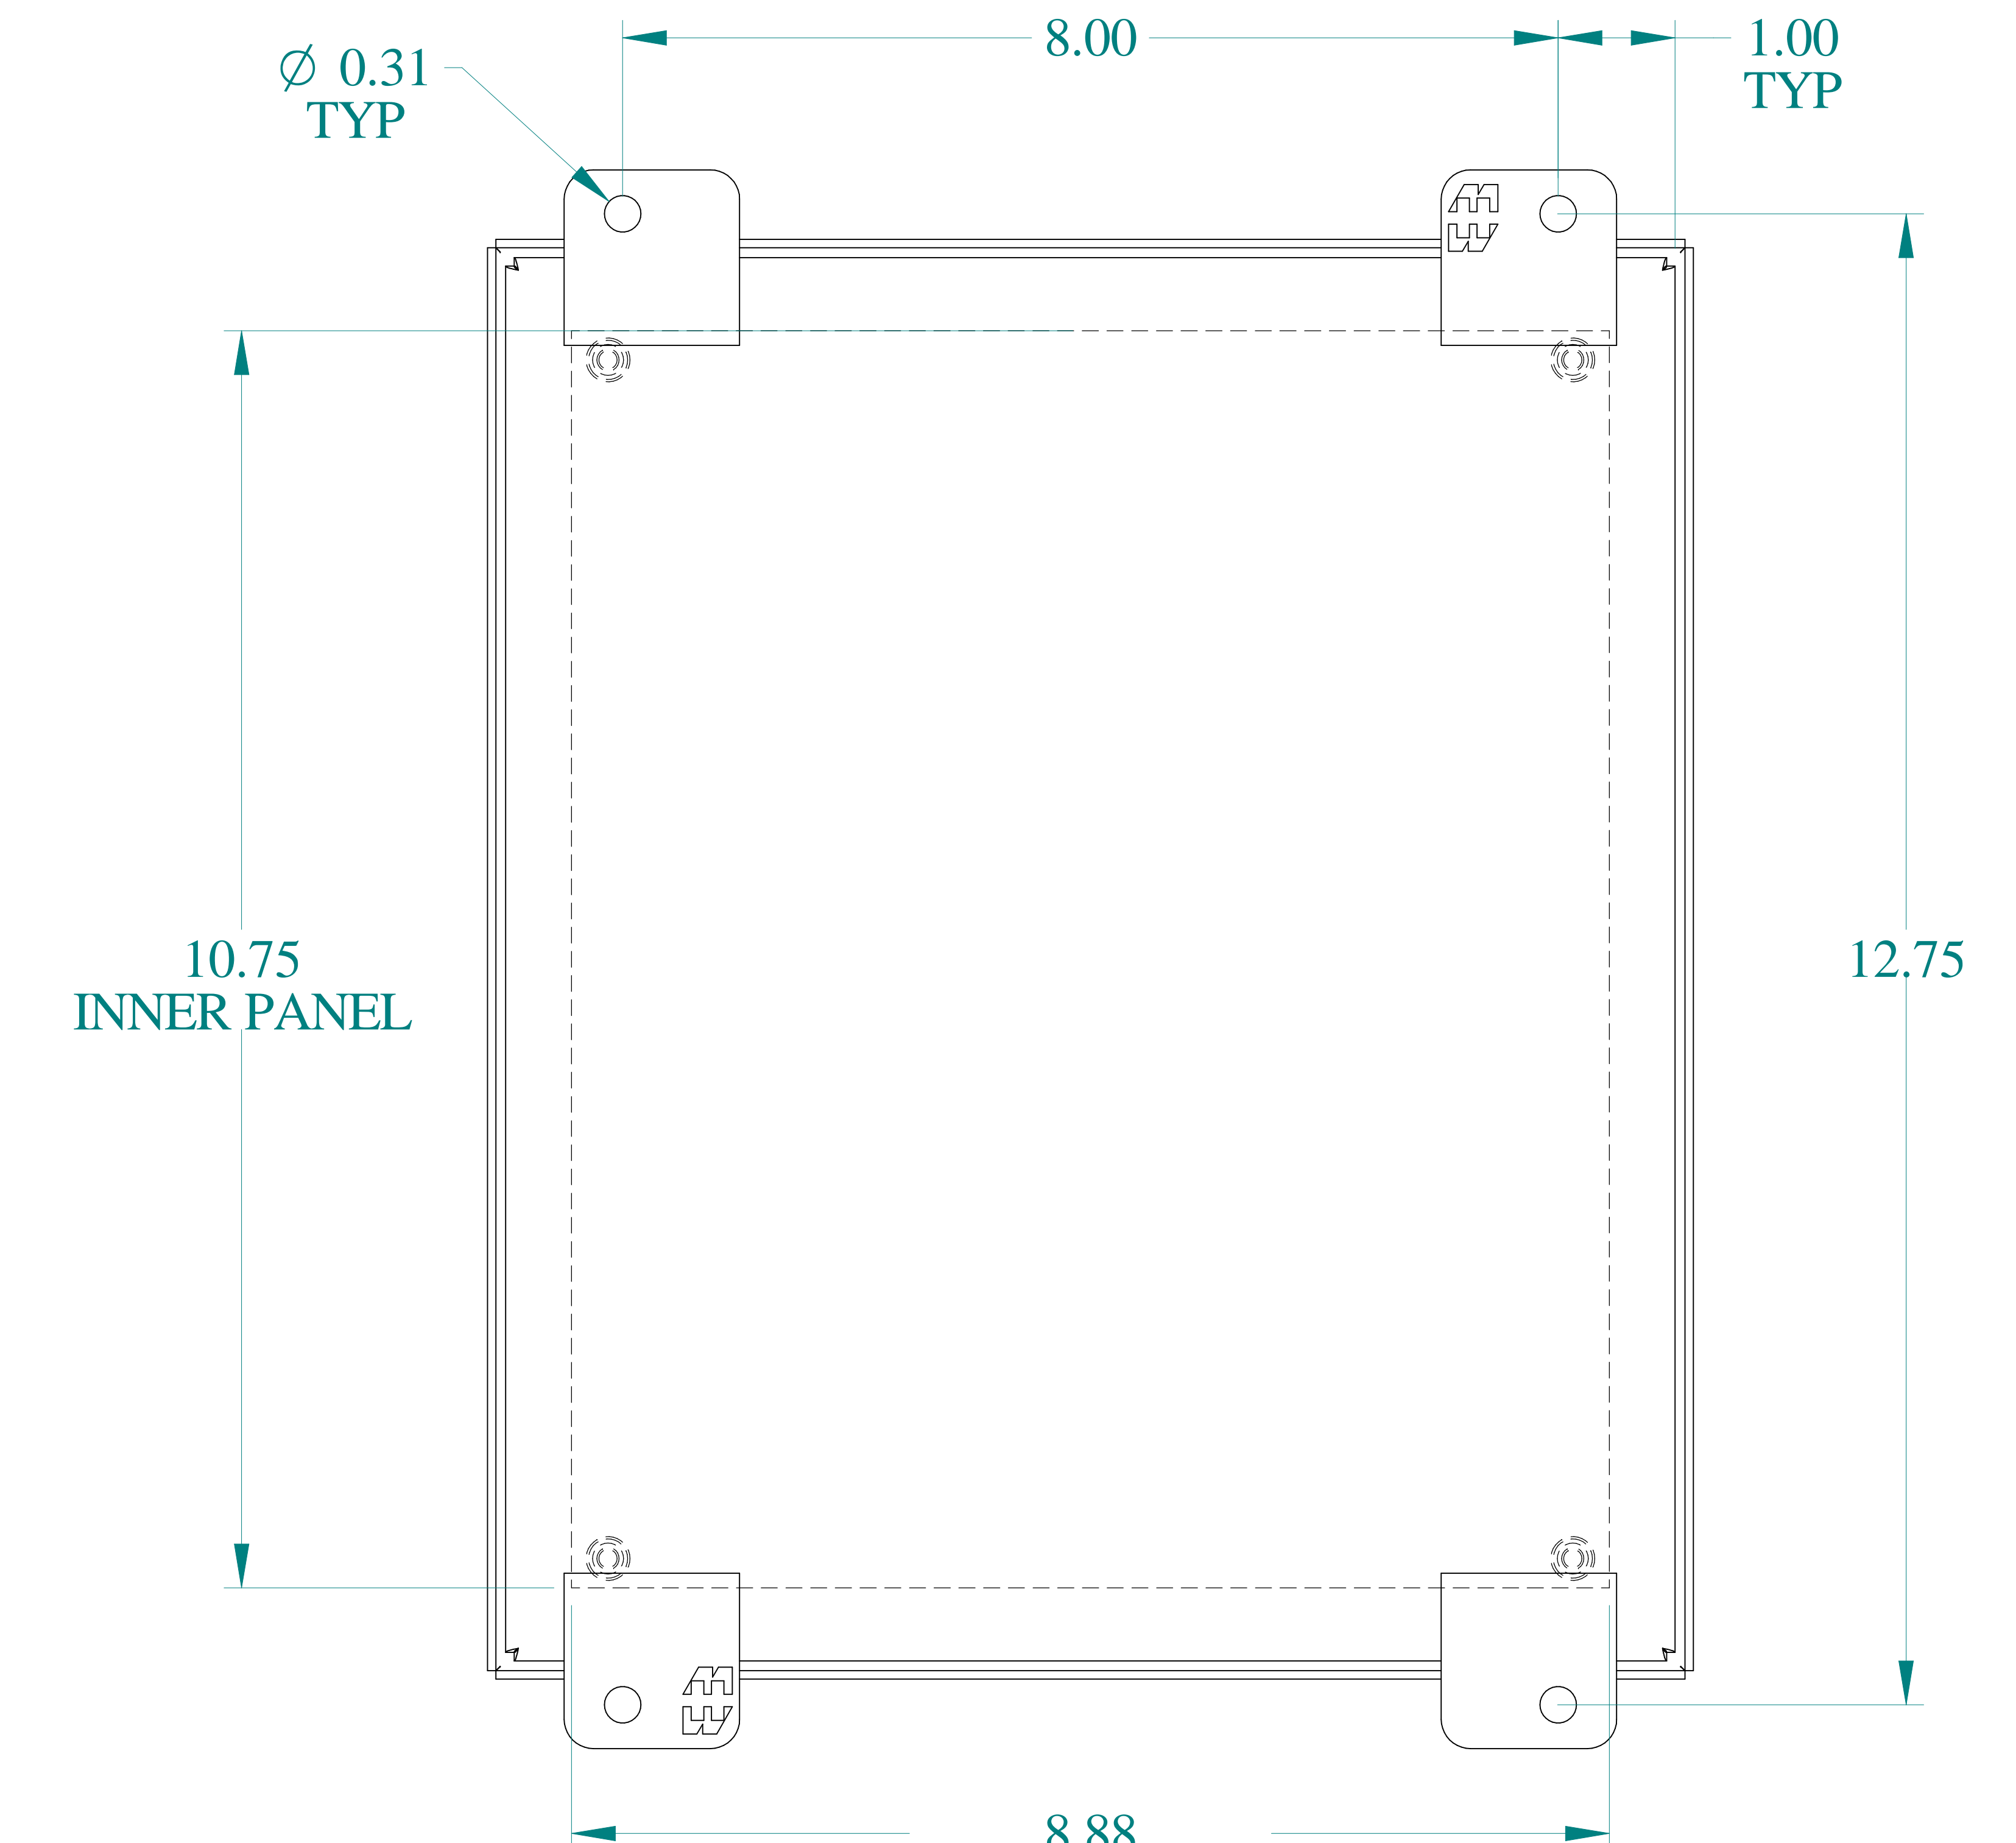

8.25
DOOR
OPENING
TOP VIEW

ISOMETRIC VIEWS

SIDE VIEW

CLEAR SPACE
AVAILABLE
ON DOOR

FRONT VIEW

SIDE VIEW

INNER PANEL
8.88
INNER PANEL
BACK VIEW

BOTTOM VIEW

Data subject to change without notice.

Part #: 1414SCK

Date: Feb. 2, 2021

Link: www.hammg.com/1414SCK