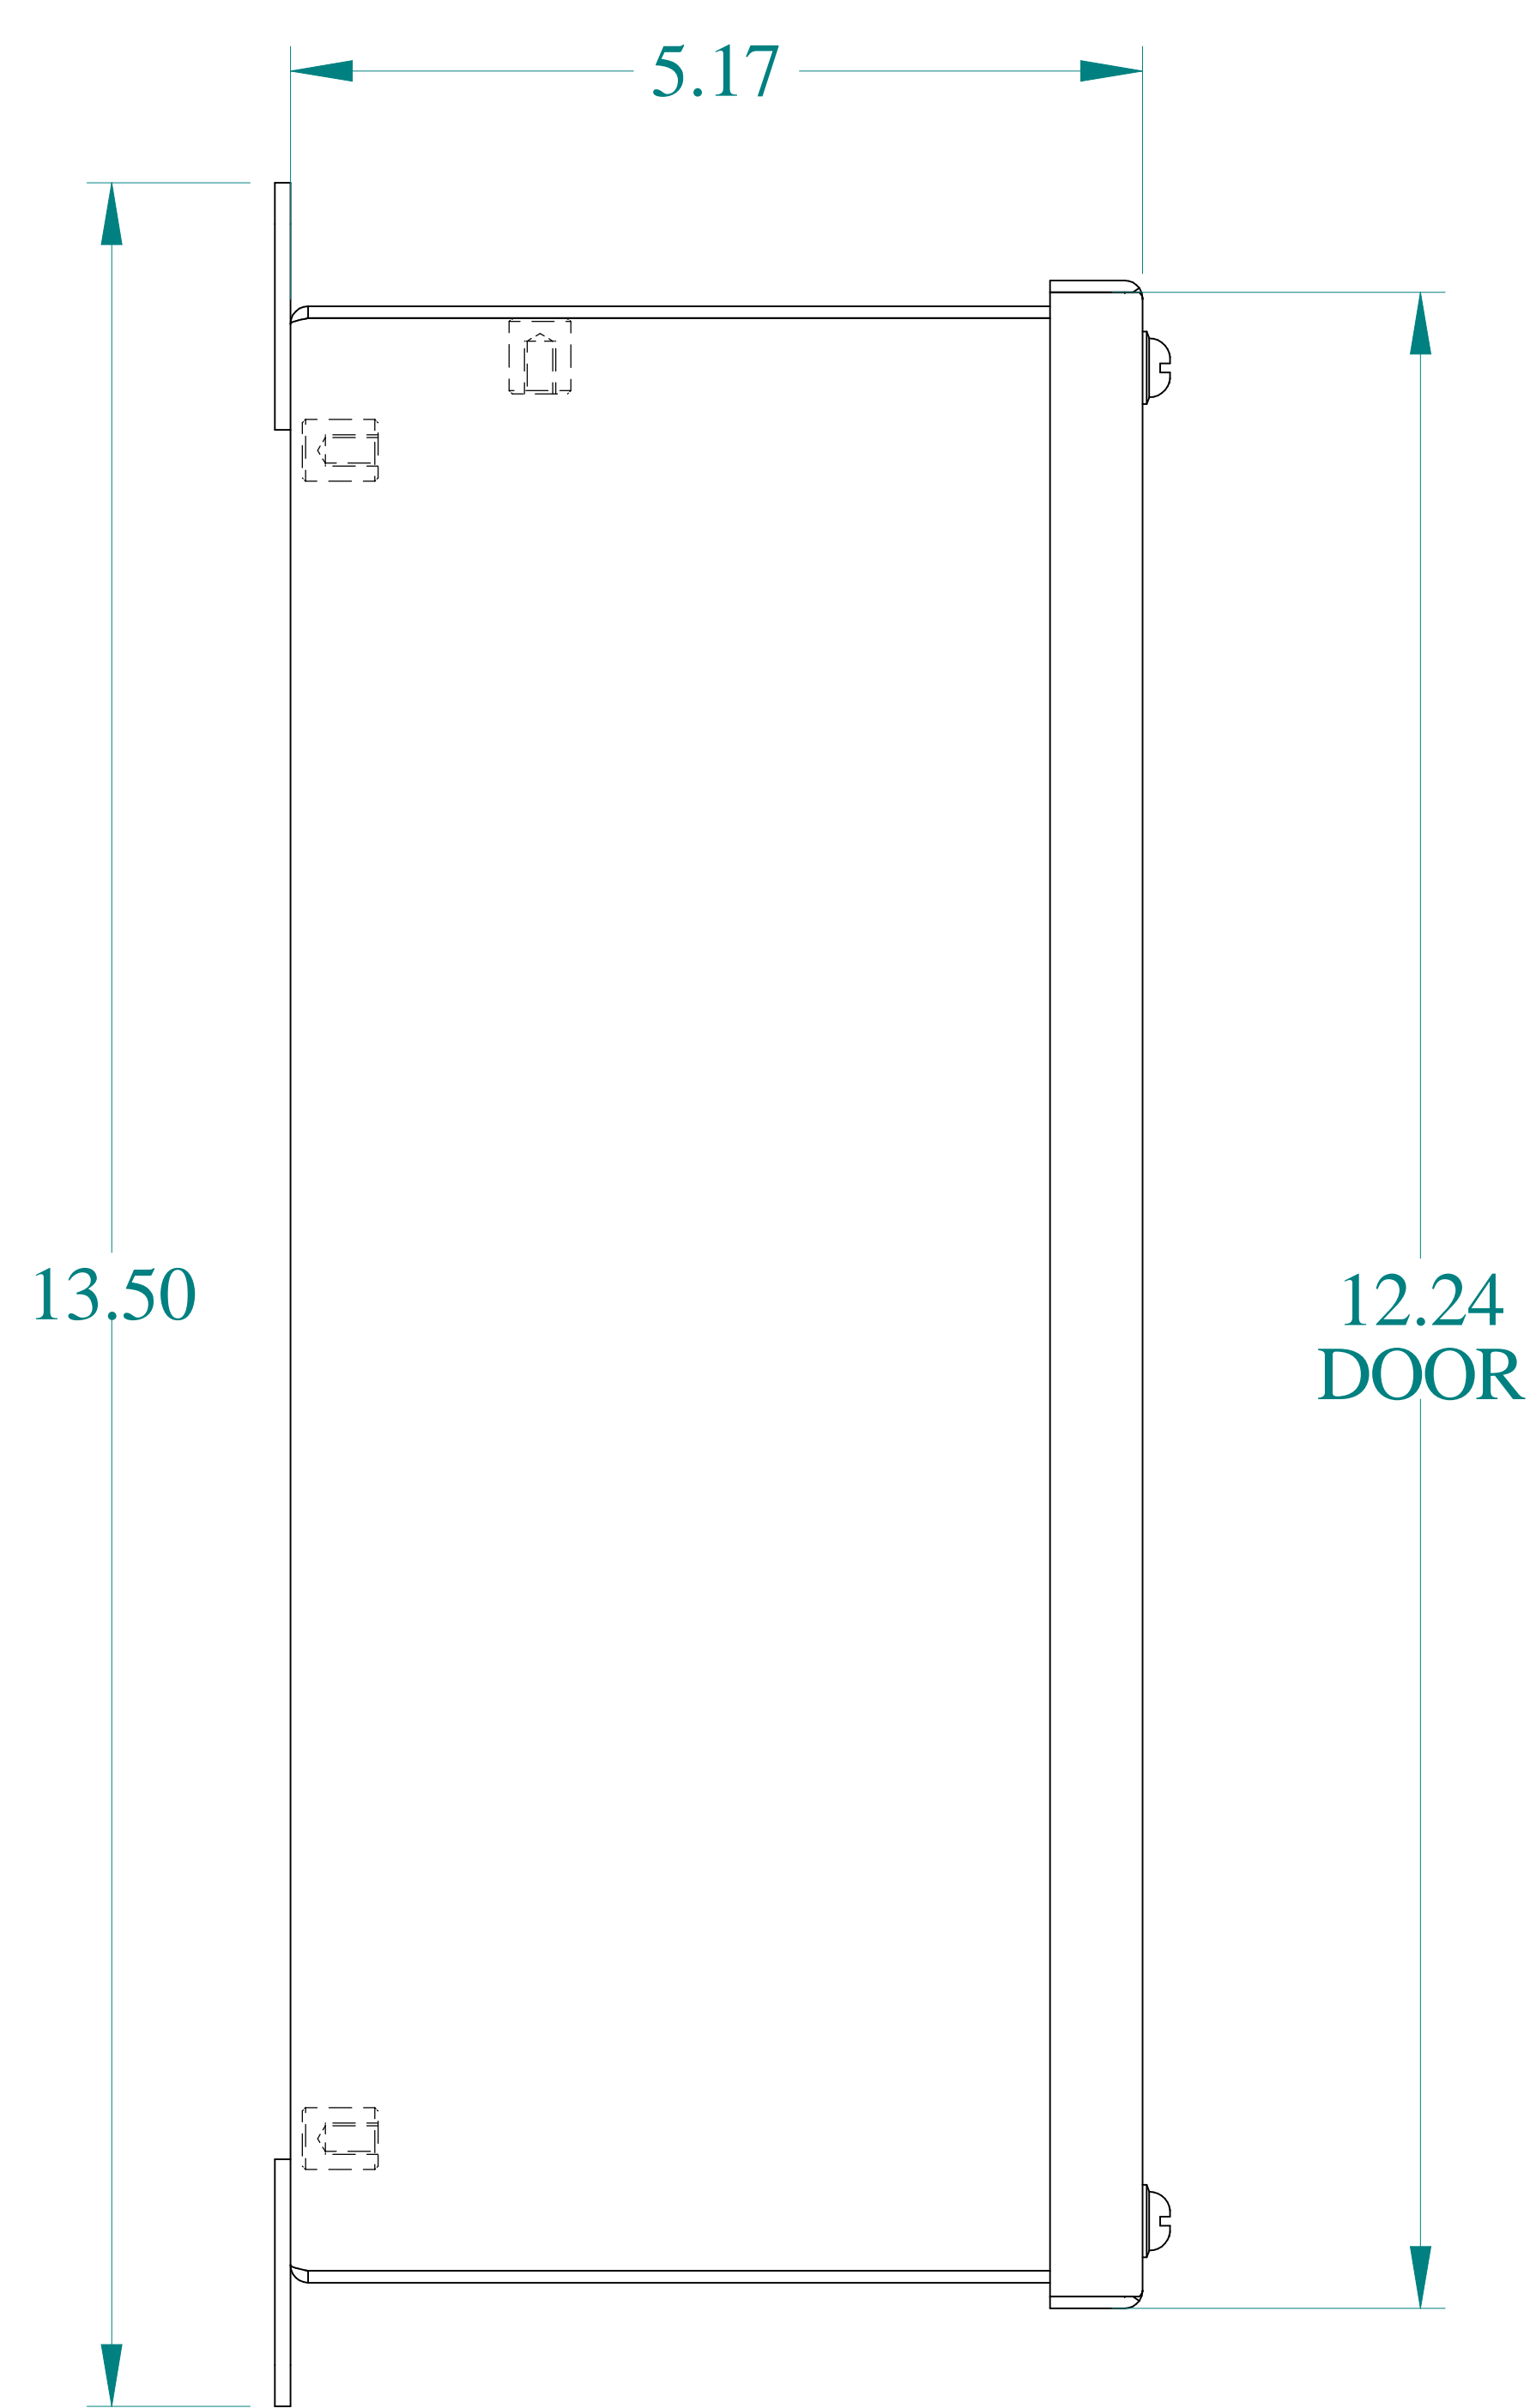

8.25
DOOR
OPENING
TOP VIEW

ISOMETRIC VIEWS

SIDE VIEW

CLEAR SPACE
AVAILABLE
ON DOOR

FRONT VIEW

SIDE VIEW

INNER PANEL
8.88
INNER PANEL
BACK VIEW

BOTTOM VIEW

Data subject to change without notice.

Part #: 1414SCK

Date: Feb. 2, 2021

Link: www.hammg.com/1414SCK