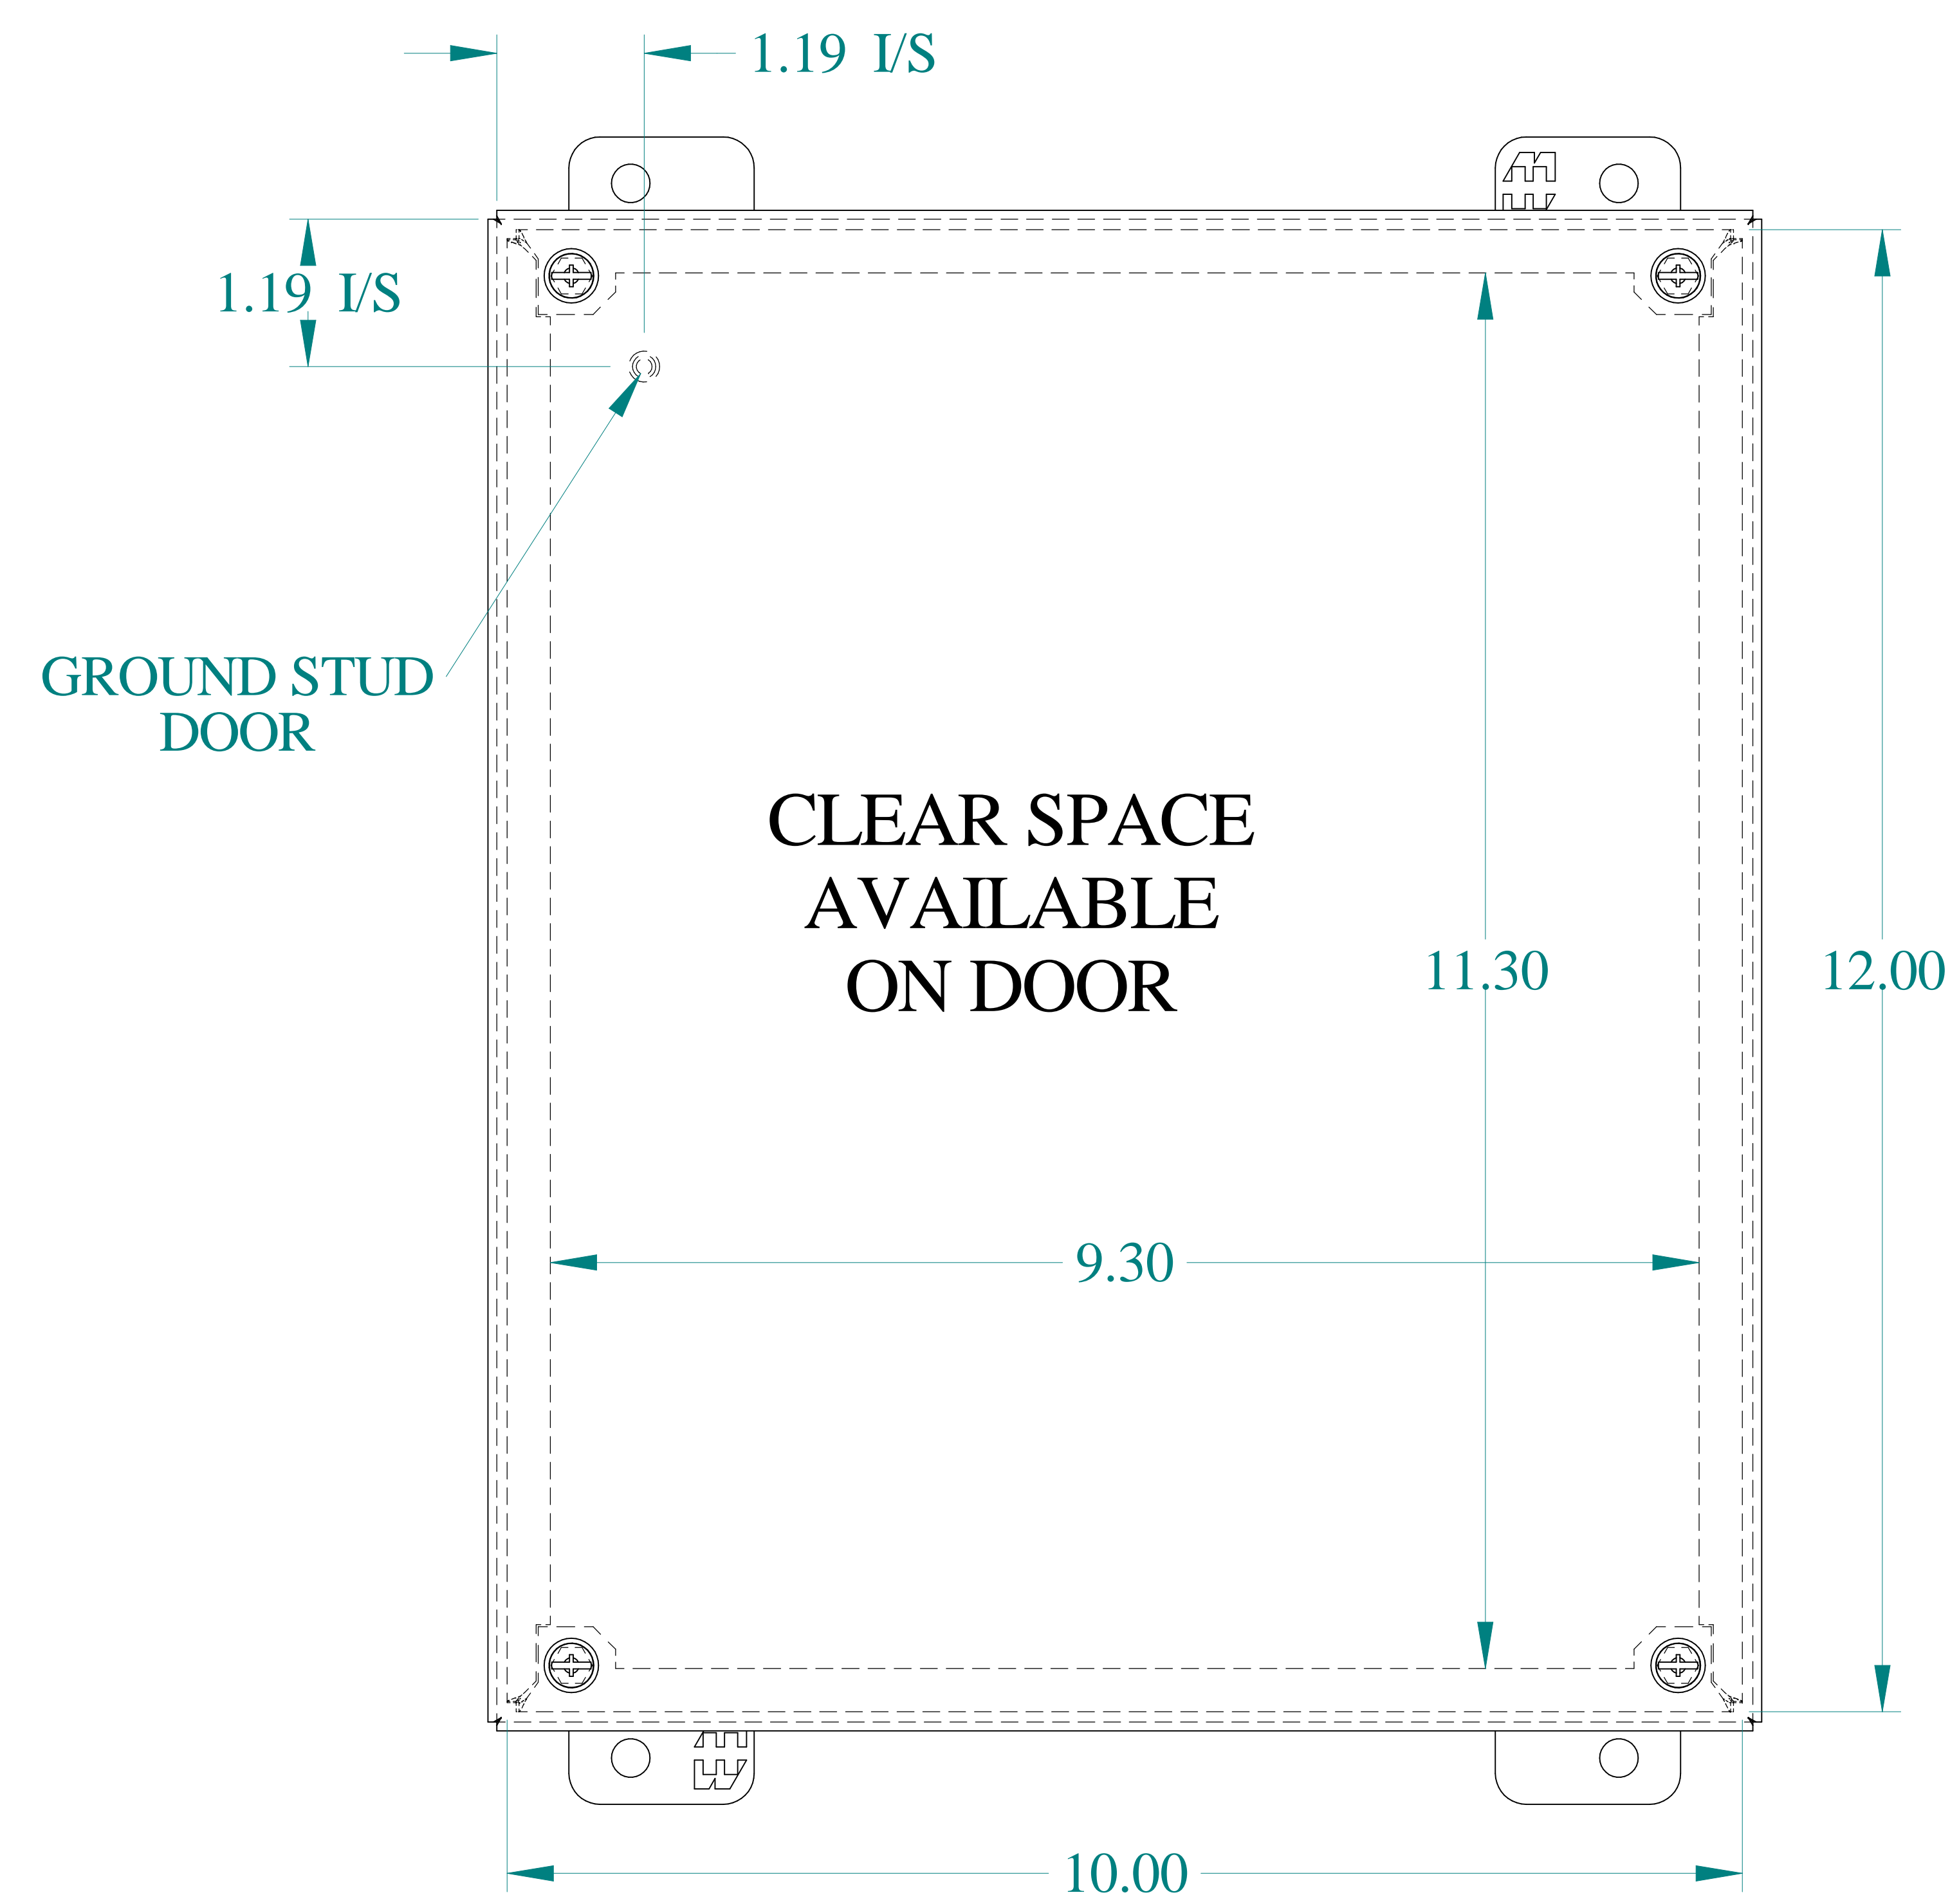

8.25
DOOR
OPENING
TOP VIEW

ISOMETRIC VIEWS

SIDE VIEW

CLEAR SPACE
AVAILABLE
ON DOOR

FRONT VIEW

SIDE VIEW

INNER PANEL
8.88
INNER PANEL
BACK VIEW

BOTTOM VIEW

Data subject to change without notice.

Part #: 1414SCK

Date: Feb. 2, 2021

Link: www.hammg.com/1414SCK