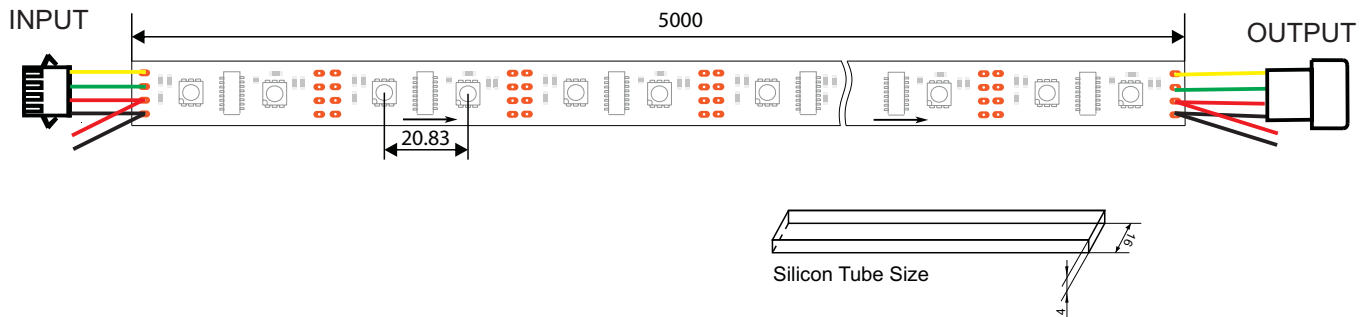

## LPD8806 Addressable LED strip(CID2182)

### Outline Dimension (Unit:mm)

P/N	Size/mm	LED	IC/Qty/m	LED Qty/m	Luminous(mcd)	Angle	Voltage	Wattage/m	IP Rate
SJ-10048-8806-5m	5000*15	5050RGB	LPD8806/24	48	R:38400 G:81600 B:43200	140°	DC5V	11.52W(max)	IP 65 IP 20

### Product features

- 1 -This digital strip 5meters in a reel ,48pcs RGB LED per meter, every 2LEDs driven by LPD8806
- 2 -Flexible PCB : White only, PCB Width 15mm
- 3 -Waterproof version-Silicon Tube coating :W 16\* H4mm
- 4 -DC5V power requirement only(do not exceed 6VDC or short circuit),
- 5 -4Pin JST SM connector (non-waterproof) soldered in each end of strip, extra 2 single wire for Powering in input&output side
- 6 Control: SD controller, DMX decoder, Artnet, Arduino etc
- 7 -Customer size available