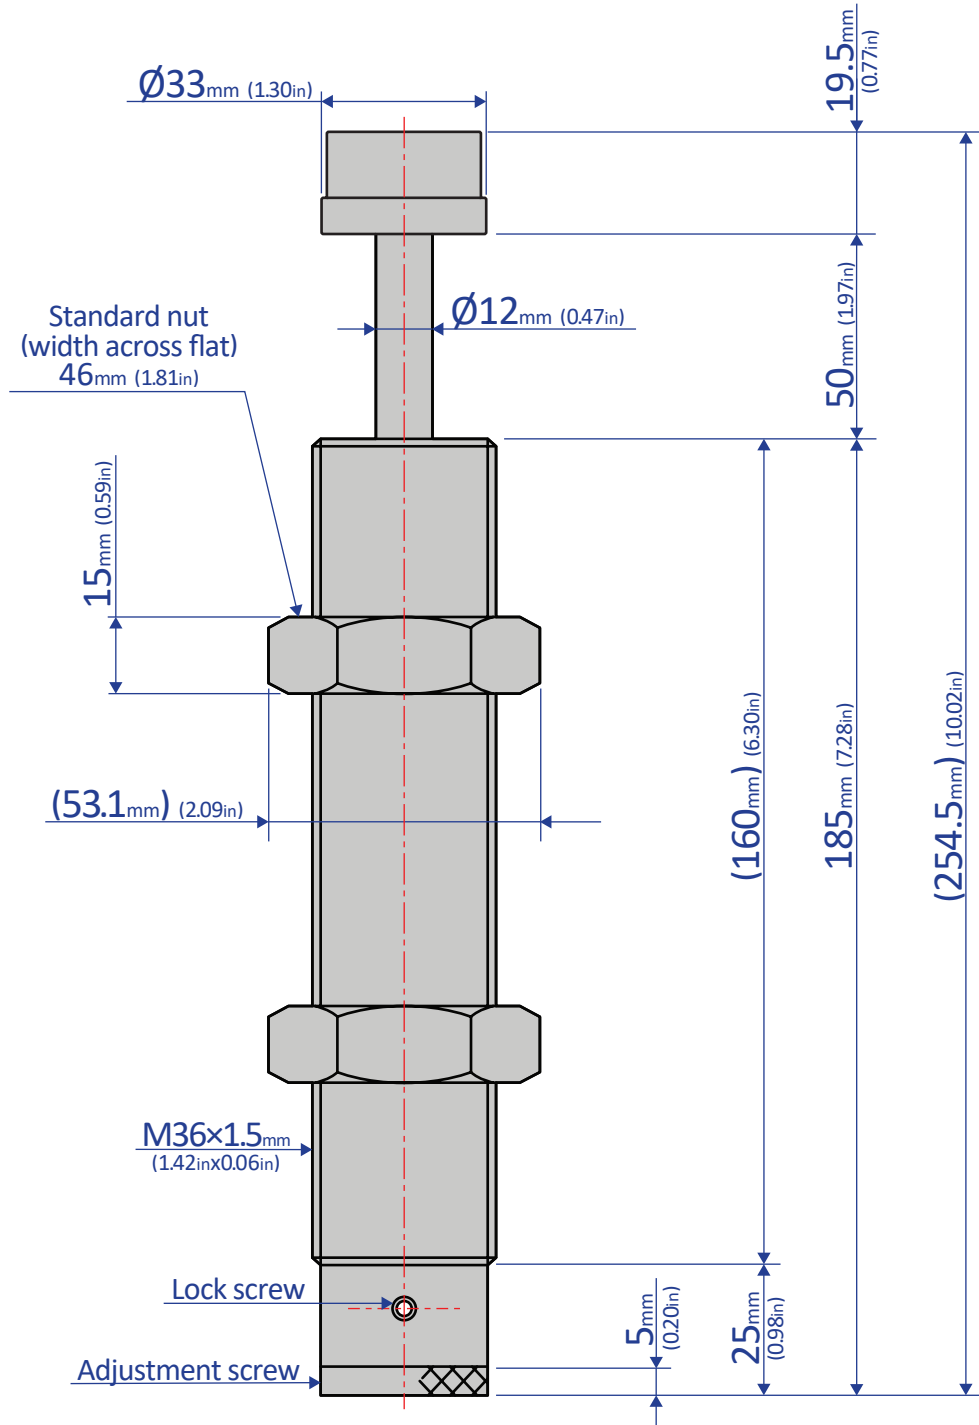

FWM-3650UBD-C

SHOCK ABSORBER - ADJUSTABLE

Bansbach
easylift®

50 West Drive • Melbourne, Florida 32904
(321) 253-1999 • www.easylift.com • www.damper.net