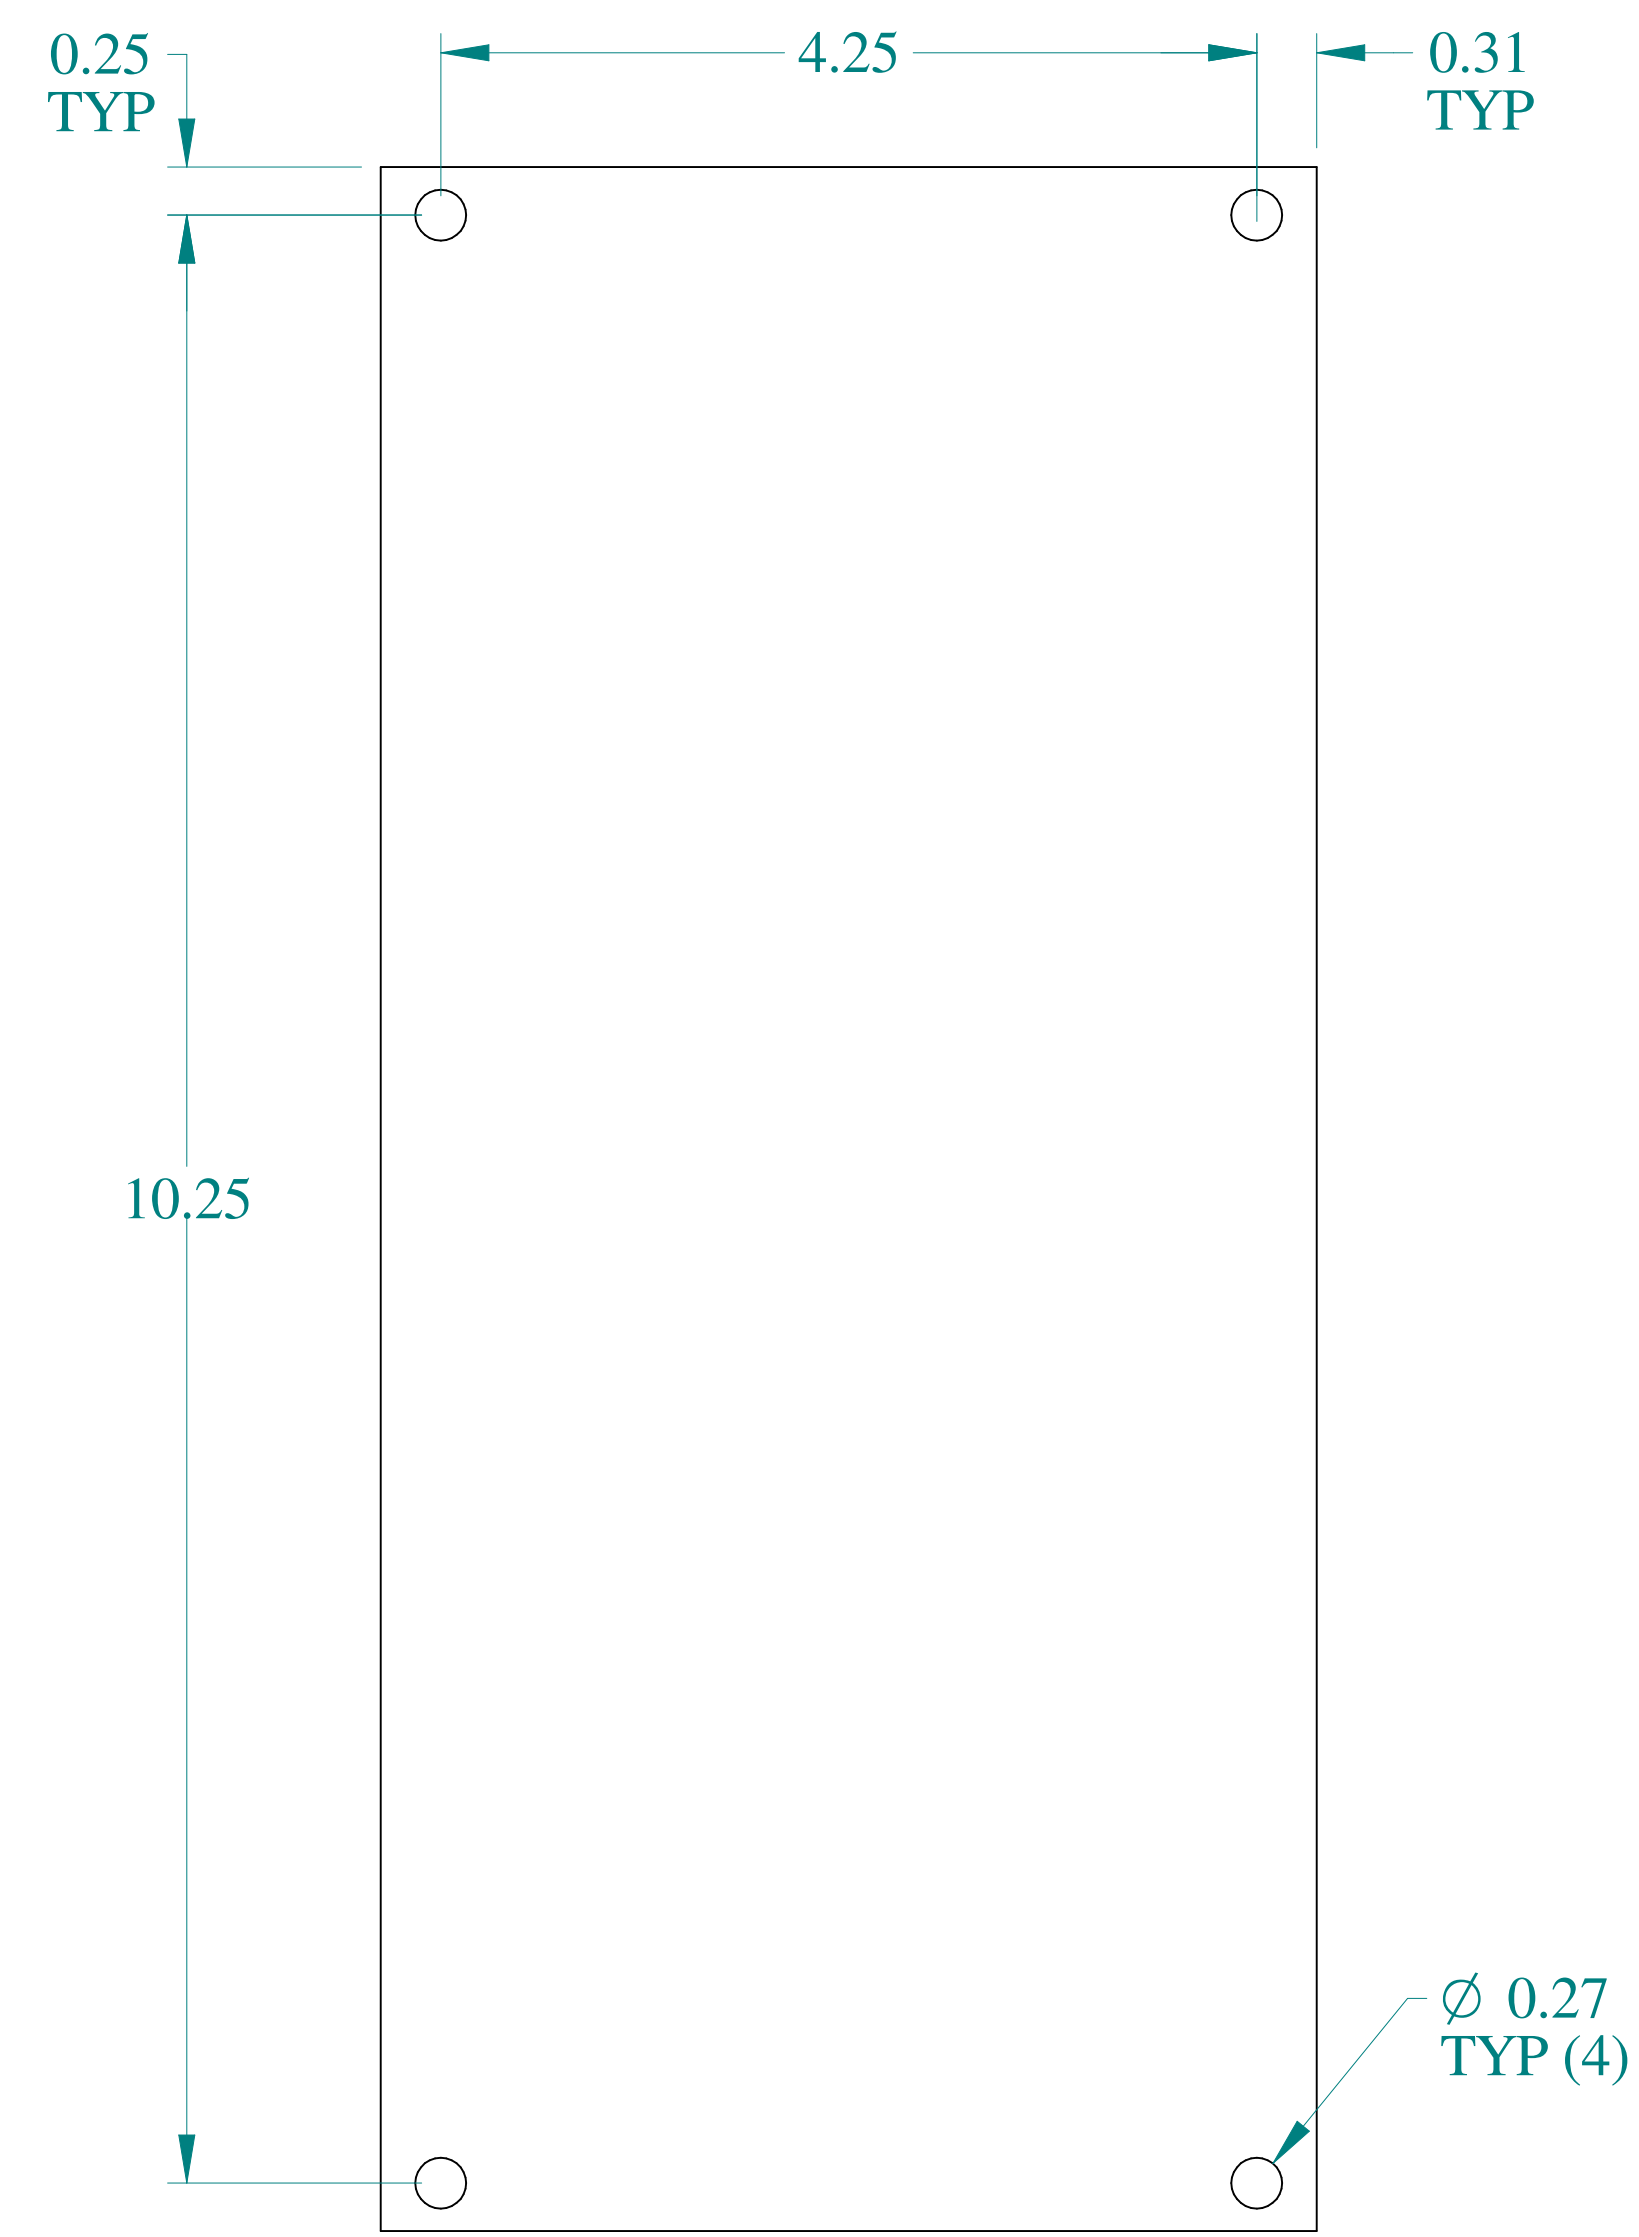

TOP VIEW

ISOMETRIC VIEW

SIDE VIEW

FRONT VIEW

SIDE VIEW

**HAMMOND
MANUFACTURING®**

W www.hammondmfg.com

Data subject to change without notice.

Part # : 14G1105 Date : Jan. 31, 2020

[Link:www.hammfg.com/14G1105](http://www.hammfg.com/14G1105)