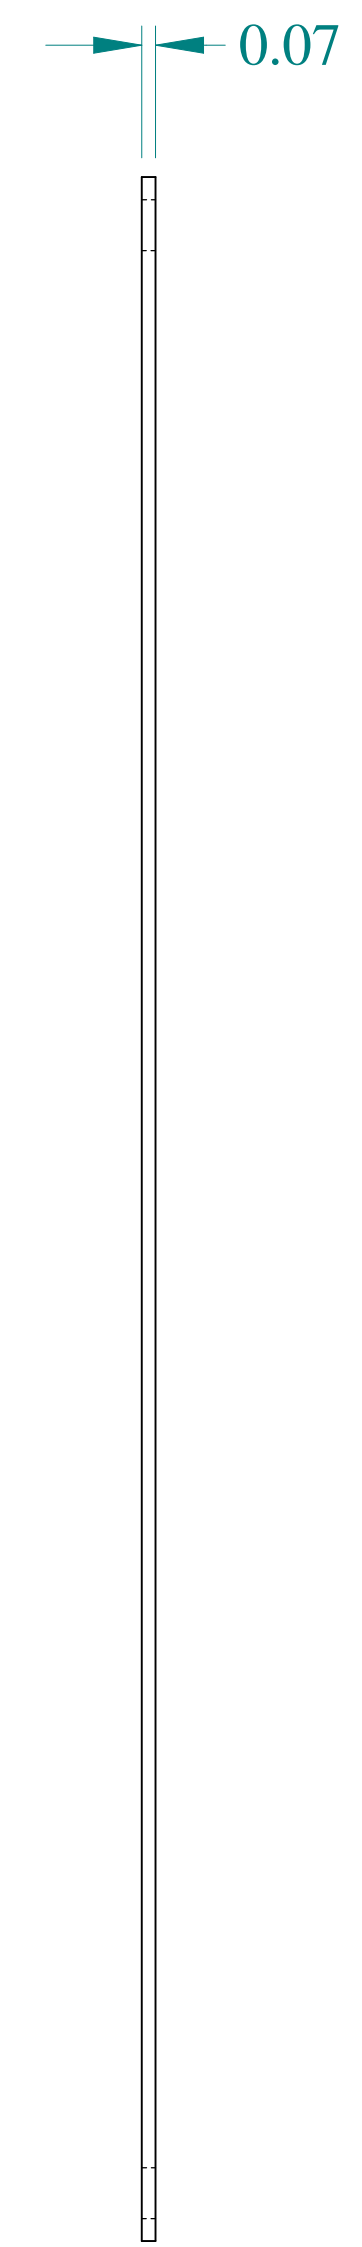

TOP VIEW

ISOMETRIC VIEW

SIDE VIEW

FRONT VIEW

SIDE VIEW

**HAMMOND
MANUFACTURING®**

W www.hammondmfg.com

Data subject to change without notice.

Part # : 14G1105 Date : Jan. 31, 2020

[Link:www.hammfg.com/14G1105](http://www.hammfg.com/14G1105)