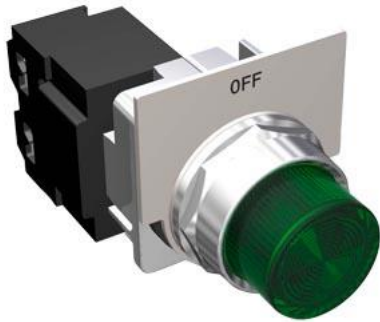

PILOT LITE,"FK" GREEN "OFF" W/AUX 120V

Figure similar

product brand name

NEMA Control Product Accessories

Further information

Industry Mall (Online ordering system)

<https://mall.industry.siemens.com/mall/en/us/Catalog/product?mfb=US2:49SPL0AGF>