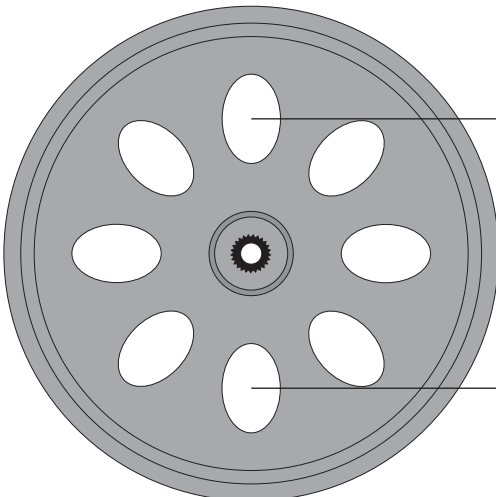

Robot Wheel & Molded Tire (#28115)

2.76"
(70.5mm)

- (1) Robot wheel (#721-0001)
- (1) Molded tire (#721-00022)

Wheel Front

2.57"
(65.3mm)

Side

Fits Parallax, Futaba,
and GWS servos.
(Does not fit Hitec
servos).

0.31"
(7.9mm)

0.30"
(7.6mm)

Wheel Back

1.40"
(35.6mm)