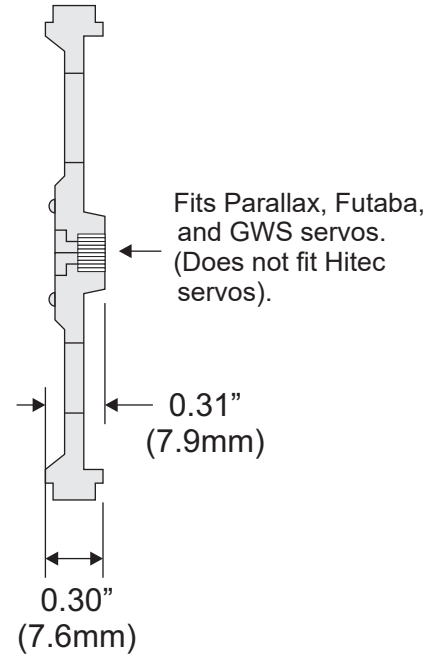

Robot Wheel & Molded Tire (#28115)

2.76"
(70.5mm)

- (1) Robot wheel (#721-0001)
- (1) Molded tire (#721-00022)

Wheel Front

2.57"
(65.3mm)

Side

Fits Parallax, Futaba,
and GWS servos.
(Does not fit Hitec
servos).

0.31"
(7.9mm)

0.30"
(7.6mm)

Wheel Back

1.40"
(35.6mm)