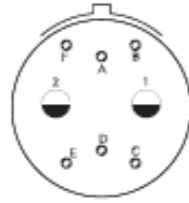

LAYOUT SHOWN AS EXAMPLE

Keying Shown as example

Connector dimension	
Dim	Nominal
ØS	29.4 Max
Z'	31.5 Max
VV THREAD	M18x1-6g

**CHARACTERISTICS**

- Standard : Based on MIL-DTL-38999 Series III
- Shell Material : Composite
- Shell Plating : Nickel
- Insulator : Thermoplastic
- Contacts : Copper Alloy
- Seals & Grommet : Silicon Elastomer
- Contact Plating : Gold over copper Alloy 0.8µm minimum
- Durability : 500 Mating cycles
- Delivered with Souriau contacts and Accessories
- Temperature Range : -65°C to +200°C
- Salt Spray : 2000 hours
- Mass : 23.6 g ± 10%

Country	Jurisdiction & Control List
FR	Not Listed

**PN: 8D513M26SB**

A	18-10-2016	First Release	
ISS	DATE	Latest modification - by	MOD N°
Designed By:		Date:	<b>CUSTOMER DRAWING</b>
<b>TITLE</b>		Composite Plug 8D series	
SCALE	NA	General linear Tolerances: ±--	NPRDS / PROJECT <b>859</b>
<b>SOURIAU</b>		<b>WWW.SOURIAU.COM</b>	
This document is the property of SOURIAU it must not be reproduced or communicated without permission			
FORMAT	<b>SOURIAU DRG N° 8D513M26SB-C</b>		SHEET 1/2

Contact Layout

26

2#12  
6#22D

13-26		
Ctc	X	Y
A	0	3.47
B	2.47	4.34
C	2.47	-4.34
D	0	-3.47
E	-2.47	-4.34
F	-2.47	4.34
1	3.25	0
2	-3.25	0

SOURIAU shall not be liable for any non-conformity or damage due to a use of the Products which does not comply with the Specifications issued by either of the Parties or by a third party (professional recommendation, technical notice.)