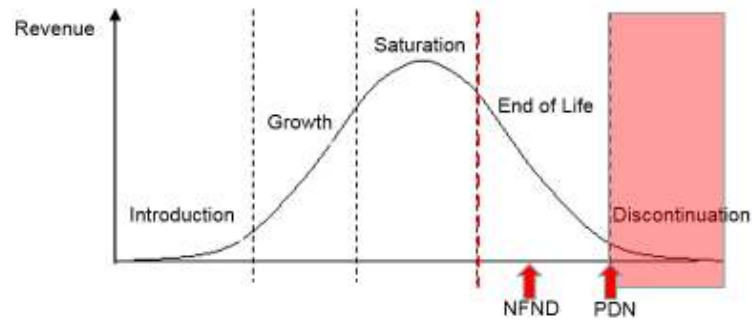

Light is OSRAM

Product Discontinuation (acc. JEDEC J-STD-048)
OS-PD-2017-032

1-Nov-2017

Last order:	15-Dec-2017
Last delivery:	15-Mar-2018
Reason:	Product Streamline

Please direct your feedback to your local Sales office.