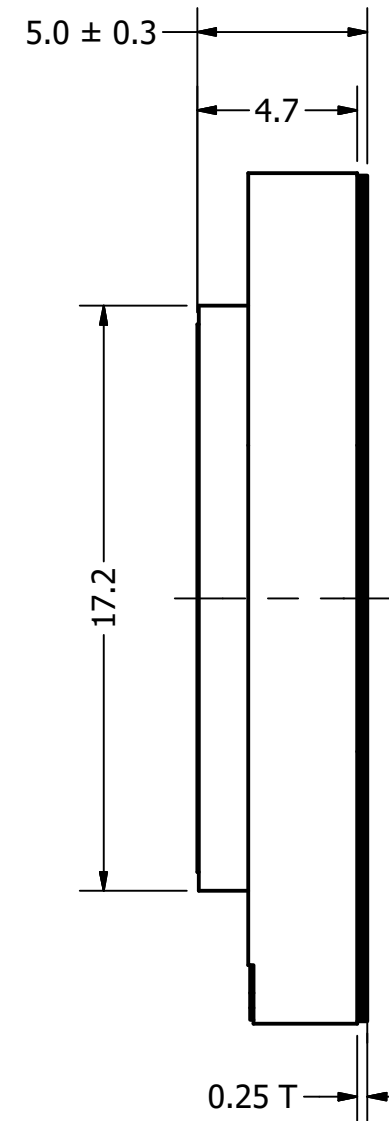

Part Number:	SW250808-1	
DRAWN	CJ	3/13/2017
CHECKED		10/2/2017
P.D.		10/2/2017
Description:	Waterproof Dynamic Speaker	
APPROVED	C.E.	10/2/2017
This document contains data proprietary to DB Unlimited. Any use or reproduction, in any form, without prior written permission of DB Unlimited is prohibited. All terms and conditions can be found at <a href="http://www.dbunlimitedco.com">www.dbunlimitedco.com</a>		

Top View

Side View

Bottom View

Items	Specifications	Conditions
Sound Pressure Level	92	dB (@ 10cm), Avg.
Resonant Frequency	850	Hz
Frequency Range	850 ~ 10,000	Hz
Nominal Power	0.5	W
Max. Power	1	W
Impedance	8	Ω
Cone Material	Mylar	
Mount Type	Flush Mount	
IP Rating	IP67	
Storage Temperature	-20 ~ +55	°C
Operating Temperature	-20 ~ +55	°C
Weight	3.02	g

REVISION HISTORY			
REV	DESCRIPTION	DATE	APPROVED
	Released from Engineering	10/2/2017	C.E.
1	Added polarity marking	10/25/2017	C.E.
2	Update markings	2/28/2018	C.E.

NOTES	
1)	All dimensions are in mm unless otherwise noted
2)	All tolerances are ± 0.2 mm unless otherwise noted
3)	All parts meet RoHS
4)	Subject to change or redrawn without notice