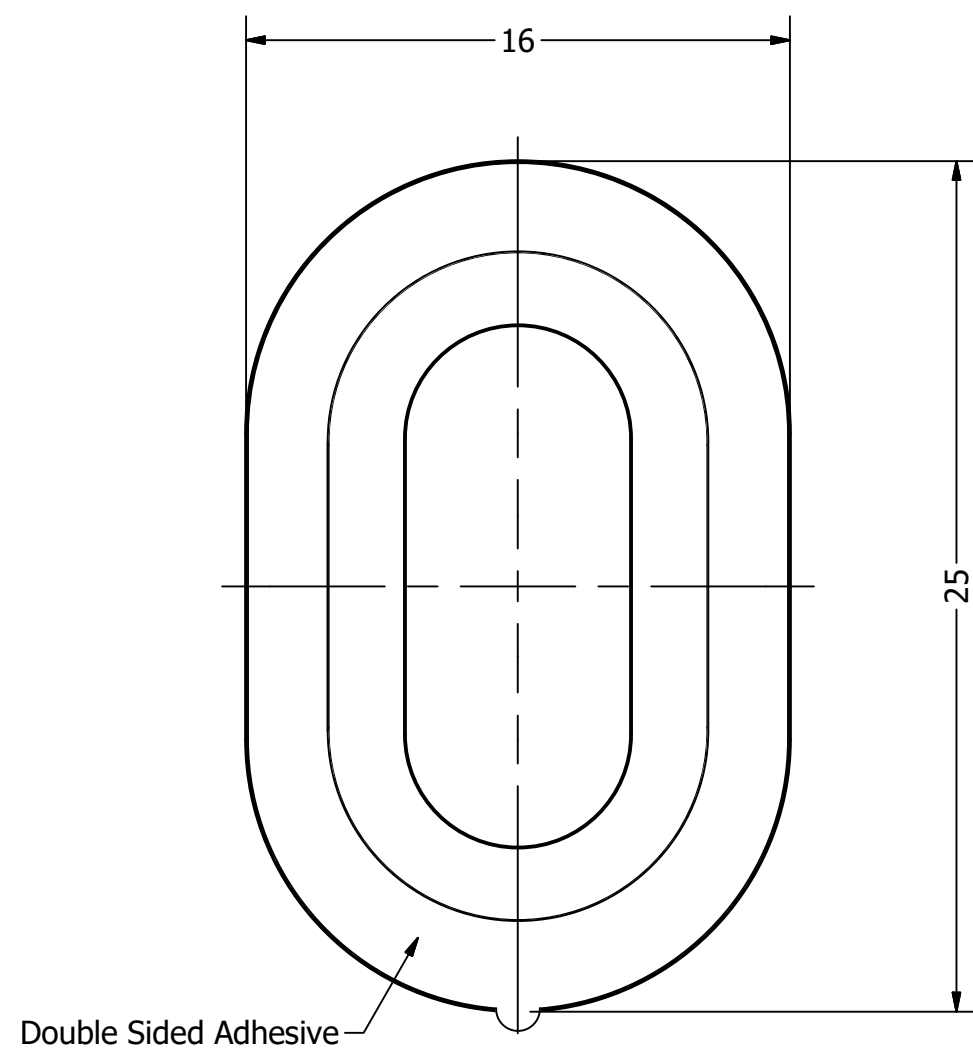

Part Number:	SW250808-1	
DRAWN	CJ	3/13/2017
CHECKED		10/2/2017
P.D.		10/2/2017
Description:	Waterproof Dynamic Speaker	
APPROVED	C.E.	10/2/2017
This document contains data proprietary to DB Unlimited. Any use or reproduction, in any form, without prior written permission of DB Unlimited is prohibited. All terms and conditions can be found at <a href="http://www.dbunlimitedco.com">www.dbunlimitedco.com</a>		

Top View

Side View

Bottom View

Items	Specifications	Conditions
Sound Pressure Level	92	dB (@ 10cm), Avg.
Resonant Frequency	850	Hz
Frequency Range	850 ~ 10,000	Hz
Nominal Power	0.5	W
Max. Power	1	W
Impedance	8	Ω
Cone Material	Mylar	
Mount Type	Flush Mount	
IP Rating	IP67	
Storage Temperature	-20 ~ +55	°C
Operating Temperature	-20 ~ +55	°C
Weight	3.02	g

REVISION HISTORY			
REV	DESCRIPTION	DATE	APPROVED
	Released from Engineering	10/2/2017	C.E.
1	Added polarity marking	10/25/2017	C.E.
2	Update markings	2/28/2018	C.E.

NOTES	
1)	All dimensions are in mm unless otherwise noted
2)	All tolerances are ± 0.2 mm unless otherwise noted
3)	All parts meet RoHS
4)	Subject to change or redrawn without notice