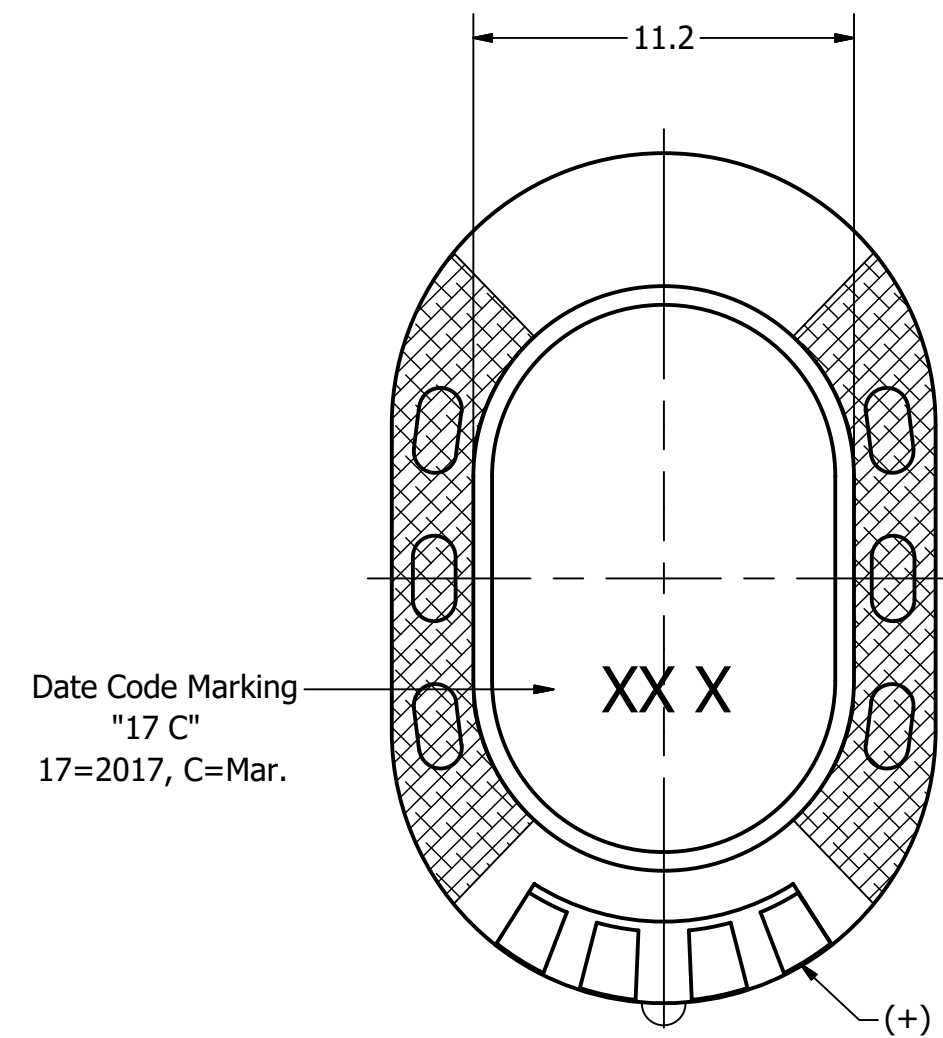

Part Number:	SW250808-1	
DRAWN	CJ	3/13/2017
CHECKED		10/2/2017
P.D.		10/2/2017
Description:	Waterproof Dynamic Speaker	
APPROVED	C.E.	10/2/2017
This document contains data proprietary to DB Unlimited. Any use or reproduction, in any form, without prior written permission of DB Unlimited is prohibited. All terms and conditions can be found at <a href="http://www.dbunlimitedco.com">www.dbunlimitedco.com</a>		

Top View

Side View

Bottom View

Items	Specifications	Conditions
Sound Pressure Level	92	dB (@ 10cm), Avg.
Resonant Frequency	850	Hz
Frequency Range	850 ~ 10,000	Hz
Nominal Power	0.5	W
Max. Power	1	W
Impedance	8	Ω
Cone Material	Mylar	
Mount Type	Flush Mount	
IP Rating	IP67	
Storage Temperature	-20 ~ +55	°C
Operating Temperature	-20 ~ +55	°C
Weight	3.02	g

REVISION HISTORY			
REV	DESCRIPTION	DATE	APPROVED
	Released from Engineering	10/2/2017	C.E.
1	Added polarity marking	10/25/2017	C.E.
2	Update markings	2/28/2018	C.E.

NOTES	
1)	All dimensions are in mm unless otherwise noted
2)	All tolerances are ± 0.2 mm unless otherwise noted
3)	All parts meet RoHS
4)	Subject to change or redrawn without notice