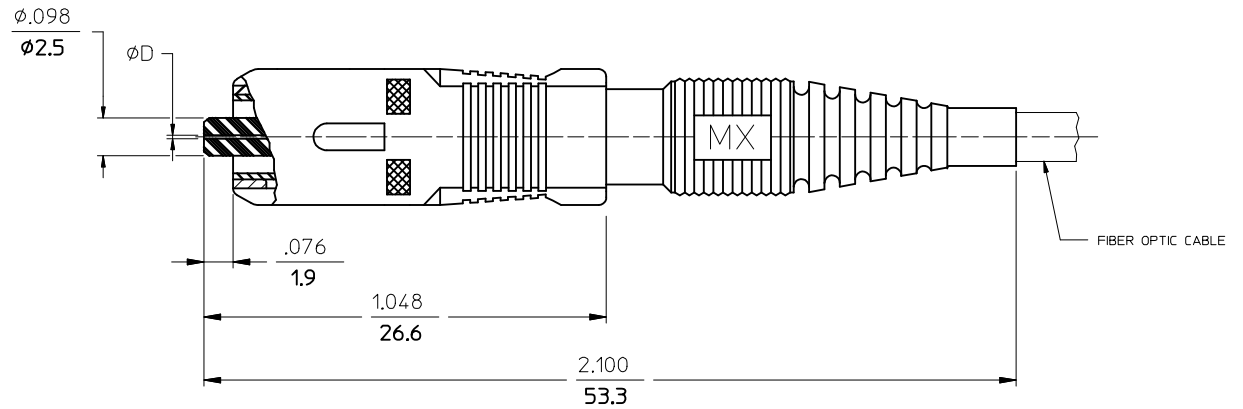

CONNECTOR P/N	øD (µm)	FERRULE MATERIAL	BOOT COLOR	HOUSING COLOR	CONNECTOR TYPE	CABLE (mm)
106063-0000	127	Zr	BLUE	BLUE	MULTIMODE	3
106063-0100			BEIGE	BEIGE		
106063-0060		LOW COST Zr	BLACK	BLACK		
106063-0099			YELLOW	BLUE		
106063-0090			BLACK	BLACK		
106063-0360	125.5	Zr	BLACK	BLACK	SINGLE MODE	3
106063-0070			BEIGE	BEIGE		
106063-2000			BLACK	BLACK		
106063-2070	128	Zr	BEIGE	BEIGE	MULTIMODE	3
106063-3000			BLACK	BLACK		
106063-3060			BEIGE	BEIGE		
106063-3070			BLACK	BLACK		

CONNECTOR P/N	øD (µm)	FERRULE MATERIAL	BOOT COLOR	HOUSING COLOR	CONNECTOR TYPE	CABLE (mm)
106063-4000	125	Zr	YELLOW	BLUE	SINGLE MODE	3
106063-4100	125.25		BLACK	BLACK		
106063-4070	125		YELLOW	BLUE		
106063-5000	126		BLACK	BLACK		
106063-5100			YELLOW	BLUE		
106063-5070			BLACK	BLACK		
106063-7000	127		YELLOW	BLUE		
106063-7070			BLACK	BLACK		
106063-0300			BLUE	BLUE		
106063-0310	125		LOW COST Zr	YELLOW		
106063-4300		YELLOW		BLUE		
106063-5300		YELLOW		BLUE		
106063-5310	126	LOW COST Zr	YELLOW	BLUE	SINGLE MODE	3
106063-5099			YELLOW	BLUE		

NOTES:

1. ALL DIMENSIONS ARE FOR REFERENCE ONLY.

△ P/N 106063-0090, P/N 106063-5100, P/N 106063-0100, P/N 106063-0310 AND P/N 106063-5310 ARE BULK PACKED IN QUANTITIES OF 100 PCS.

ENTER DESCRIPTION EC NO: MF-2017-0132 DRWIN:MANUAPPARE 2016/11/04 CHKD: IG/IMIN APPR: IG/IMIN 2016/11/16	QUALITY SYMBOLS ▽=0 ▽=0	GENERAL TOLERANCES (UNLESS SPECIFIED)		DIMENSION STYLE IN/MM	SCALE 5:1	DESIGN UNITS INCH	THIRD ANGLE PROJECTION
		4 PLACES ± --- ± --- 3 PLACES ± --- ± --- 2 PLACES ± --- ± --- 1 PLACE ± --- ± --- 0 PLACE ± --- ± ---	mm INCH DRAWN BY DATE RPACIFIC 2005/12/22 CHECKED BY DATE APPROVED BY DATE	TITLE SC CONNECTOR (ONE PIECE DESIGN)		molex	
REVISION D		DRAFT WHERE APPLICABLE MUST REMAIN WITHIN DIMENSIONS		MATERIAL NO. SEE TABLE	THIS DRAWING CONTAINS INFORMATION THAT IS PROPRIETARY TO MOLEX INCORPORATED AND SHOULD NOT BE USED WITHOUT WRITTEN PERMISSION		