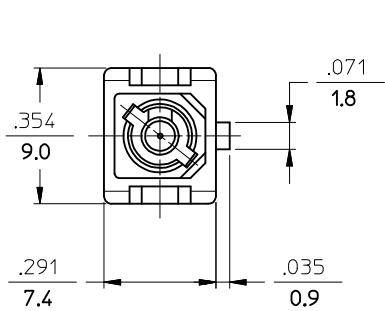

CONNECTOR P/N	øD (µm)	FERRULE MATERIAL	BOOT COLOR	HOUSING COLOR	CONNECTOR TYPE	CABLE (mm)
106063-0000	127	Zr	BLUE	BLUE	MULTIMODE	3
106063-0100			BEIGE	BEIGE		
106063-0060		LOW COST Zr	BLACK	BLACK		
106063-0099			YELLOW	BLUE		
106063-0090			BLACK	BLACK		
106063-0360	125.5	Zr	BLACK	BLACK	SINGLE MODE	3
106063-0070			BEIGE	BEIGE		
106063-2000			BLACK	BLACK		
106063-2070	128	Zr	BEIGE	BEIGE	MULTIMODE	3
106063-3000			BLACK	BLACK		
106063-3060			BEIGE	BEIGE		
106063-3070			BLACK	BLACK		

CONNECTOR P/N	øD (µm)	FERRULE MATERIAL	BOOT COLOR	HOUSING COLOR	CONNECTOR TYPE	CABLE (mm)
106063-4000	125	Zr	YELLOW	BLUE	SINGLE MODE	3
106063-4100	125.25		BLACK	BLACK		
106063-4070	125		YELLOW	BLUE		
106063-5000	126		BLACK	BLACK		
106063-5100			YELLOW	BLUE		
106063-5070			BLACK	BLACK		
106063-7000	127		YELLOW	BLUE		
106063-7070			BLACK	BLACK		
106063-0300			BLUE	BLUE		
106063-0310	125		LOW COST Zr	YELLOW		
106063-4300		YELLOW		BLUE		
106063-5300		YELLOW		BLUE		
106063-5310	126	LOW COST Zr	YELLOW	BLUE	SINGLE MODE	3
106063-5099			YELLOW	BLUE		

NOTES:

1. ALL DIMENSIONS ARE FOR REFERENCE ONLY.

△ P/N 106063-0090, P/N 106063-5100, P/N 106063-0100, P/N 106063-0310 AND P/N 106063-5310 ARE BULK PACKED IN QUANTITIES OF 100 PCS.

ENTER DESCRIPTION EC NO: MF-2017-0132 DRWIN:MANUAPPARE 2016/11/04 CHKD: IG/IMIN APPR: IG/IMIN 2016/11/16	QUALITY SYMBOLS ▽=0 ▽=0	GENERAL TOLERANCES (UNLESS SPECIFIED)		DIMENSION STYLE IN/MM	SCALE 5:1	DESIGN UNITS INCH	THIRD ANGLE PROJECTION
		4 PLACES ± --- ± --- 3 PLACES ± --- ± --- 2 PLACES ± --- ± --- 1 PLACE ± --- ± --- 0 PLACE ± --- ± ---	mm INCH DRAWN BY DATE RPACIFIC 2005/12/22 CHECKED BY DATE APPROVED BY DATE	TITLE SC CONNECTOR (ONE PIECE DESIGN)		molex	
REVISION D		DRAFT WHERE APPLICABLE MUST REMAIN WITHIN DIMENSIONS		MATERIAL NO. SEE TABLE	THIS DRAWING CONTAINS INFORMATION THAT IS PROPRIETARY TO MOLEX INCORPORATED AND SHOULD NOT BE USED WITHOUT WRITTEN PERMISSION		